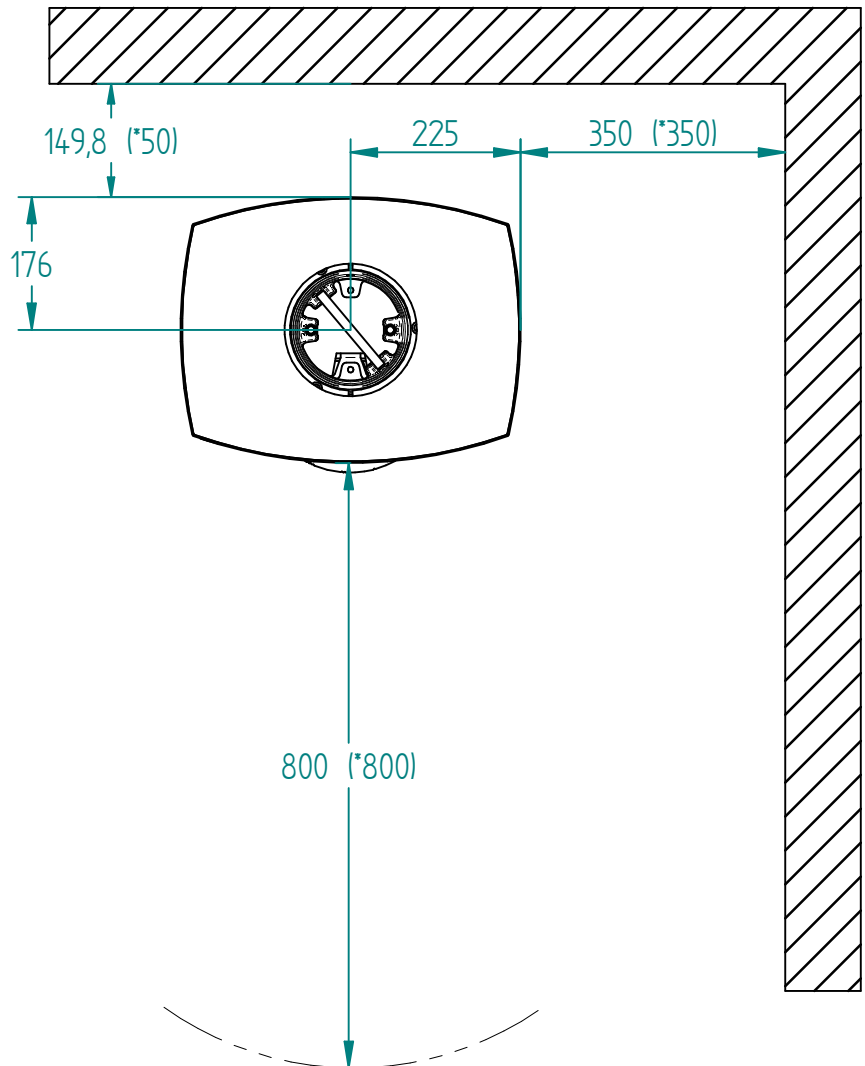

Model:

Bella with side glass

Sheet/Sheets: 1 / 2

Date: 03/09-2021

* The number given in parentheses shows the distance to combustible when tilted with insulated flue