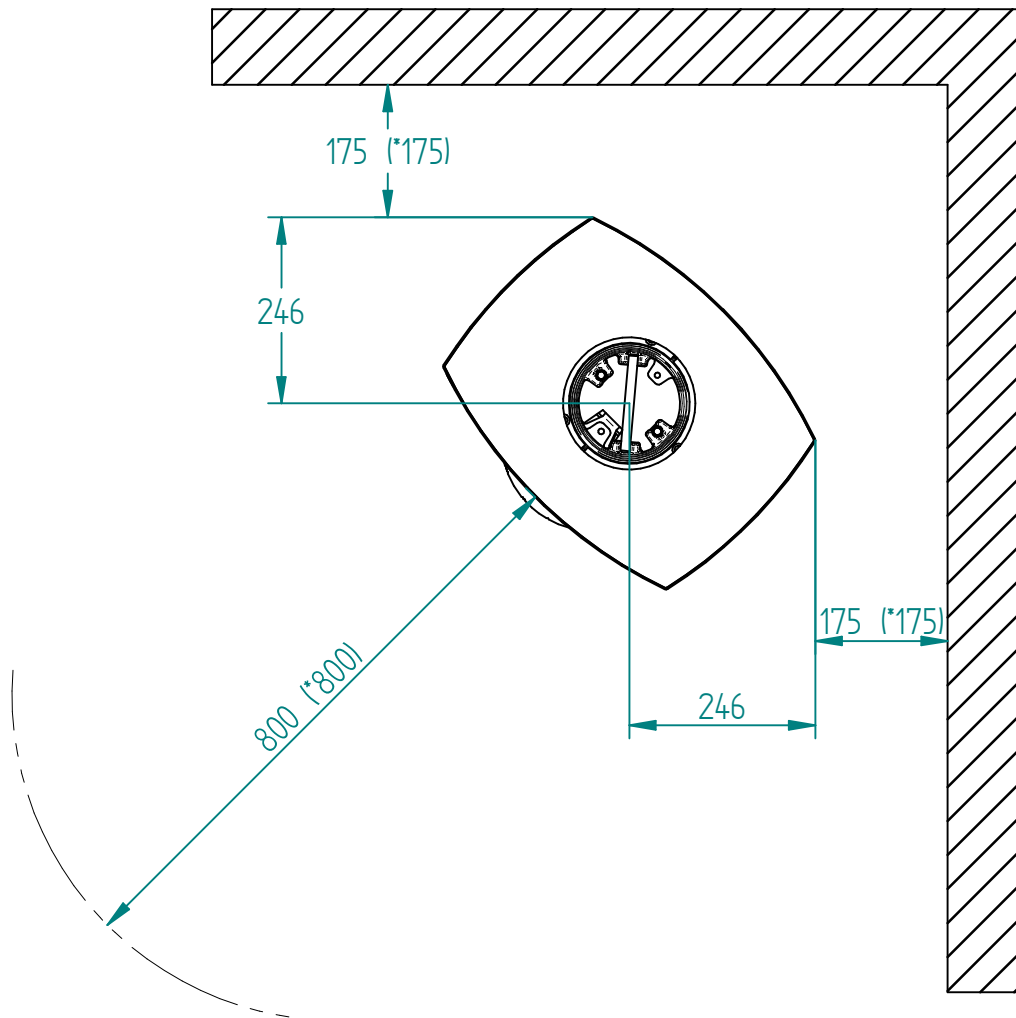

Model:

Bella with side glass

Sheet/Sheets: 2 / 2

Date: 03/09-2021

* The number given in parentheses shows the distance to combustible when tilted with insulated flue