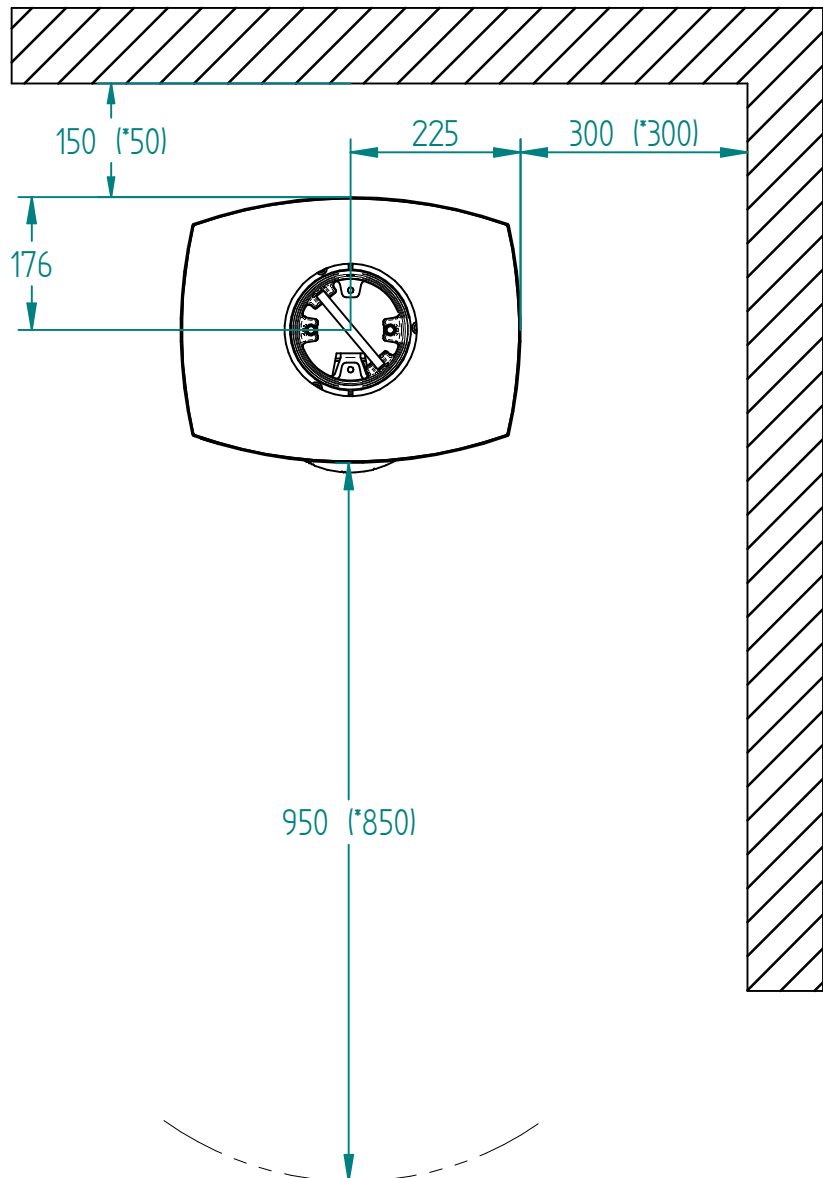

Model:

Bella without side glass

Sheet/Sheets: 1 / 2

Date: 03/09-2021

* The number given in parentheses shows the distance to combustible when tiled with insulated flue