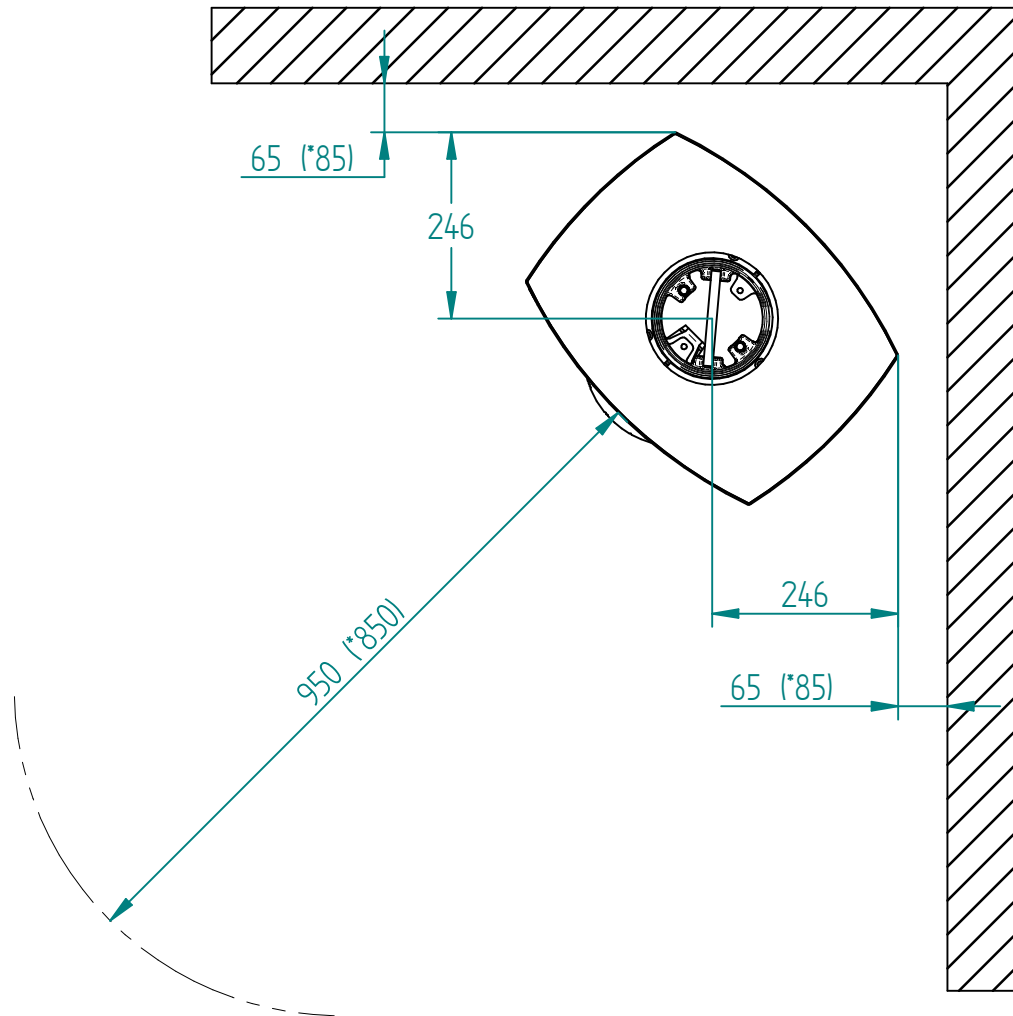

Model:

Bella without side glass

Sheet/Sheets: 2 / 2

Date: 03/09-2021

* The number given in parentheses shows the distance to combustible when tiled with insulated flue