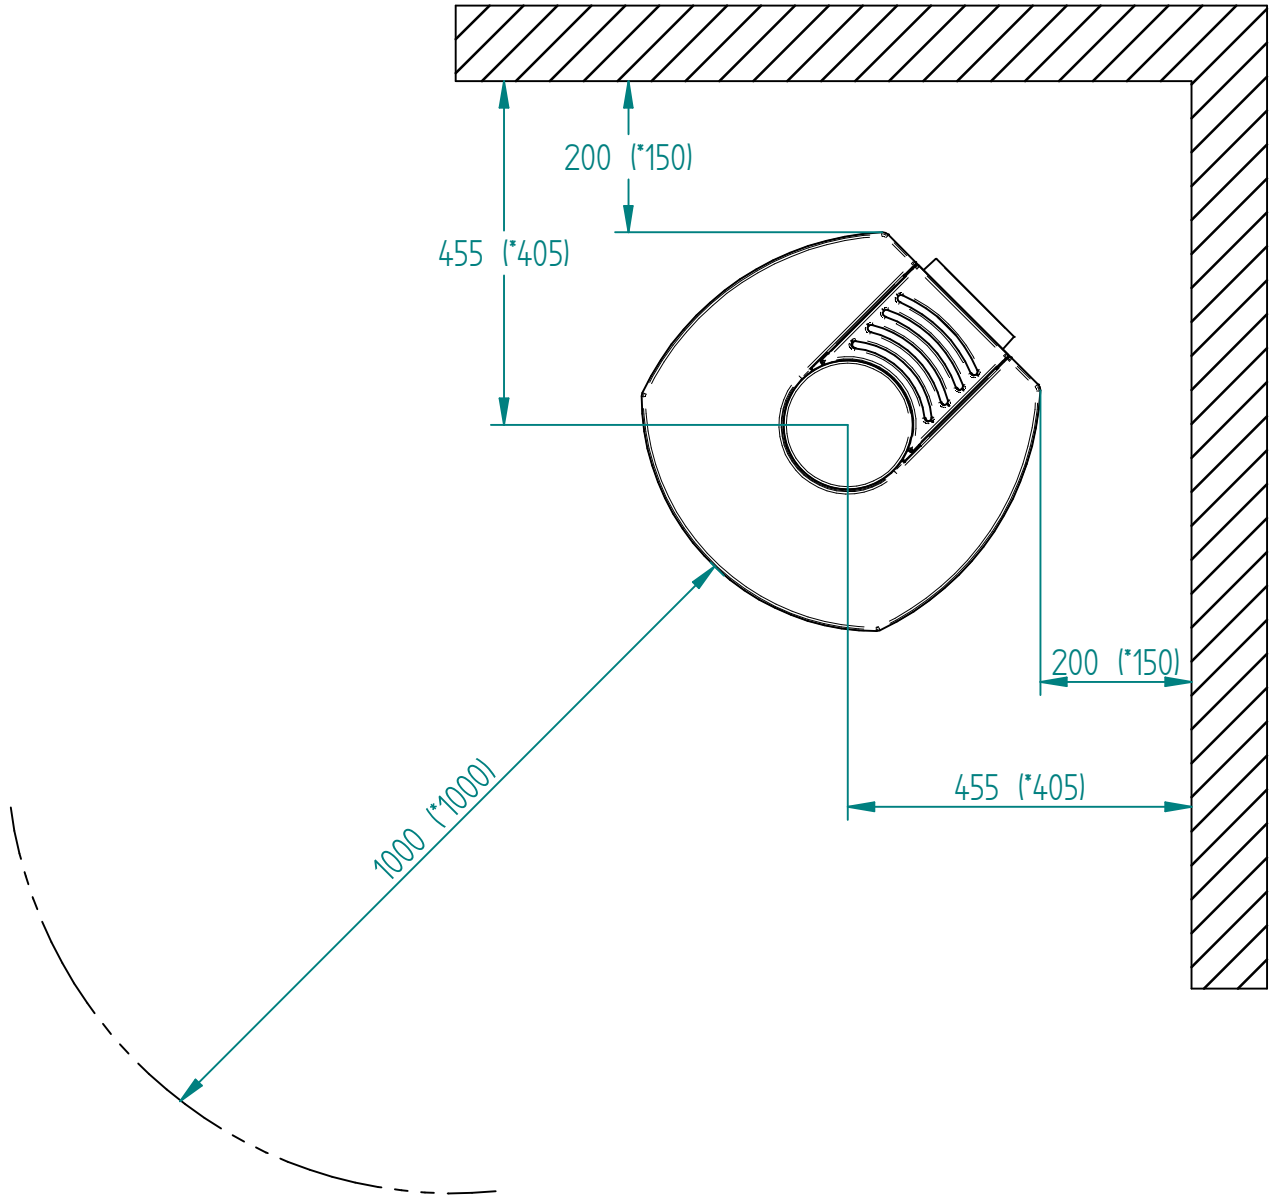

Model:

Cosmo

Sheet/Sheets: 2 / 2

Date: 03/09-2021

* The number given in parentheses shows the distance to combustible when tilted with insulated flue