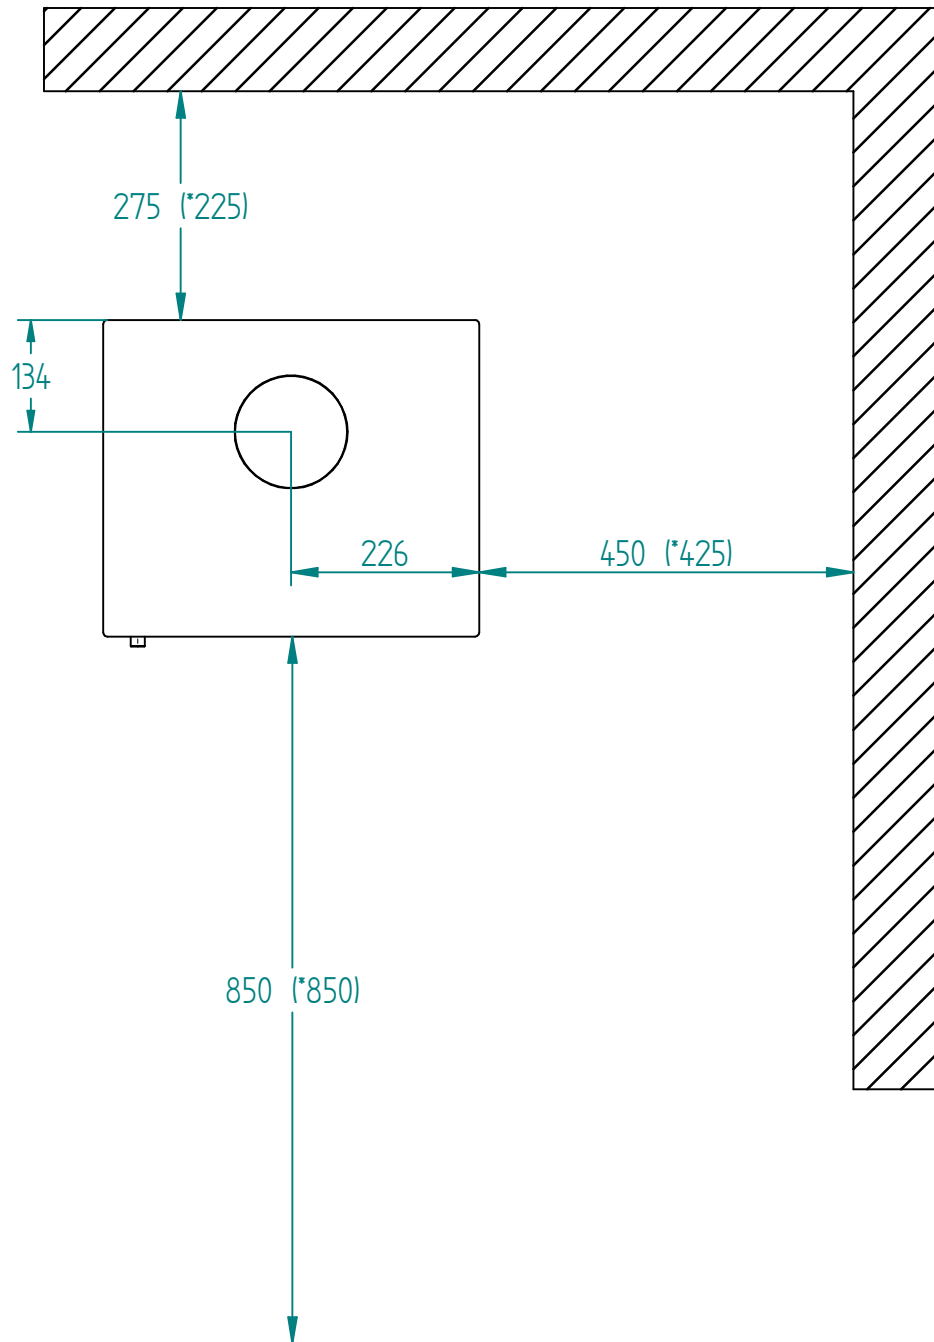

Model:

Country 575-765

Sheet/Sheets: 1 / 2

Date: 03/09-2021

* The number given in parentheses shows the distance to combustible when tiled with insulated flue