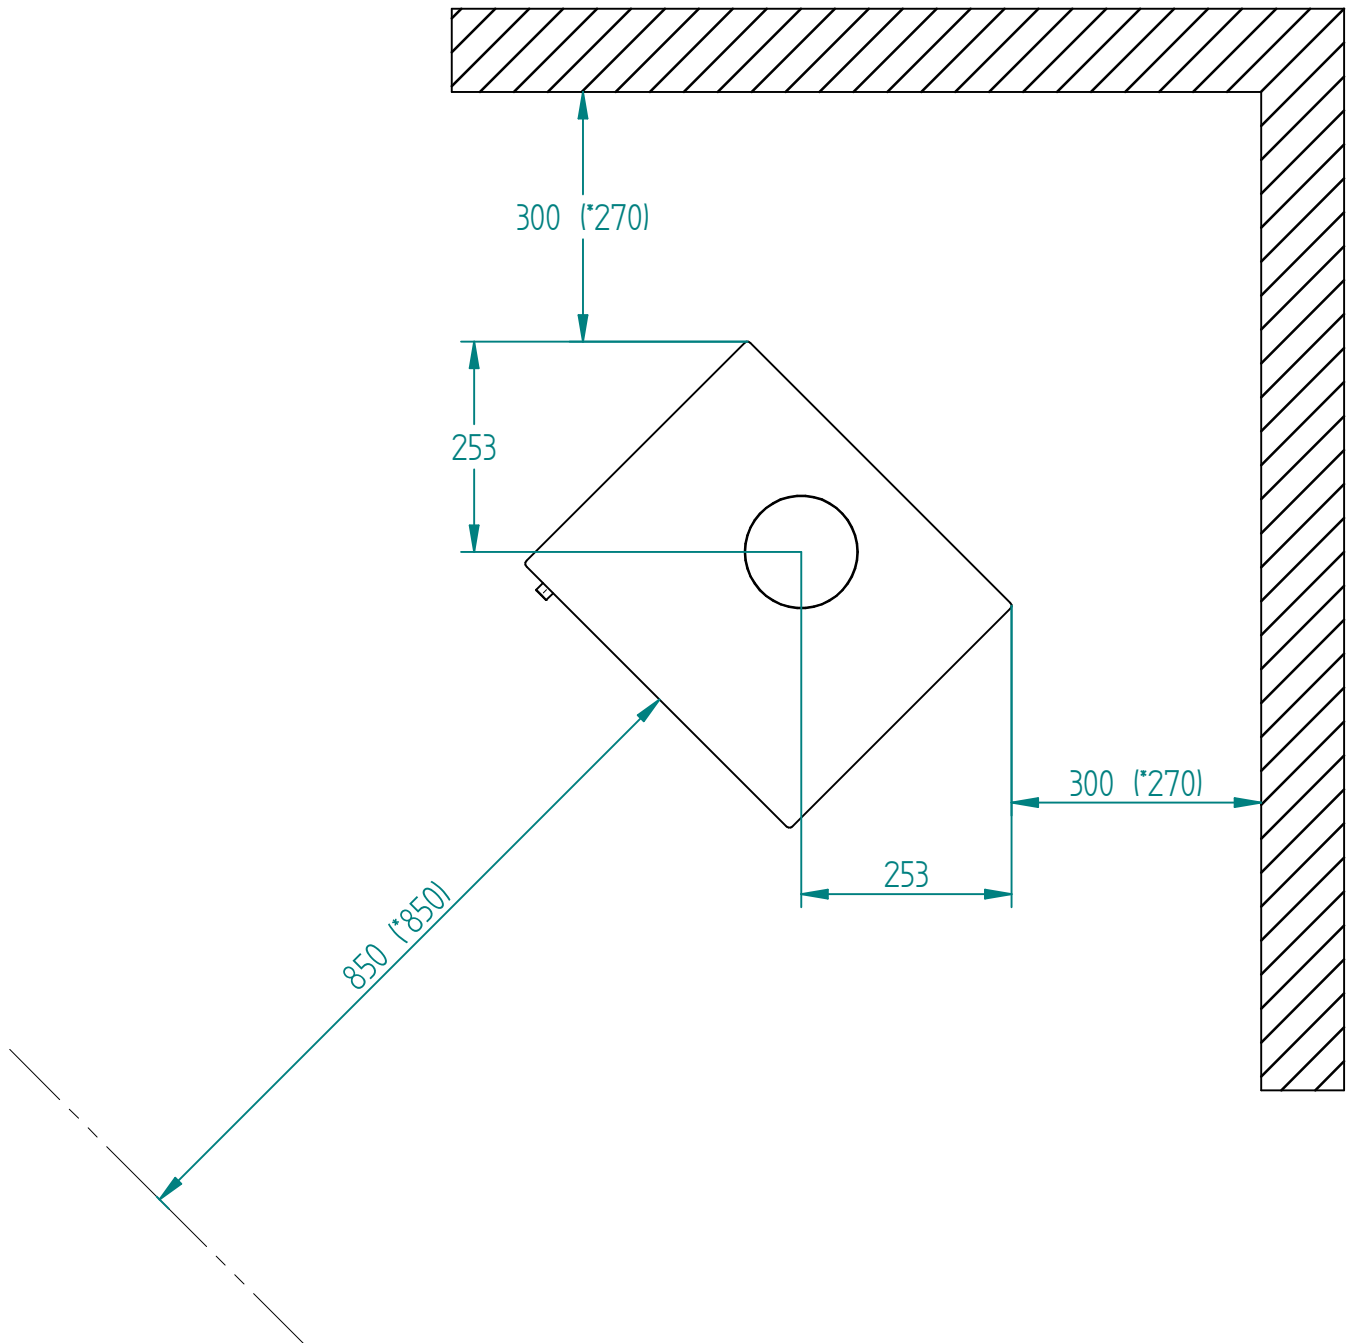

Model:

Country 575-765

Sheet/Sheets: 2 / 2

Date: 03/09-2021

* The number given in parentheses shows the distance to combustible when tilted with insulated flue