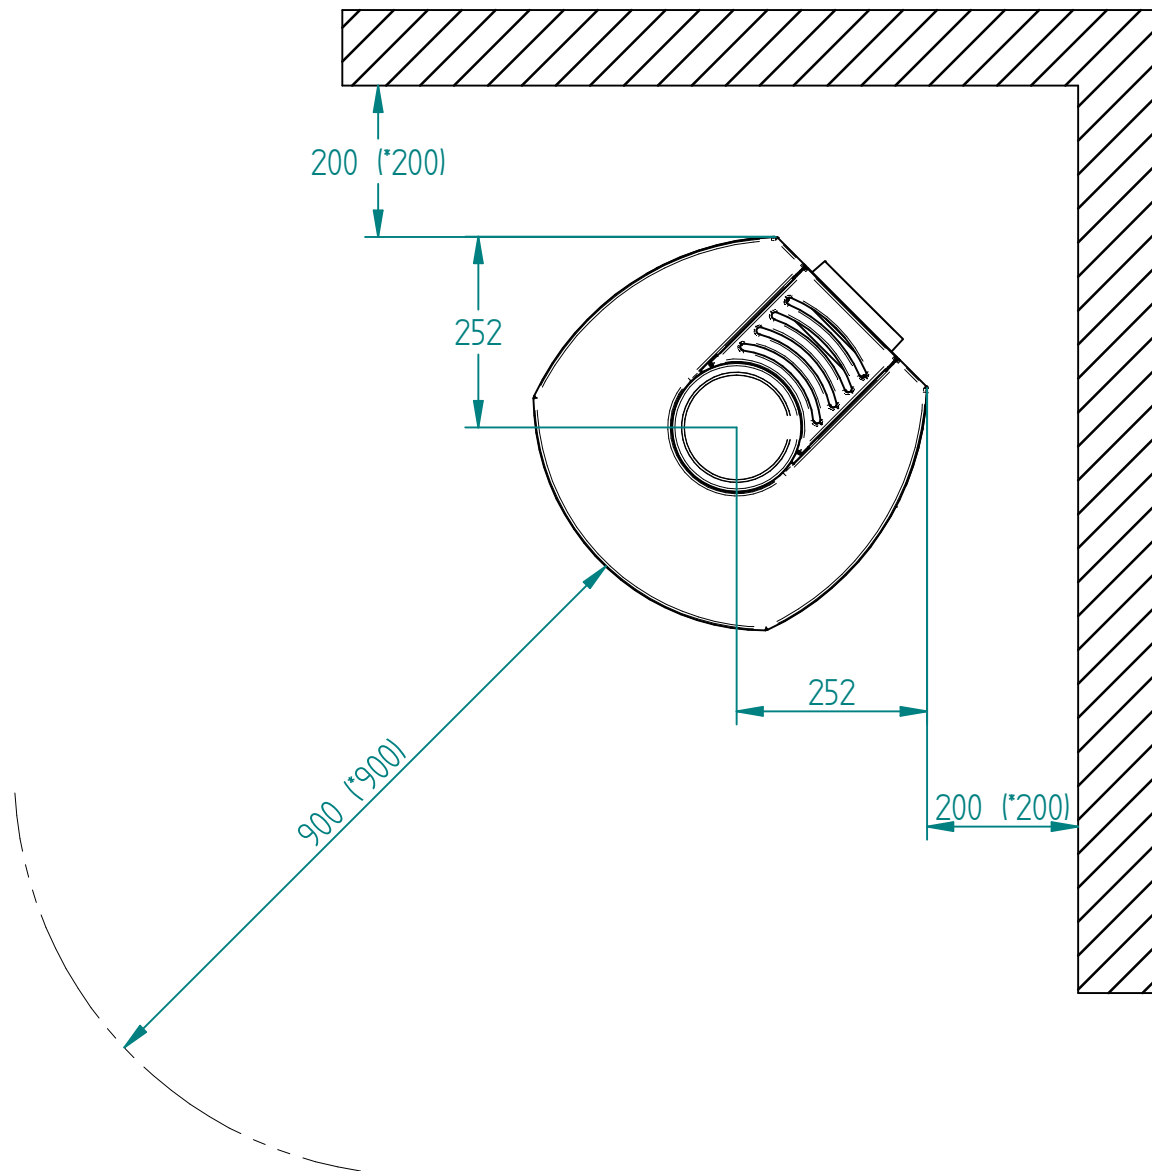

Model:

Cozy with side glass

Sheet/Sheets: 2 / 2

Date: 03/09-2021

\* The number given in parentheses shows the distance to combustibile when tilted with insulated flue