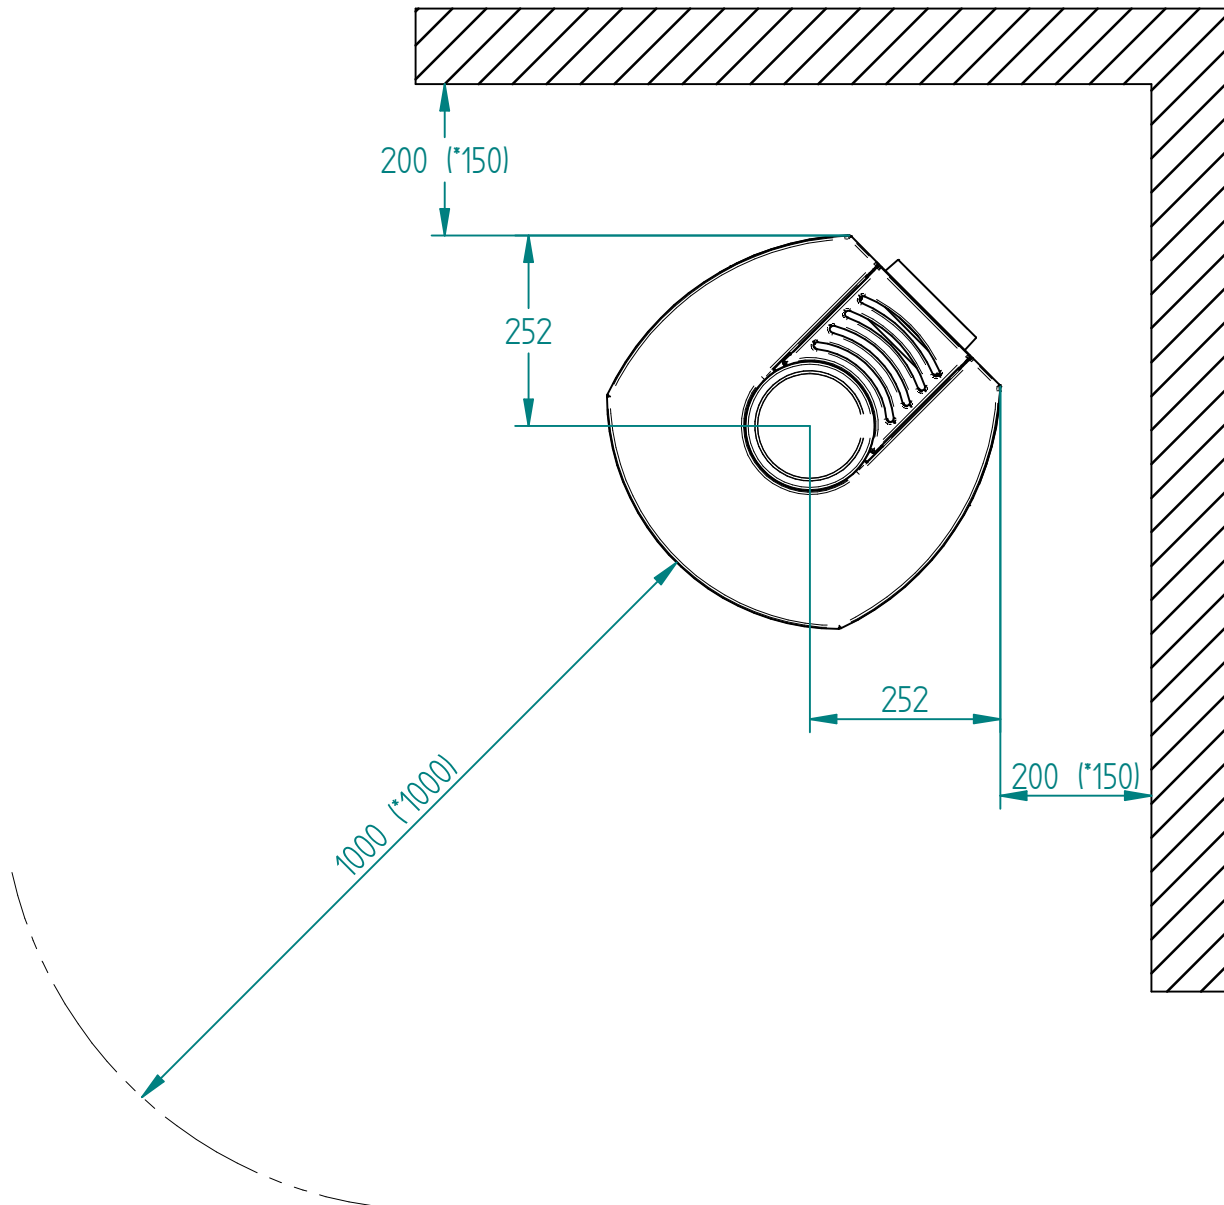

Model:

Cozy without side glass

Sheet/Sheets: 1 / 1

Date: 03/09-2021

* The number given in parentheses shows the distance to combustibles when tilted with insulated flue