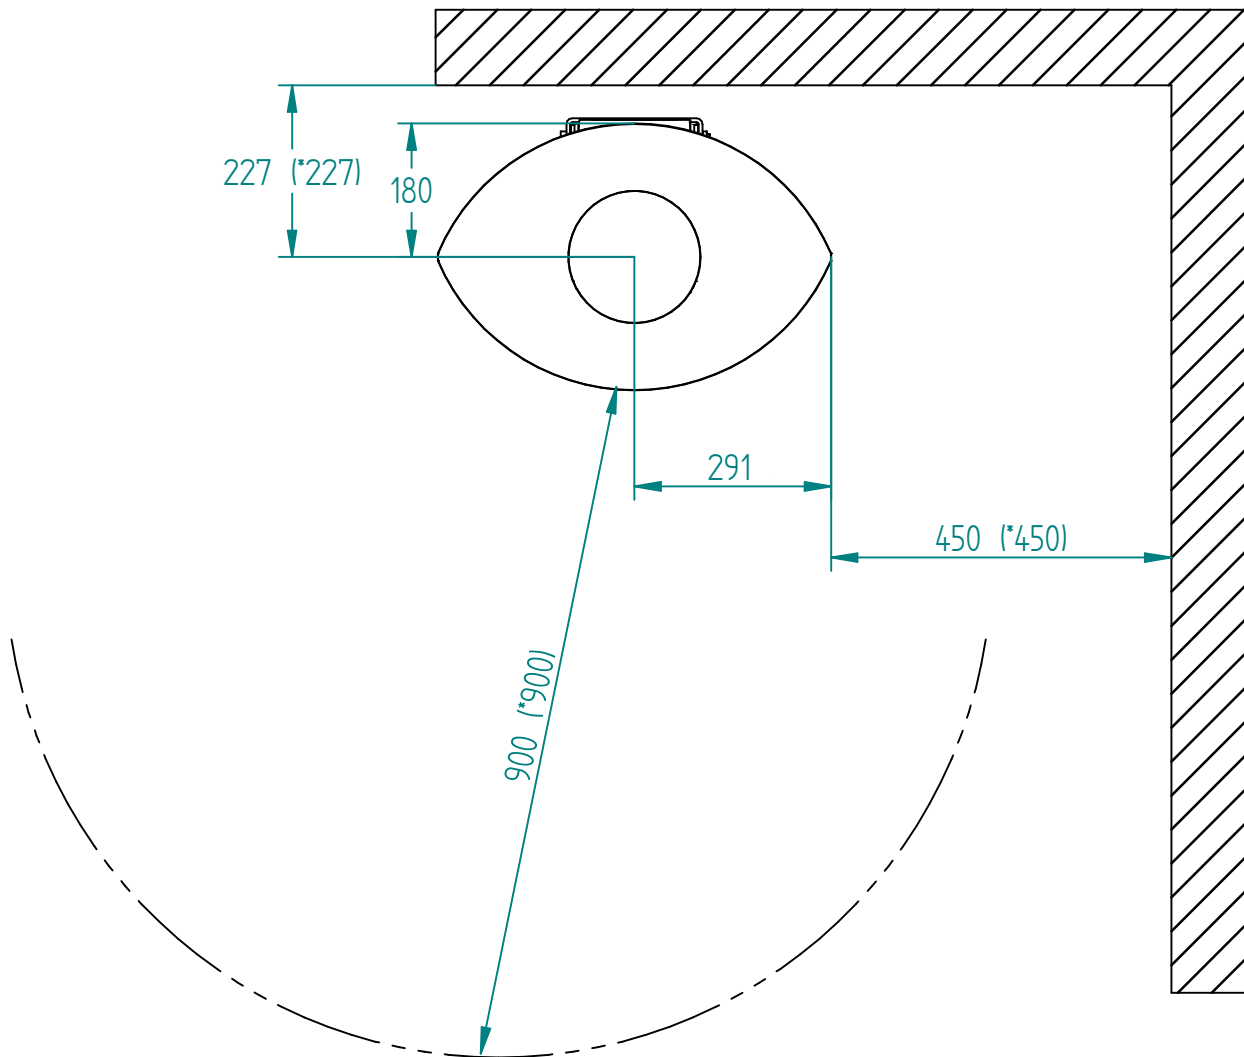

Model:

Elegance Classic Wall

Sheet/Sheets: 1 / 1

Date: 03/09-2021

\* The number given in parentheses shows the distance to combustibile when tiled with insulated flue