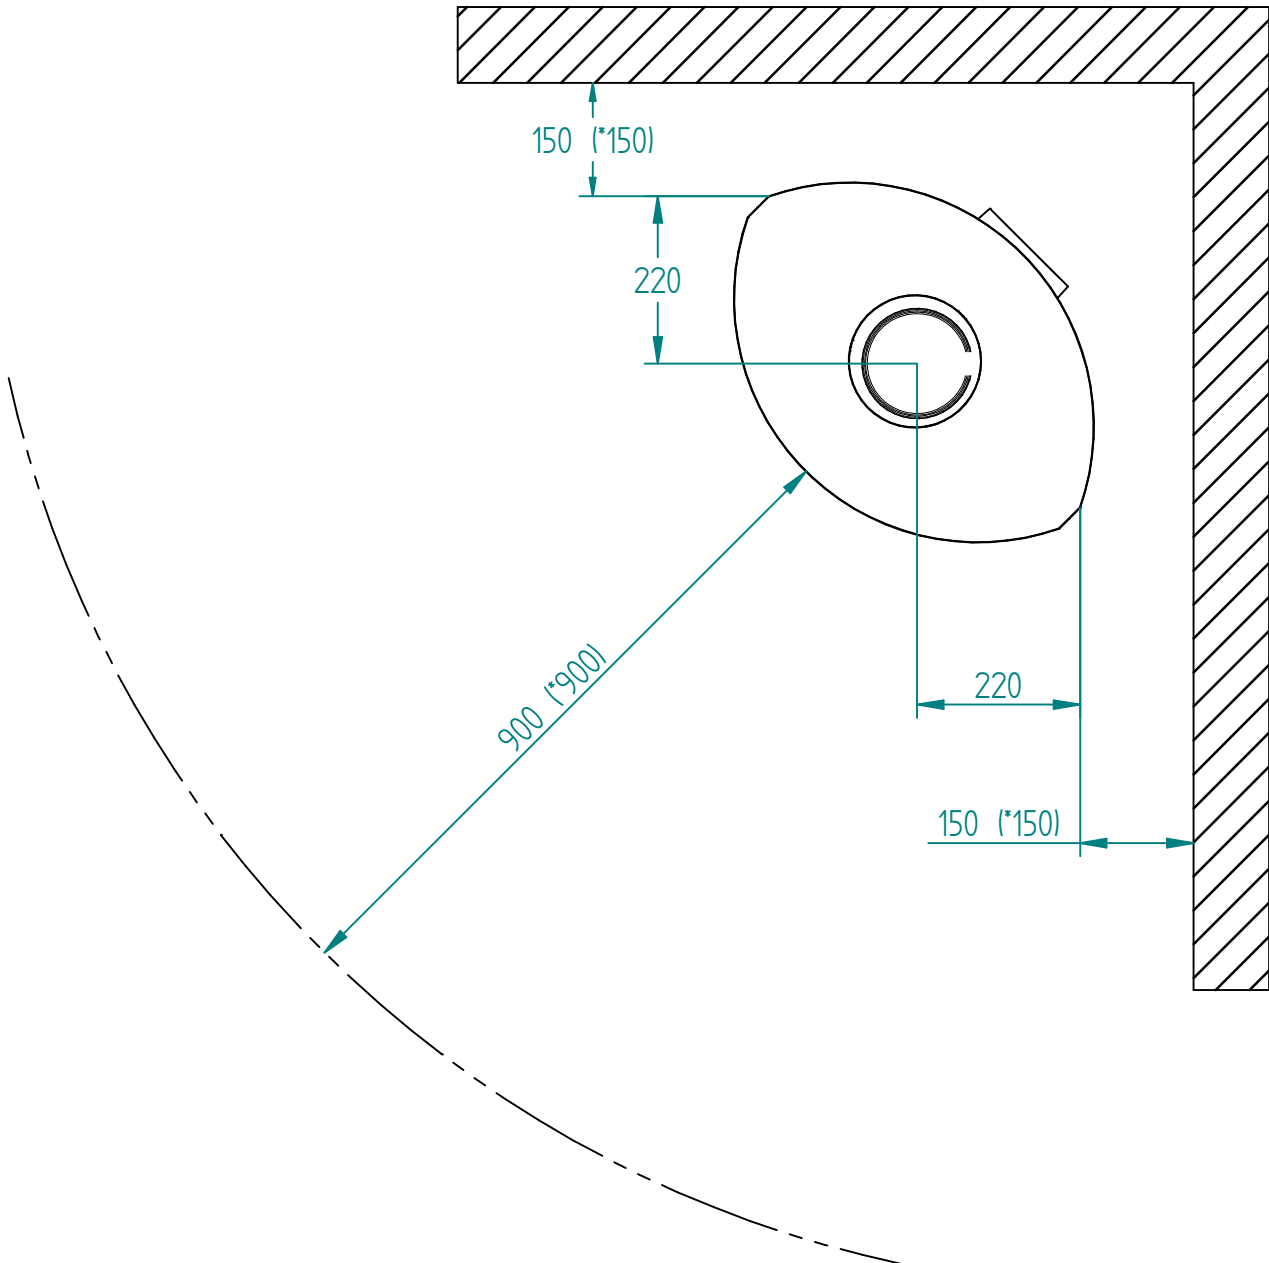

Model:

Elegance Classic

Sheet/Sheets: 2 / 2

Date: 03/09-2021

\* The number given in parentheses shows the distance to combustibile when tiled with insulated flue