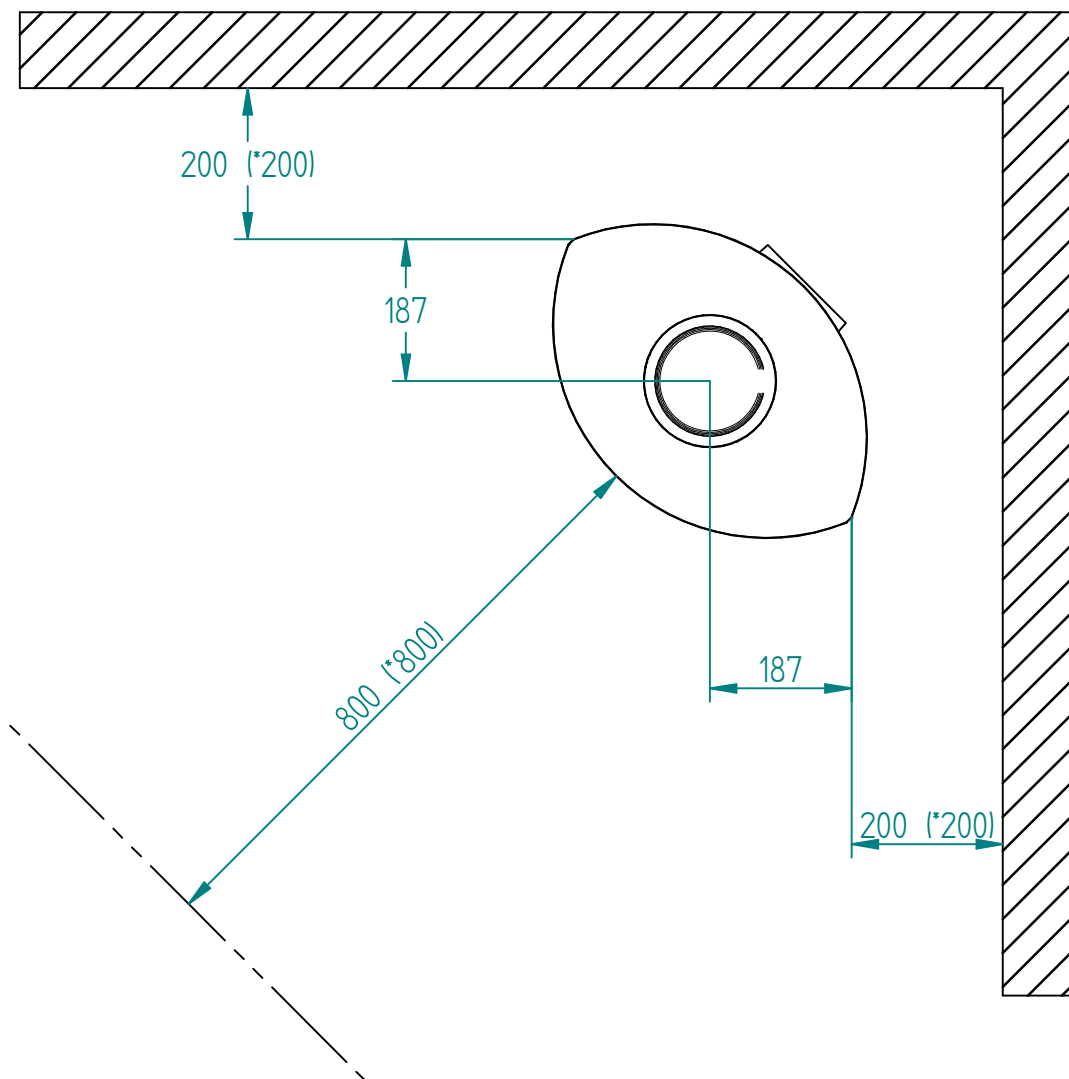

Model:

Elegance Junior

Sheet/Sheets: 2 / 2

Date: 06/09-2021

* The number given in parentheses shows the distance to combustile when tiled with insulated flue