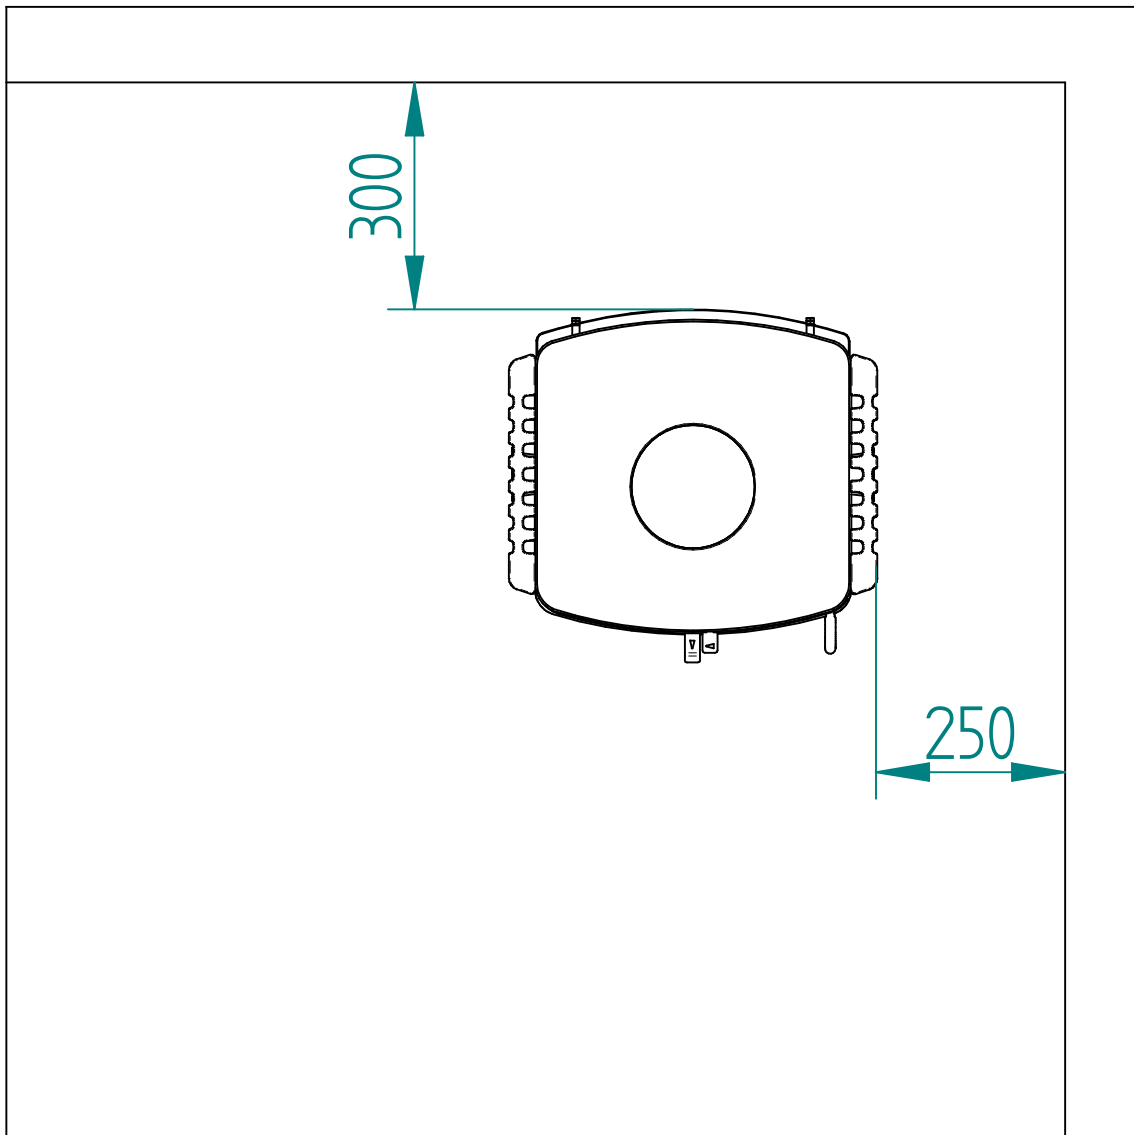

Modell:

Focus

Sheet/Sheets: 1 og 2

Distance to combustibile without insulated flues

Modell:

Focus

Sheet/Sheets:

2 og 2

Distance to combustibile without insulated flues