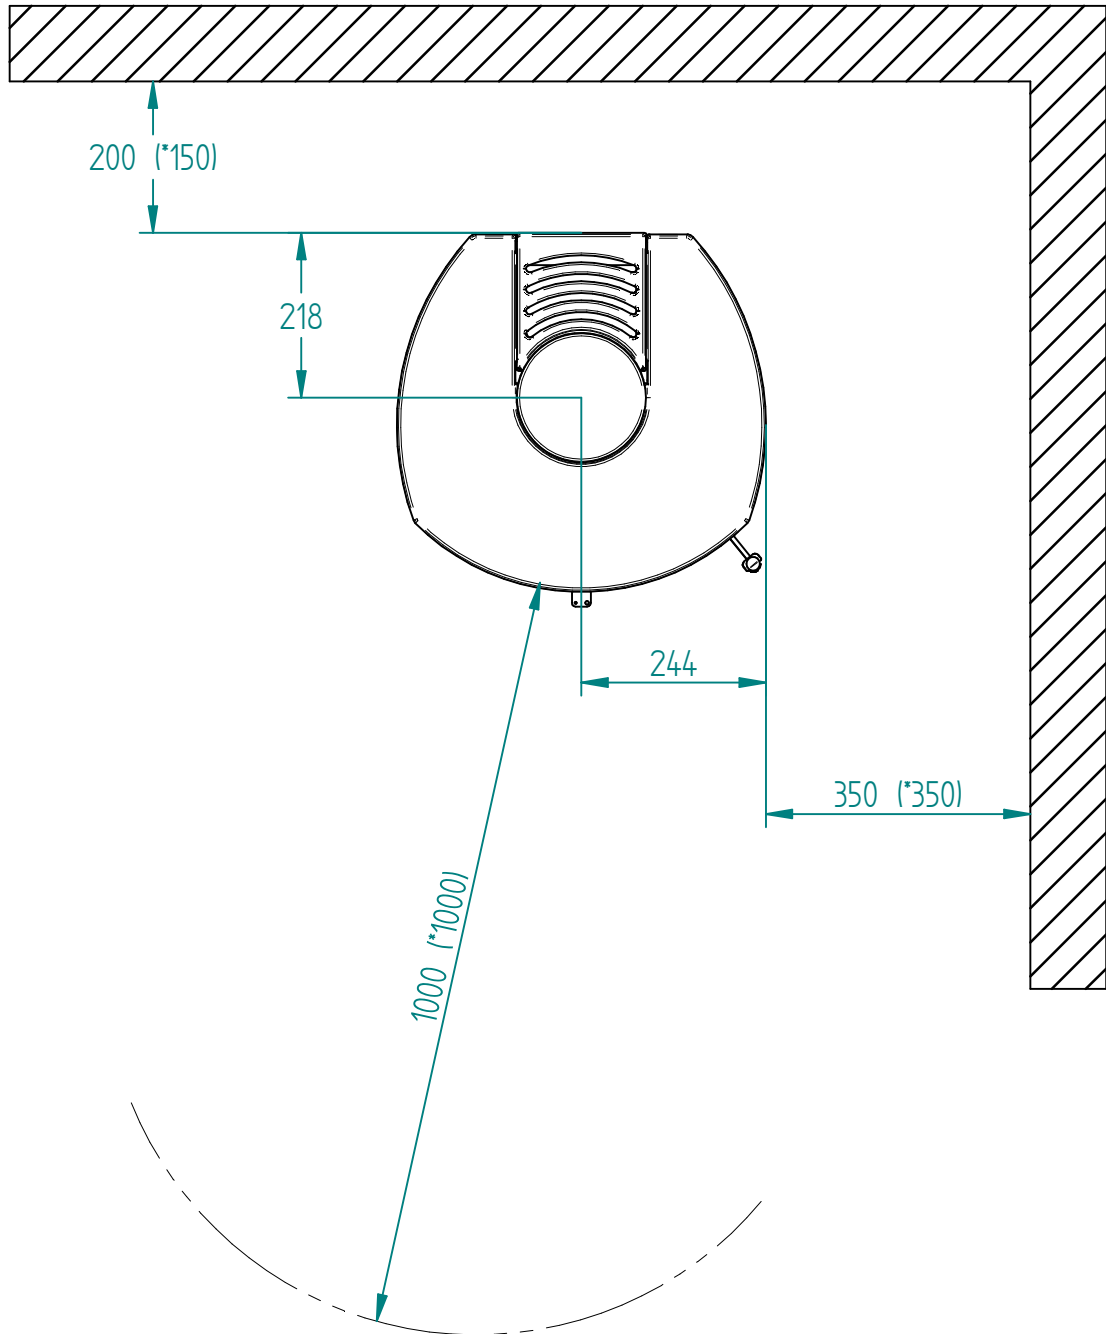

Model:

Mido

Sheet/Sheets: 1 / 2

Date: 06/09-2021

* The number given in parentheses shows the distance to combustibile when titled with insulated flue