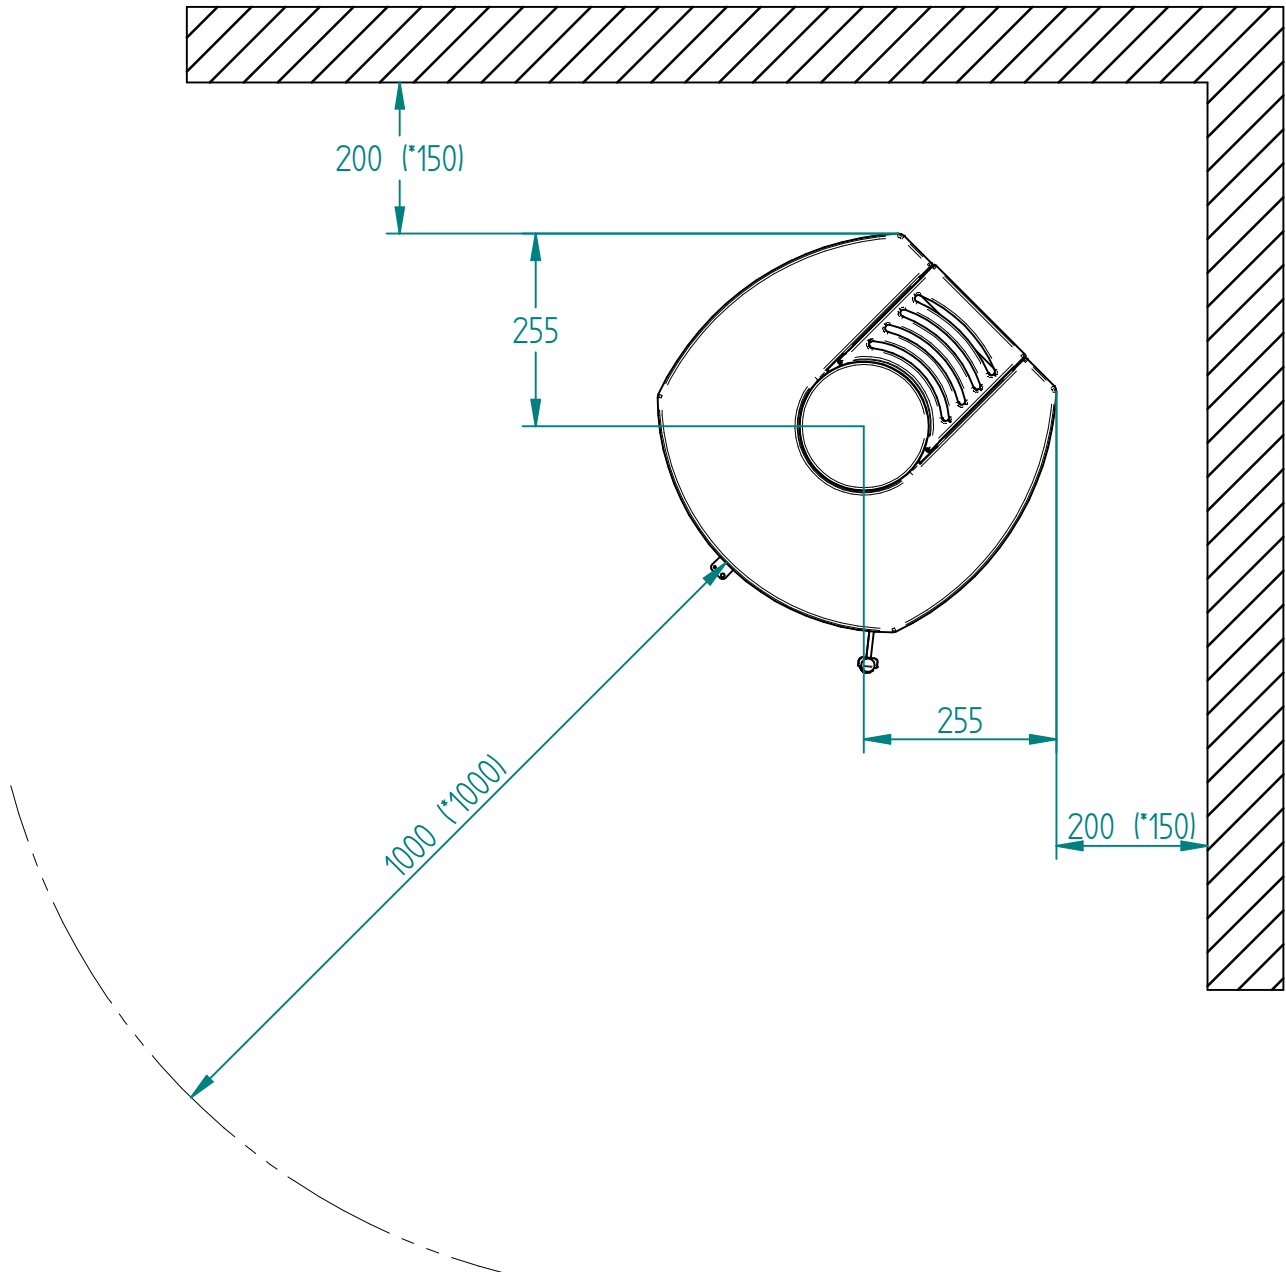

Model:

Mido

Sheet/Sheets: 2 / 2

Date: 06/09-2021

* The number given in parentheses shows the distance to combustibile when titled with insulated flue