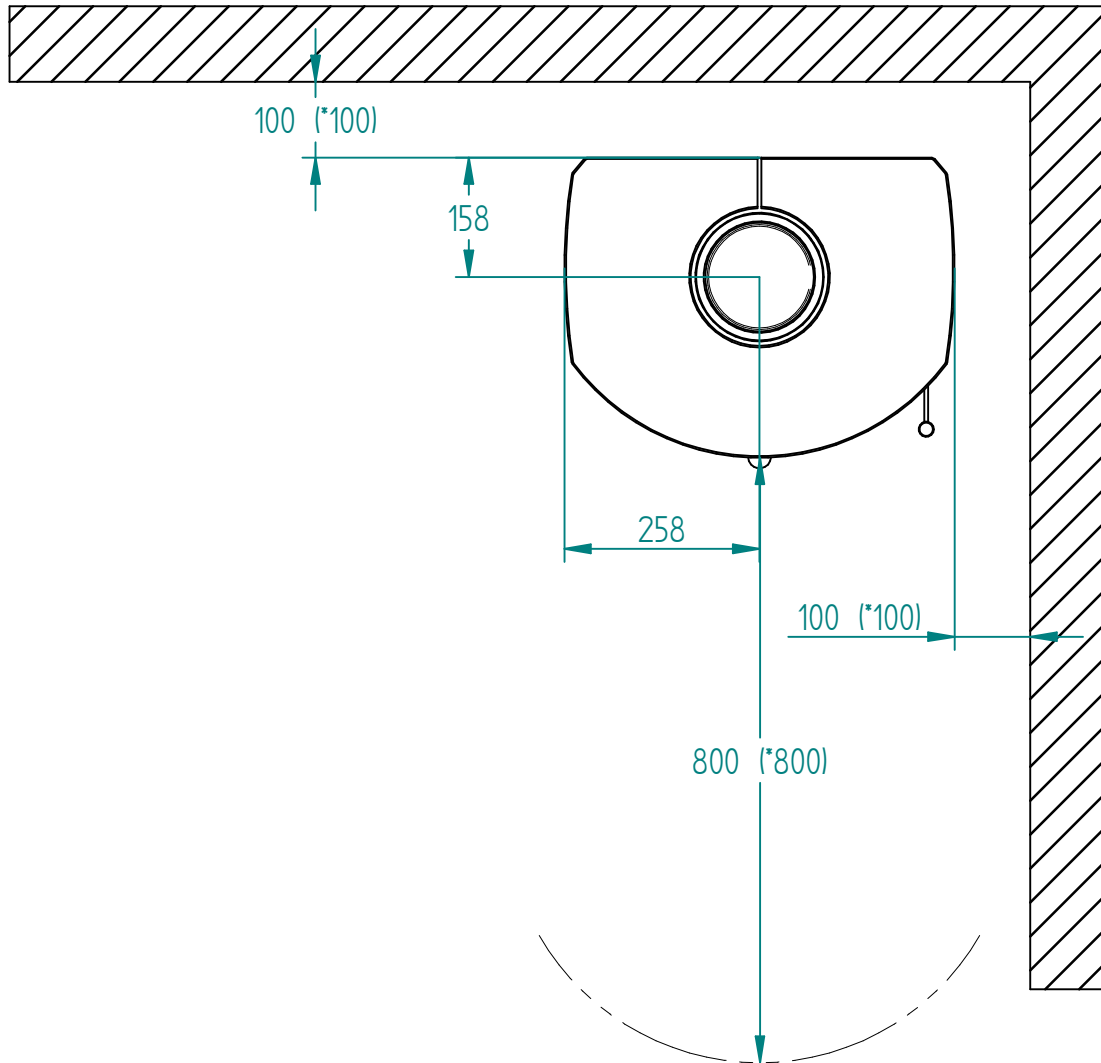

Model:

Nord 1 - 3

Sheet/Sheets: 1 / 1

Date: 08/09-2021

* The number given in parentheses shows the distance to combustible when tiled with insulated flue