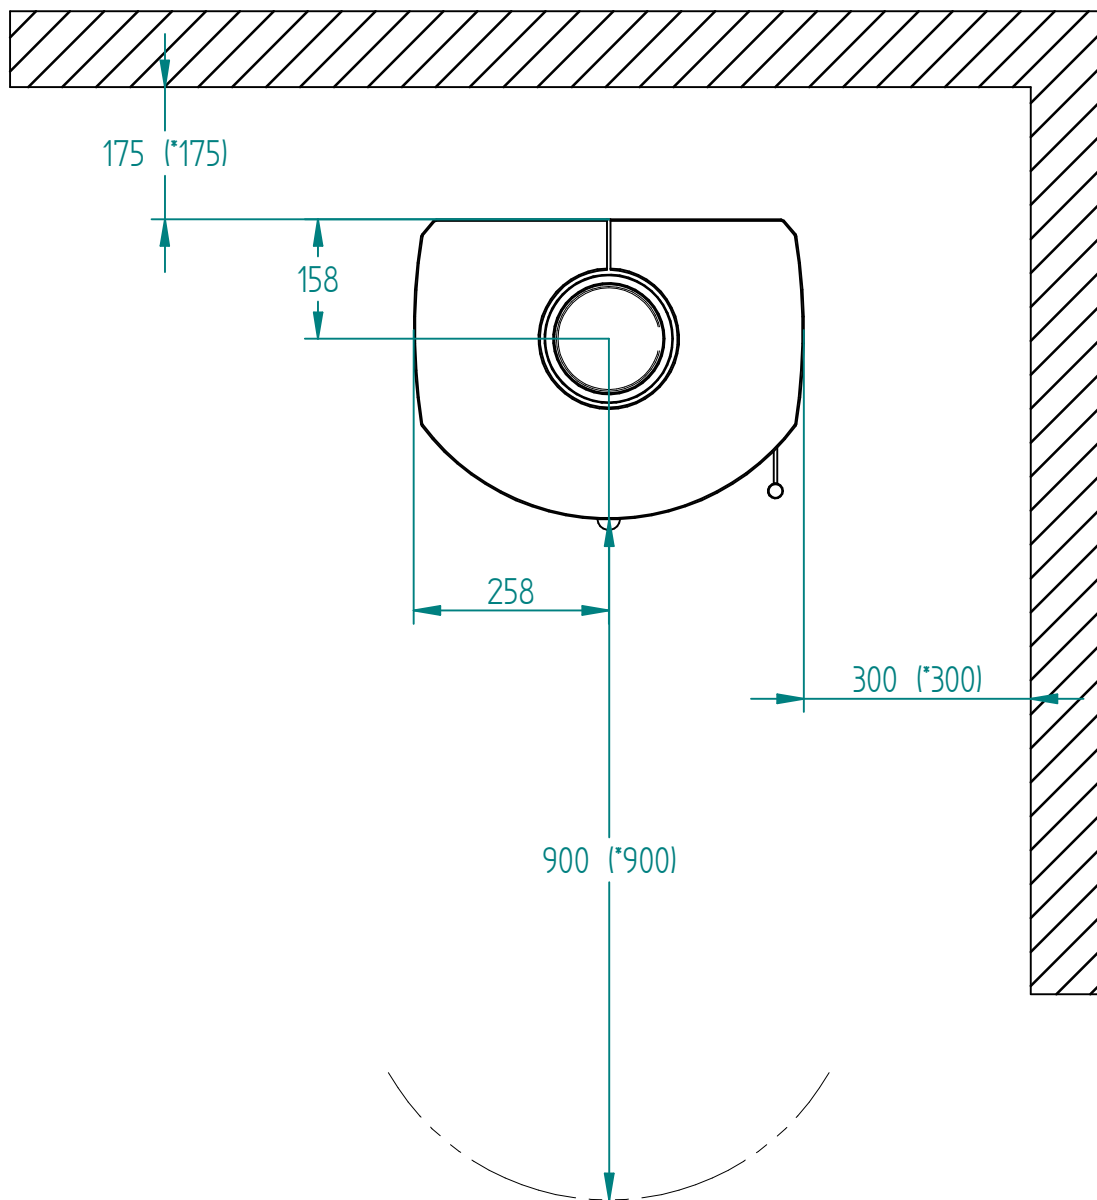

Model:

Nord 11 - 13

Sheet/Sheets: 1 / 2

Date: 08/09-2021

* The number given in parentheses shows the distance to combustible when tiled with insulated flue