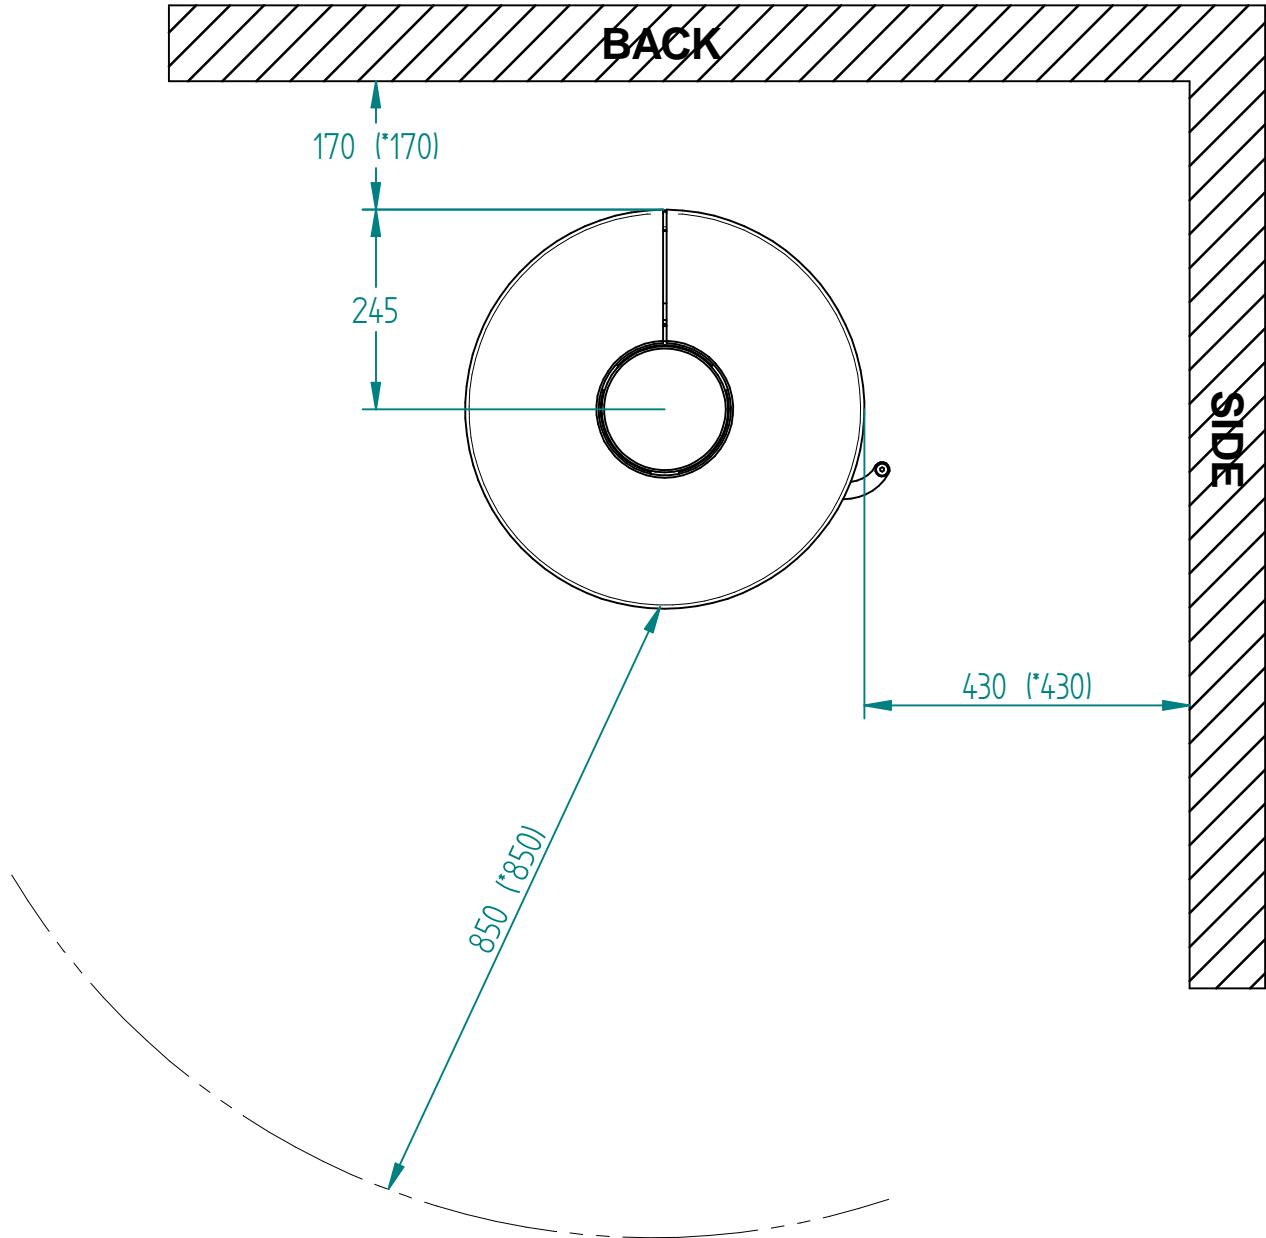

Model:

Omega

Sheet/Sheets: 1 / 2

Date: 06/09-2021

* The number given in parentheses shows the distance to combustible when titled with insulated flue