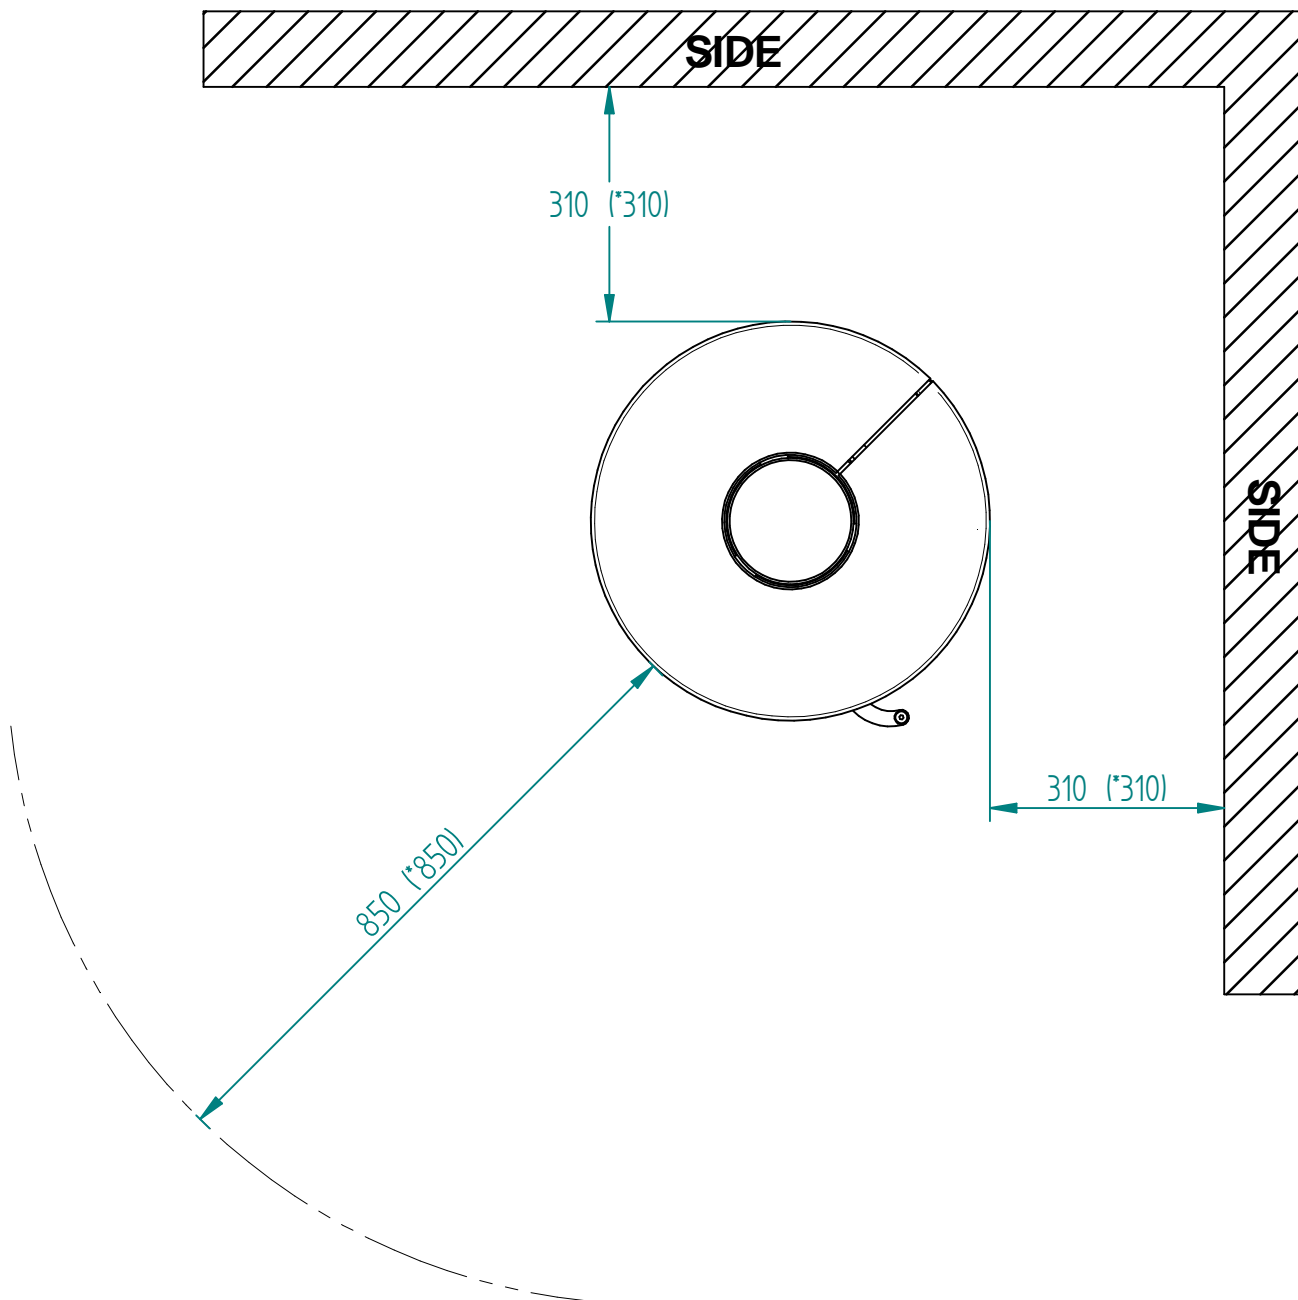

Model:

Omega

Sheet/Sheets: 2 / 2

Date: 06/09-2021

* The number given in parentheses shows the distance to combustible when tilted with insulated flue