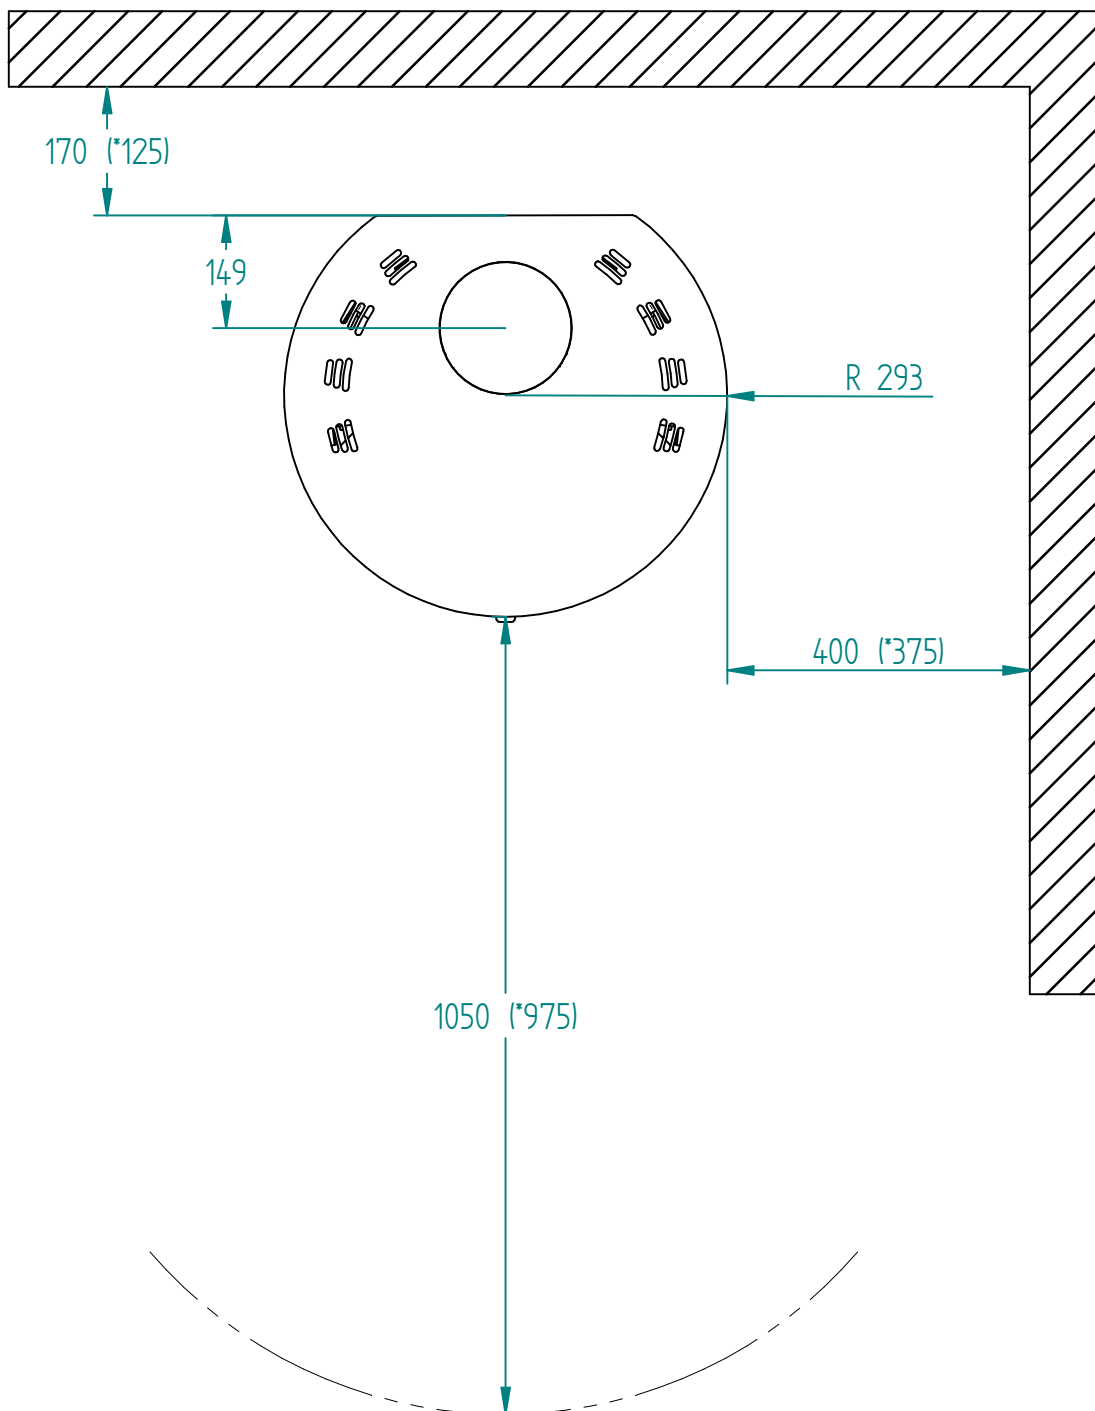

Model:

Orion

Sheet/Sheets: 1 / 2

Date: 06/09-2021

\* The number given in parentheses shows the distance to combustible when tiled with insulated flue