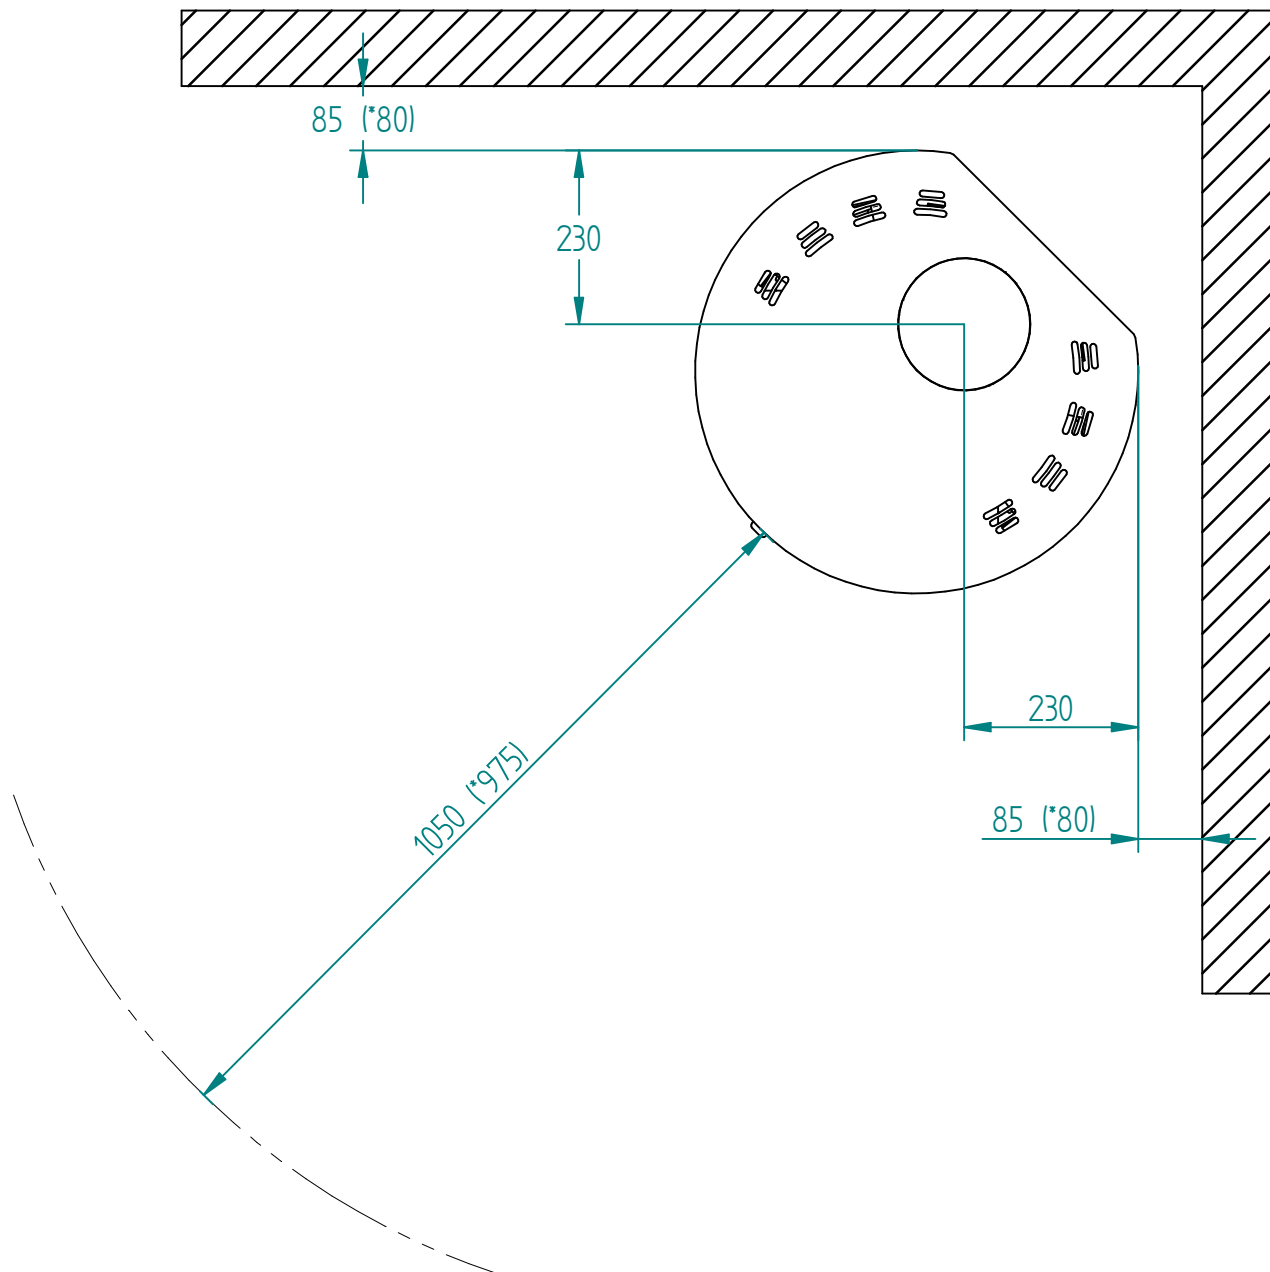

Model:

Orion

Sheet/Sheets: 2 / 2

Date: 06/09-2021

* The number given in parentheses shows the distance to combustible when tiled with insulated flue