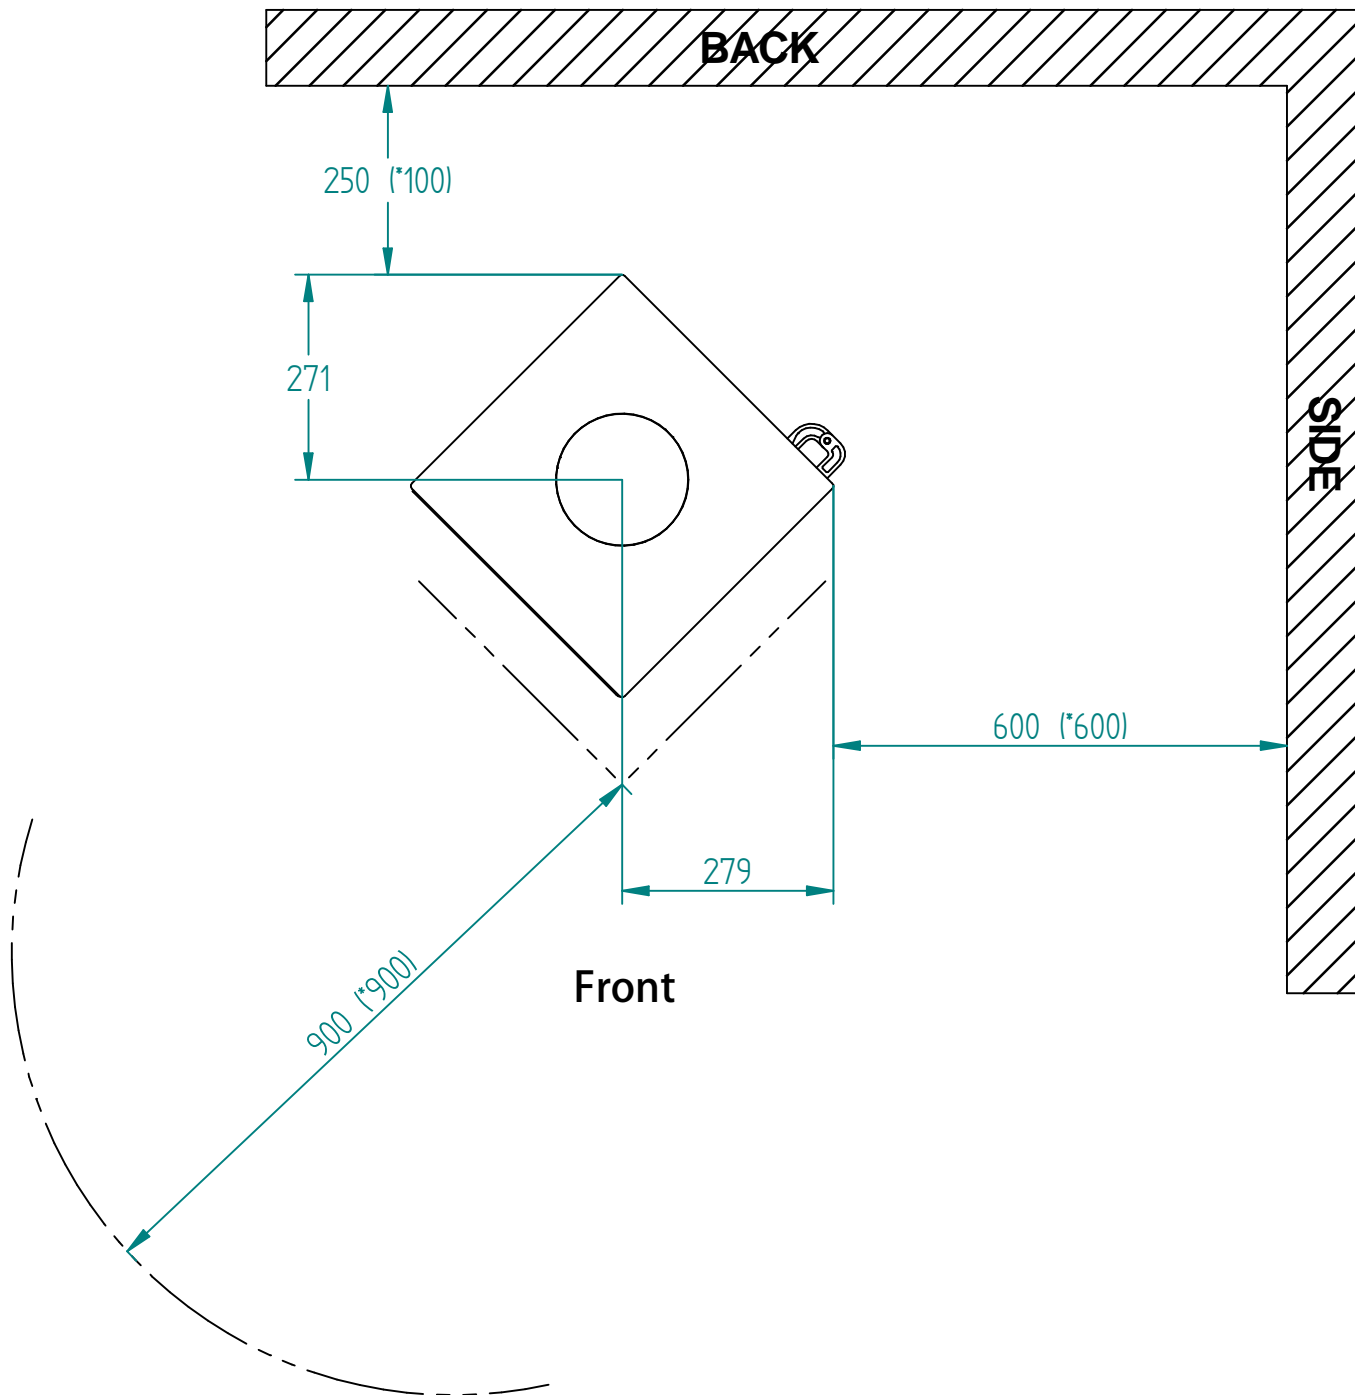

Model:

Panorama

Sheet/Sheets: 2 / 2

Date: 06/09-2021

* The number given in parentheses shows the distance to combustible when tiled with insulated flue