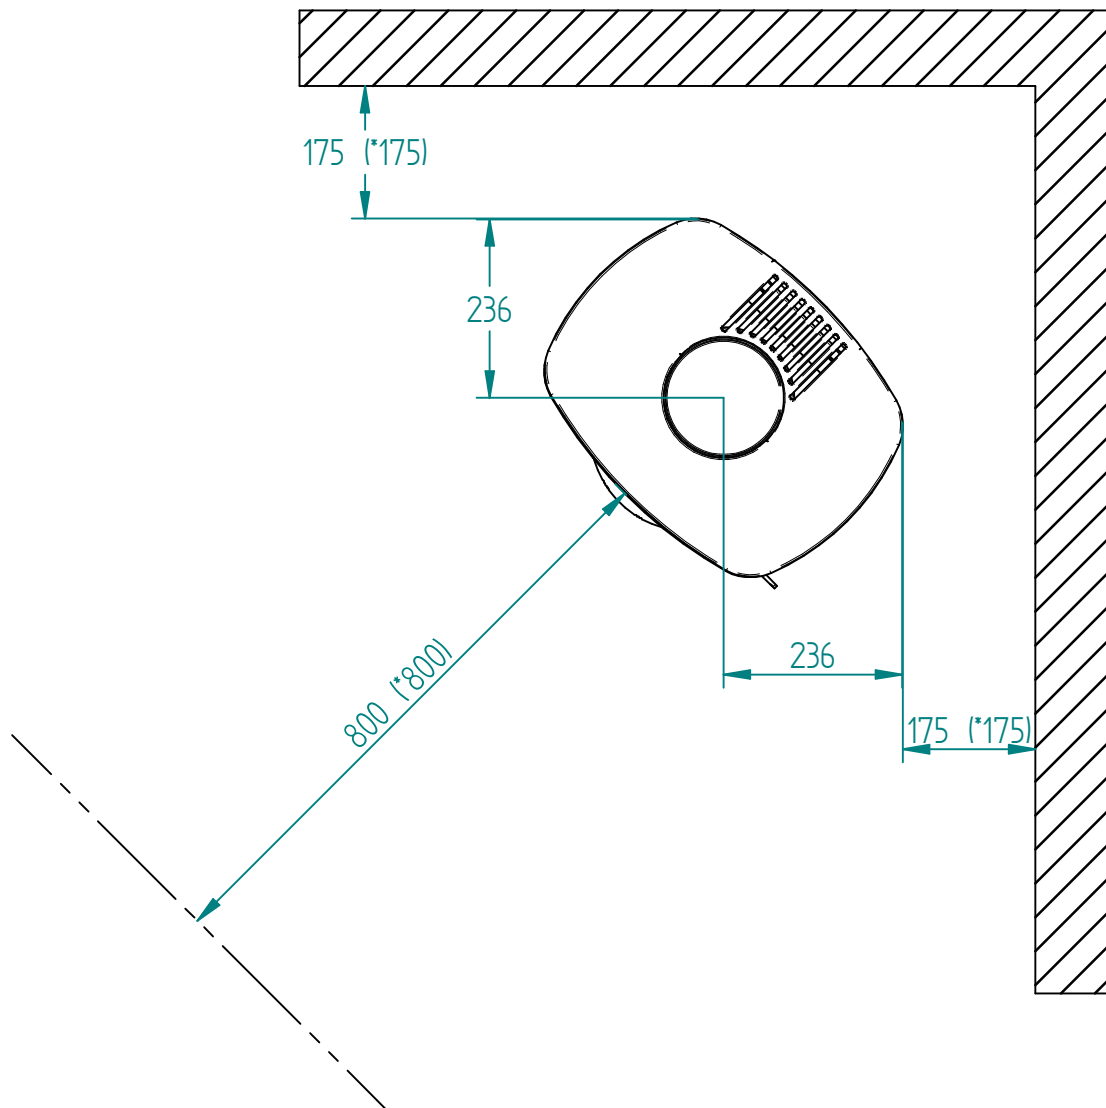

Model:

Senza with side glass

Sheet/Sheets: 2 / 2

Date: 02/09-2021

* The number given in parentheses shows the distance to combustible when tilted with insulated flue