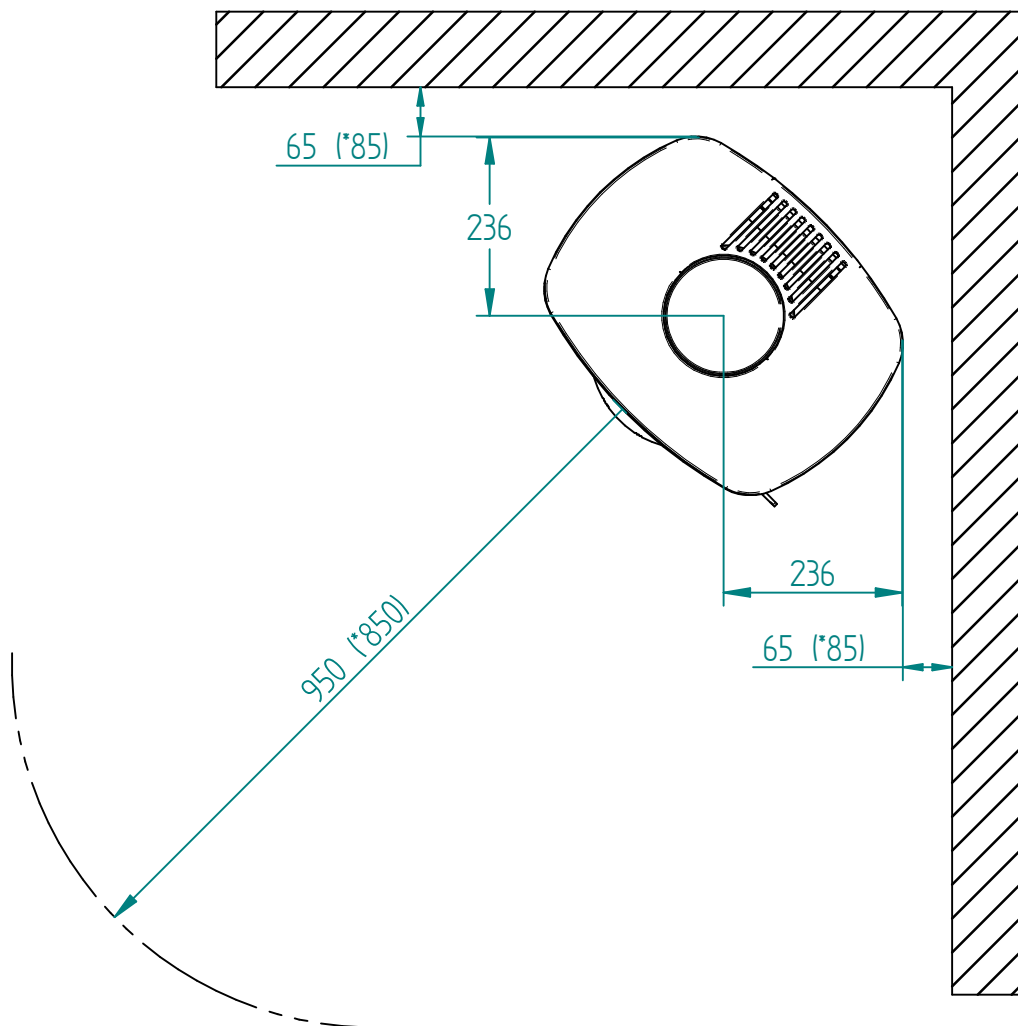

Model:

Senza without side glass

Sheet/Sheets: 2 / 2

Date: 02/09-2021

\* The number given in parentheses shows the distance to combustibile when titled with insulated flue