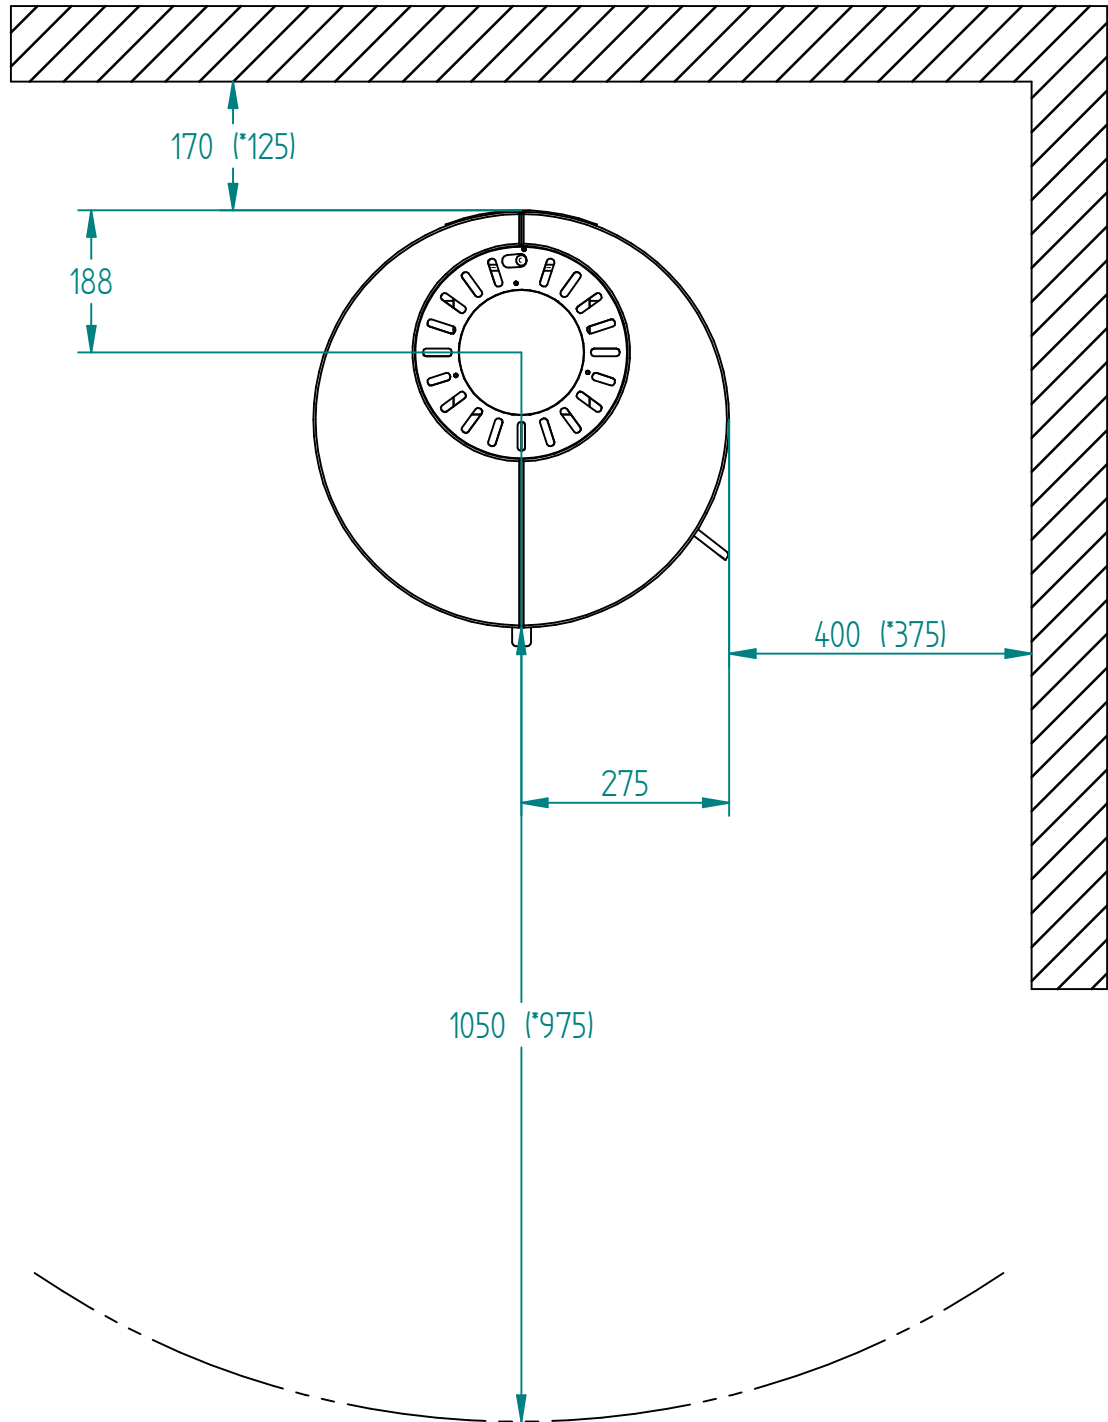

Model:

Troja 44 / 45 / 46

Sheet/Sheets: 1 / 2

Date: 07/09-2021

* The number given in parentheses shows the distance to combustibile when titled with insulated flue