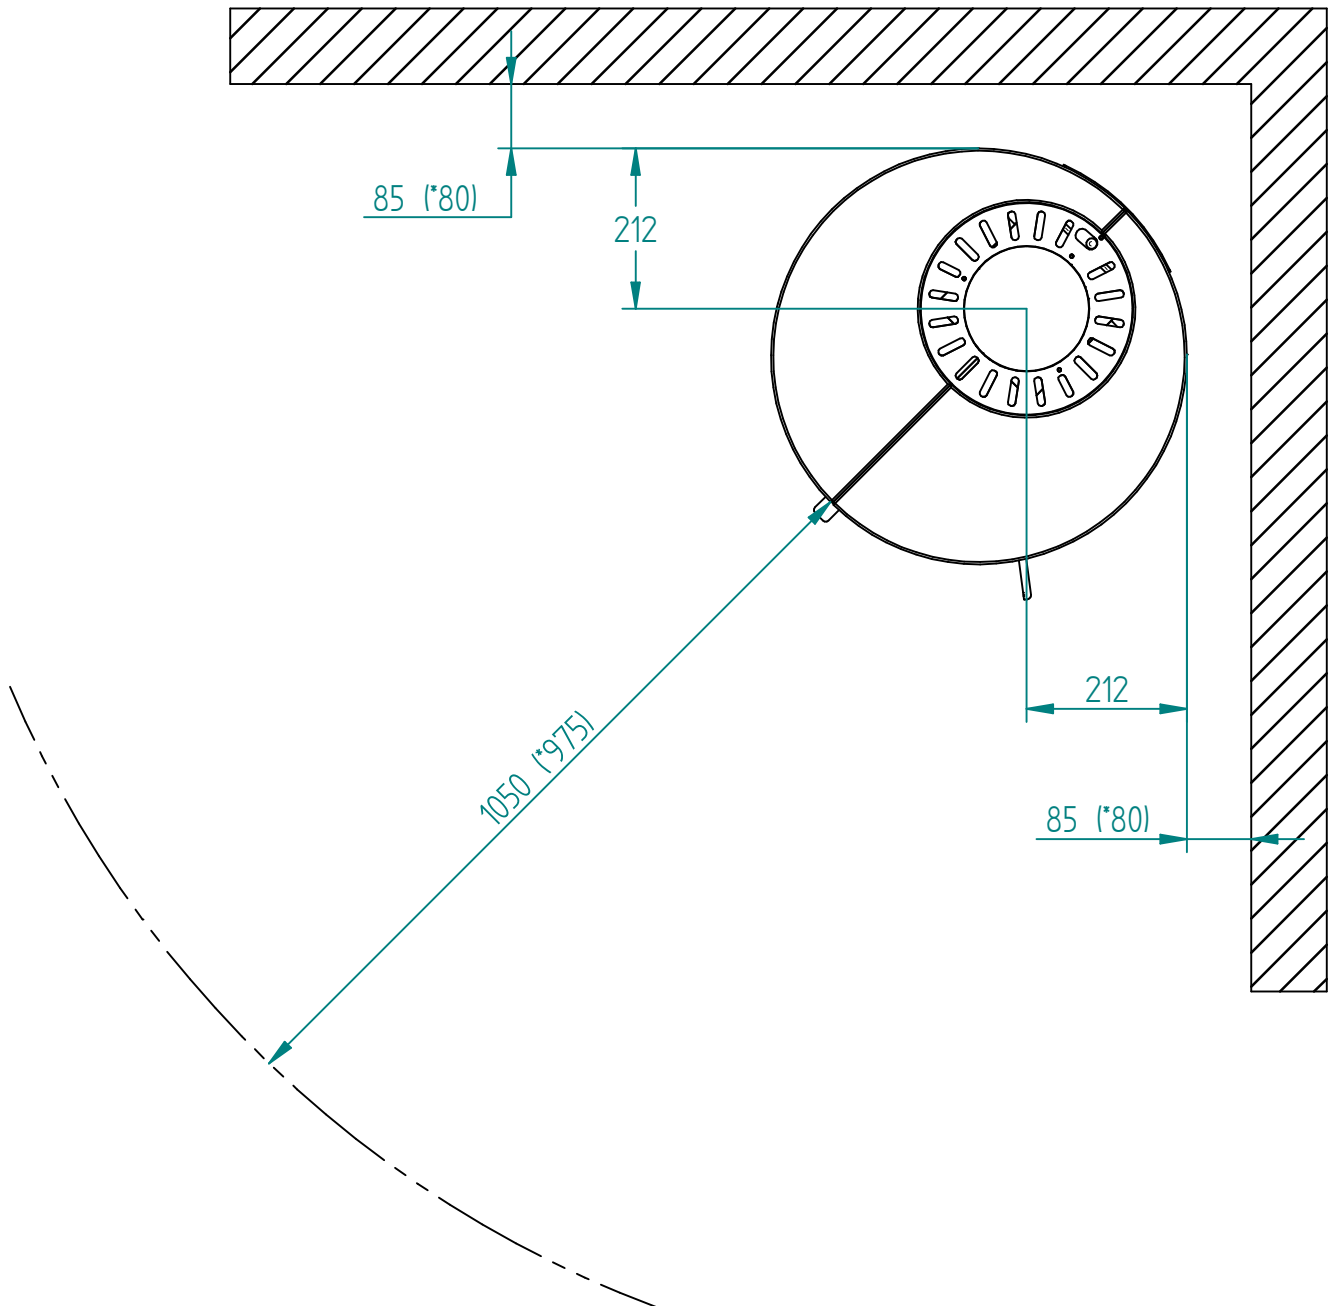

Model:

Troja 44 / 45 / 46

Sheet/Sheets: 2 / 2

Date: 07/09-2021

\* The number given in parentheses shows the distance to combustible when tiled with insulated flue