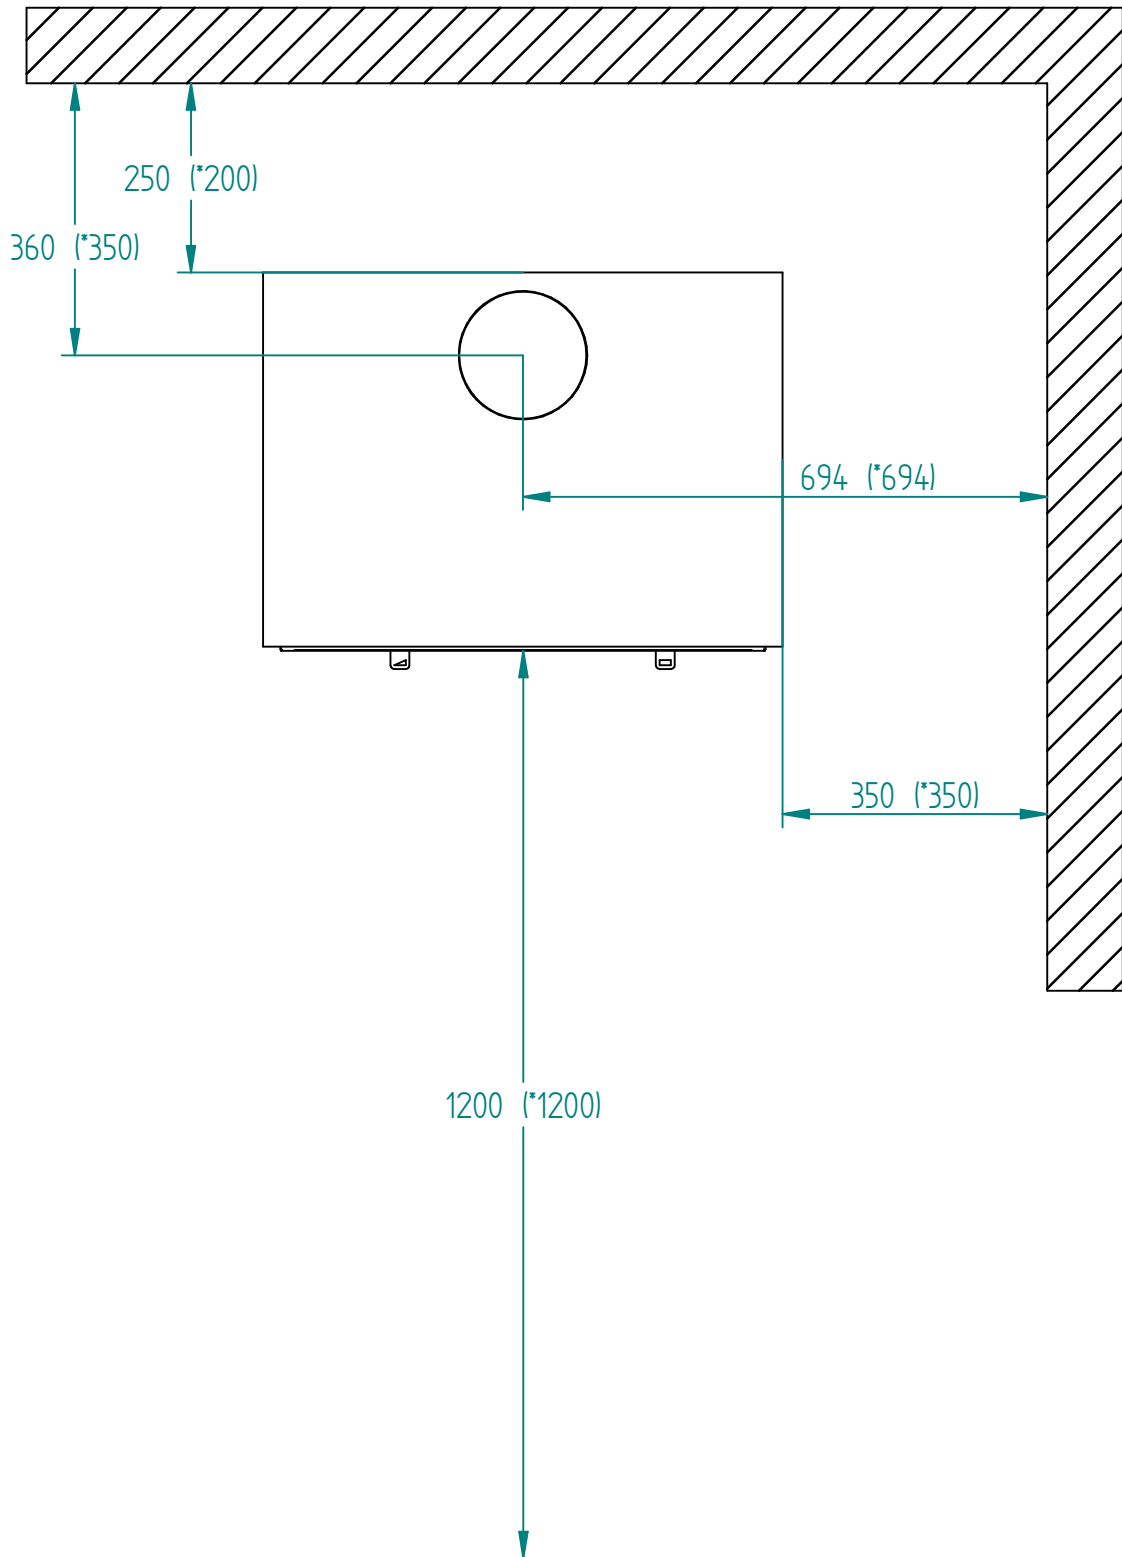

Model:

Zeta
Box - freestanding - base

Sheet/Sheets: 2 / 2

Date: 08/09-2021

* The number given in parentheses shows the distance to combustible when titled with insulated flue