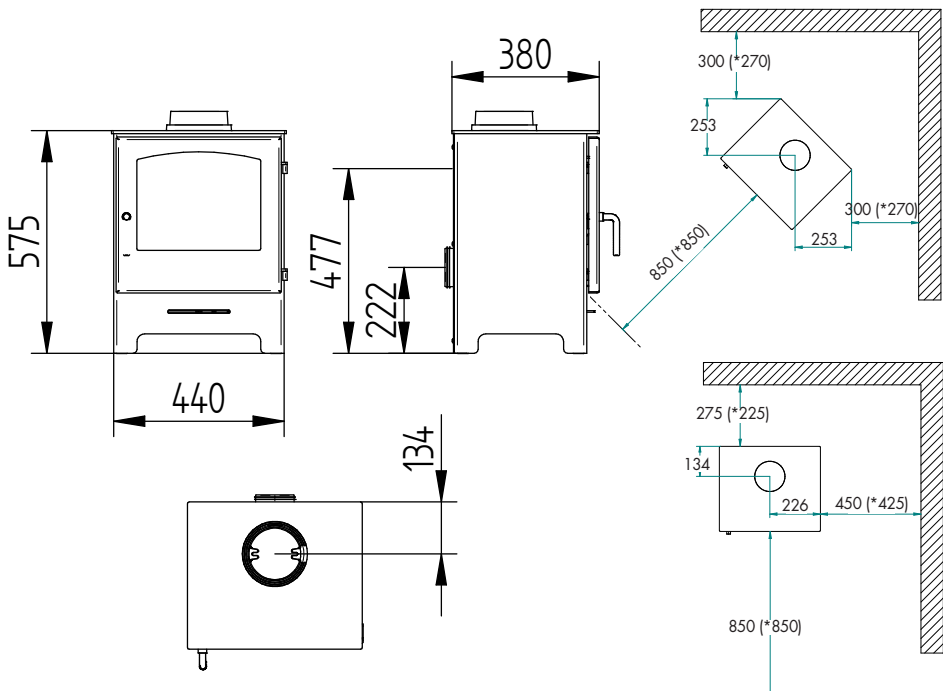

TECHNICAL DATA COUNTRY 575:

Heats approx. ....>100 m²
Effect ..... 3-5 kW
Efficiency..... 78%
Dust emission mg/Nm³.....27 mg.
Smoke extraction ..... ø150 mm
Chimney connection ..... Top/back
Weight ..... 94 kg
Colour ..... Black/grey
Combustion chamber dimensions
(H x W x D).....250 x 342 x 282

CE approved

* The numbers in parentheses show the distance to combustibles, when fitted with insulated flue.