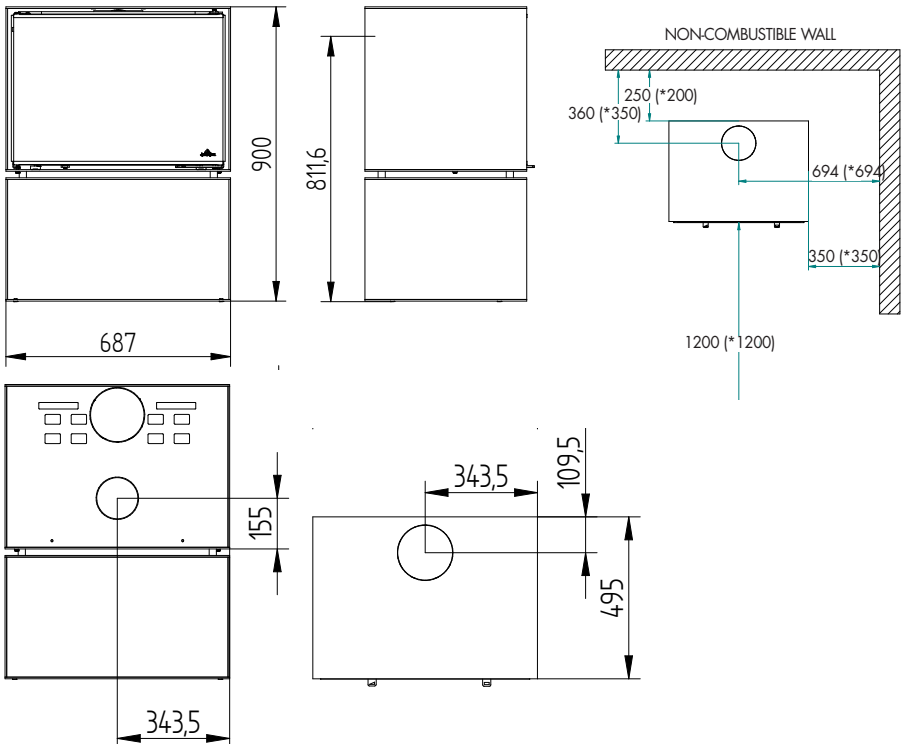

TECHNICAL DATA ZETA FREESTANDING:

Heats approx. .... >140 m²
Effect ..... 4-9 kW
Efficiency 75%
Dust emission mg/Nm³ ..... 28 mg.
Smoke extraction ..... ø150 mm
Chimney connection ..... Top/back
Weight ..... 170 kg
Colour ..... Corten/Black
Combustion chamber dimensions
(H x W x D) ..... 350 x 600 x 300

CE approved

* The numbers in parentheses show the distance to combustibles, when fitted with insulated flue.