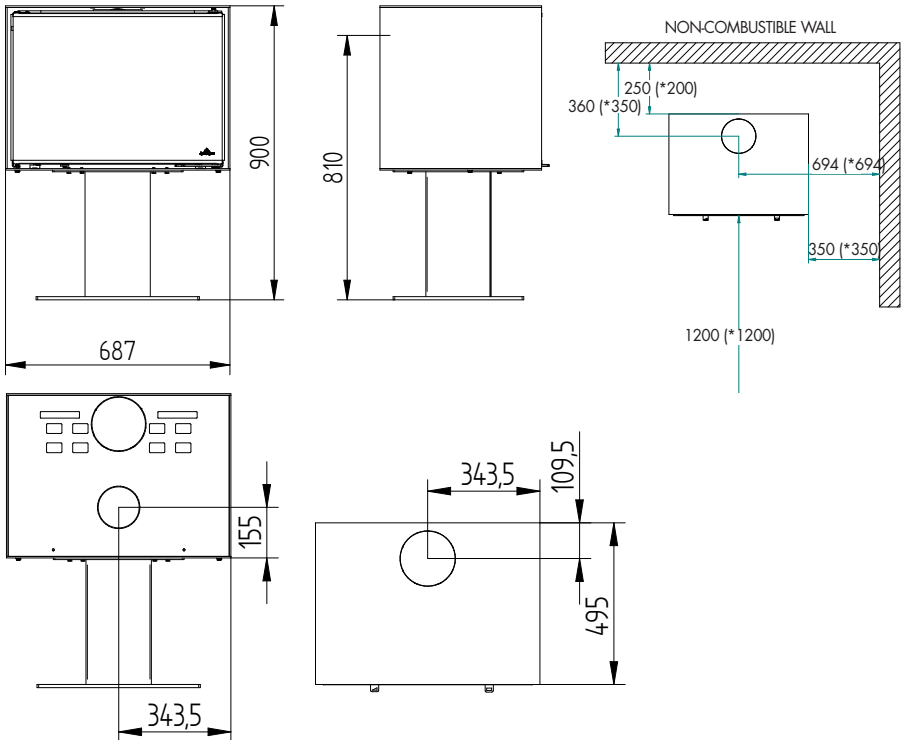

TECHNICAL DATA ZETA BASE:

Heats approx. .... >140 m²
Effect ..... 4-9 kW
Efficiency 75%
Dust emission mg/Nm³ ..... 28 mg.
Smoke extraction ..... ø150 mm
Chimney connection ..... Top/back
Weight ..... 144 kg
Colour ..... Corten/Black
Combustion chamber dimensions
(H x W x D) ..... 350 x 600 x 300

CE approved

* The numbers in parentheses show the distance to combustibles, when fitted with insulated flue.