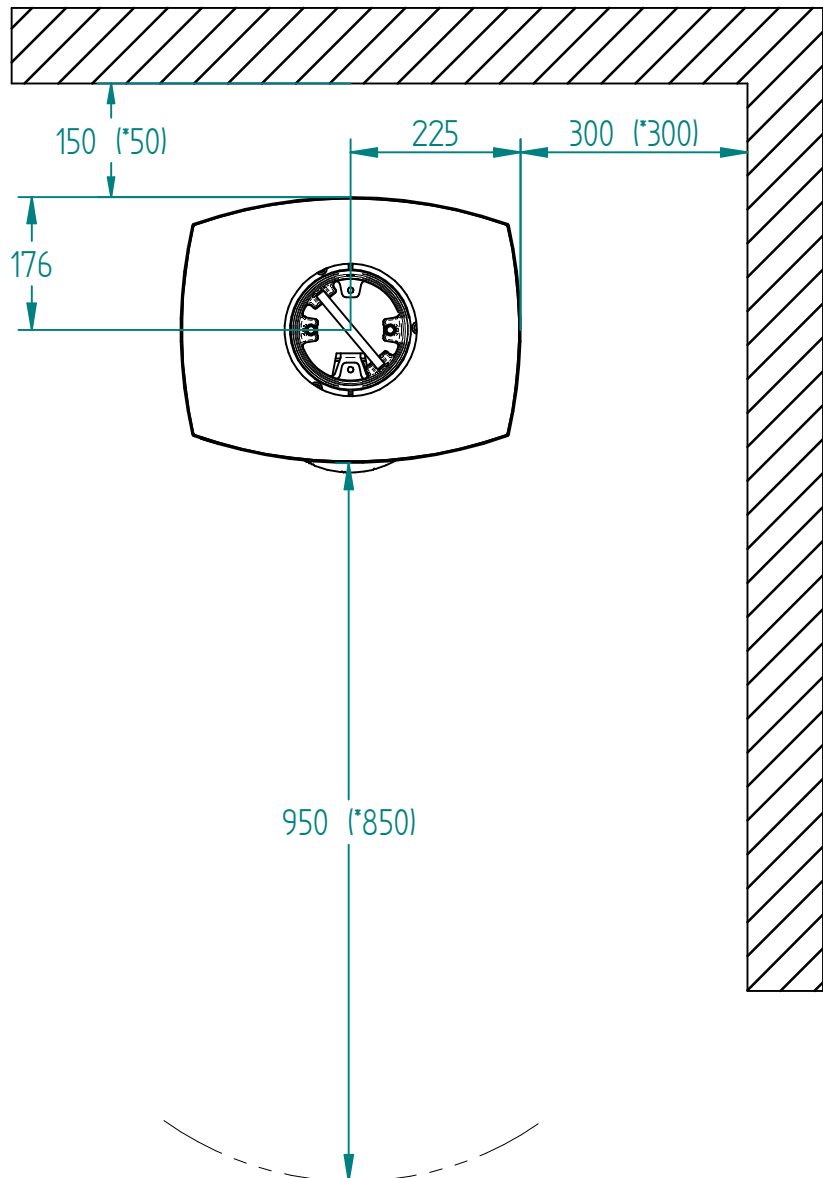

Model:

Bella without side glass

Sheet/Sheets: 1 / 2

Date: 03/09-2021

* The number given in parentheses shows the distance to combustible when tilted with insulated flue

Model:

Bella without side glass

Sheet/Sheets: 2 / 2

Date: 03/09-2021

* The number given in parentheses shows the distance to combustible when tilted with insulated flue