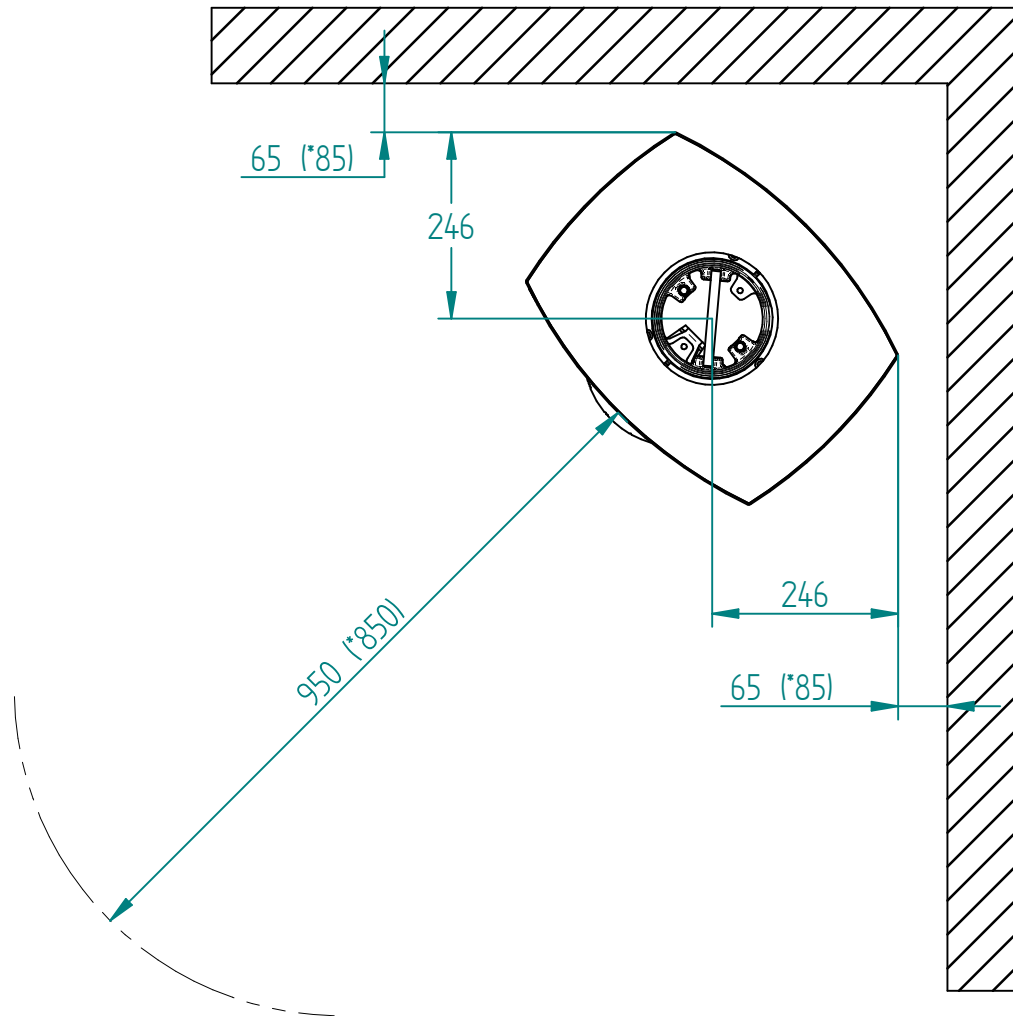

Model:

Bella without side glass

Sheet/Sheets: 1 / 2

Date: 03/09-2021

* The number given in parentheses shows the distance to combustible when tilted with insulated flue

Model:

Bella without side glass

Sheet/Sheets: 2 / 2

Date: 03/09-2021

* The number given in parentheses shows the distance to combustible when tilted with insulated flue