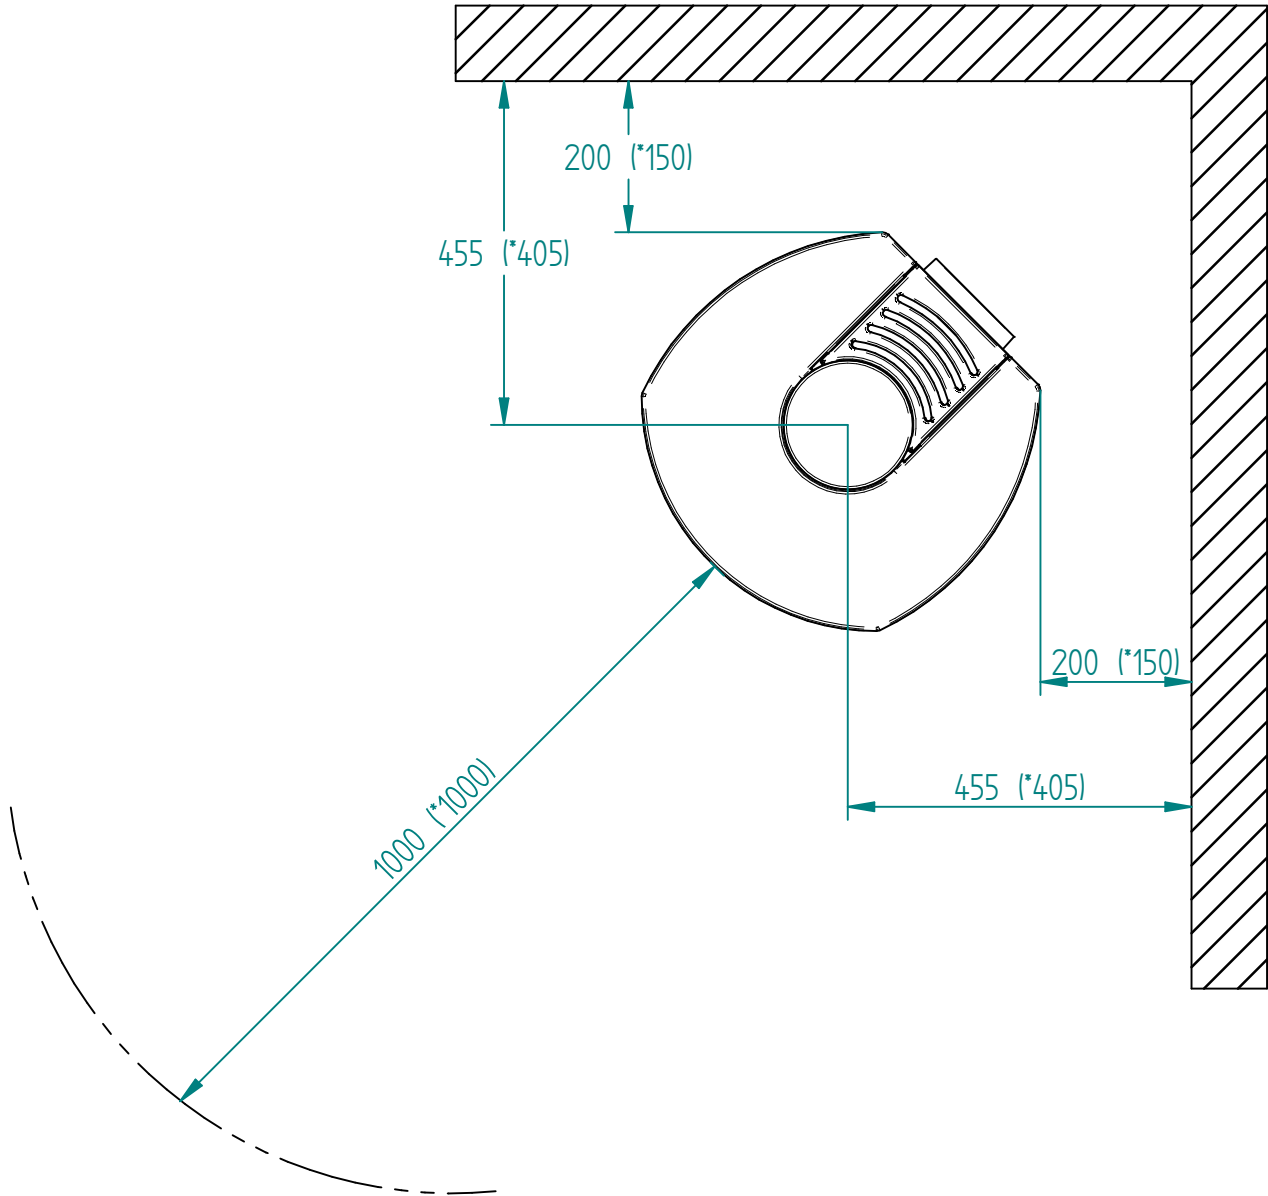

Model:

Cosmo

Sheet/Sheets: 1 / 2

Date: 03/09-2021

* The number given in parentheses shows the distance to combustible when titled with insulated flue

Model:

Cosmo

Sheet/Sheets: 2 / 2

Date: 03/09-2021

* The number given in parentheses shows the distance to combustible when tilted with insulated flue