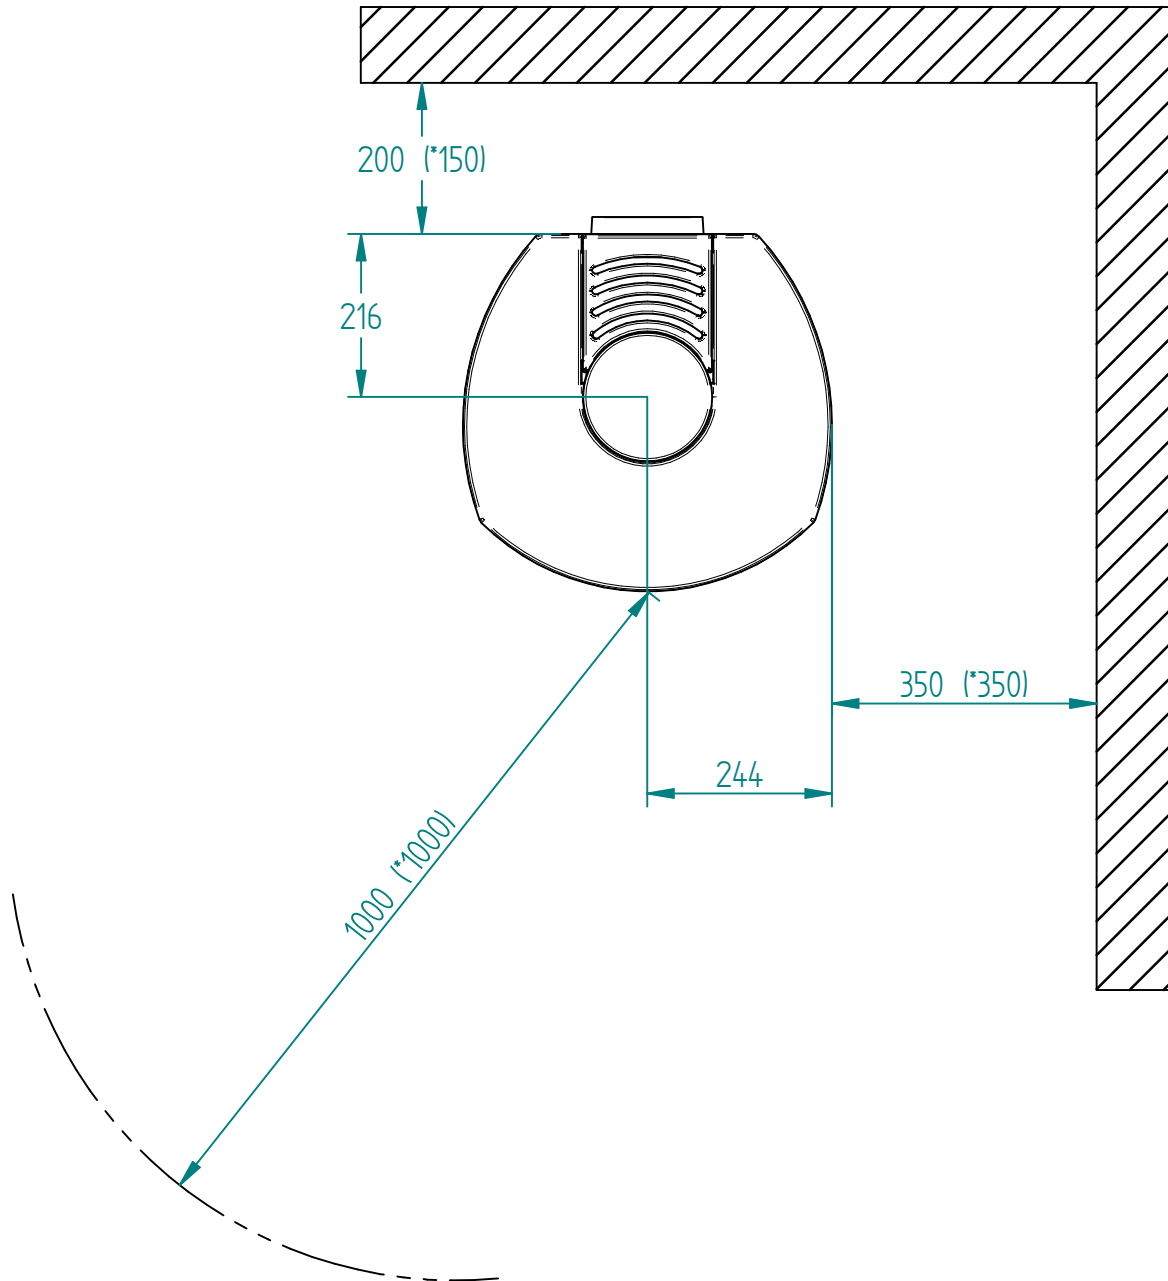

Model:

Cosmo

Sheet/Sheets: 1 / 2

Date: 03/09-2021

* The number given in parentheses shows the distance to combustible when titled with insulated flue

Model:

Cosmo

Sheet/Sheets: 2 / 2

Date: 03/09-2021

* The number given in parentheses shows the distance to combustible when tilted with insulated flue