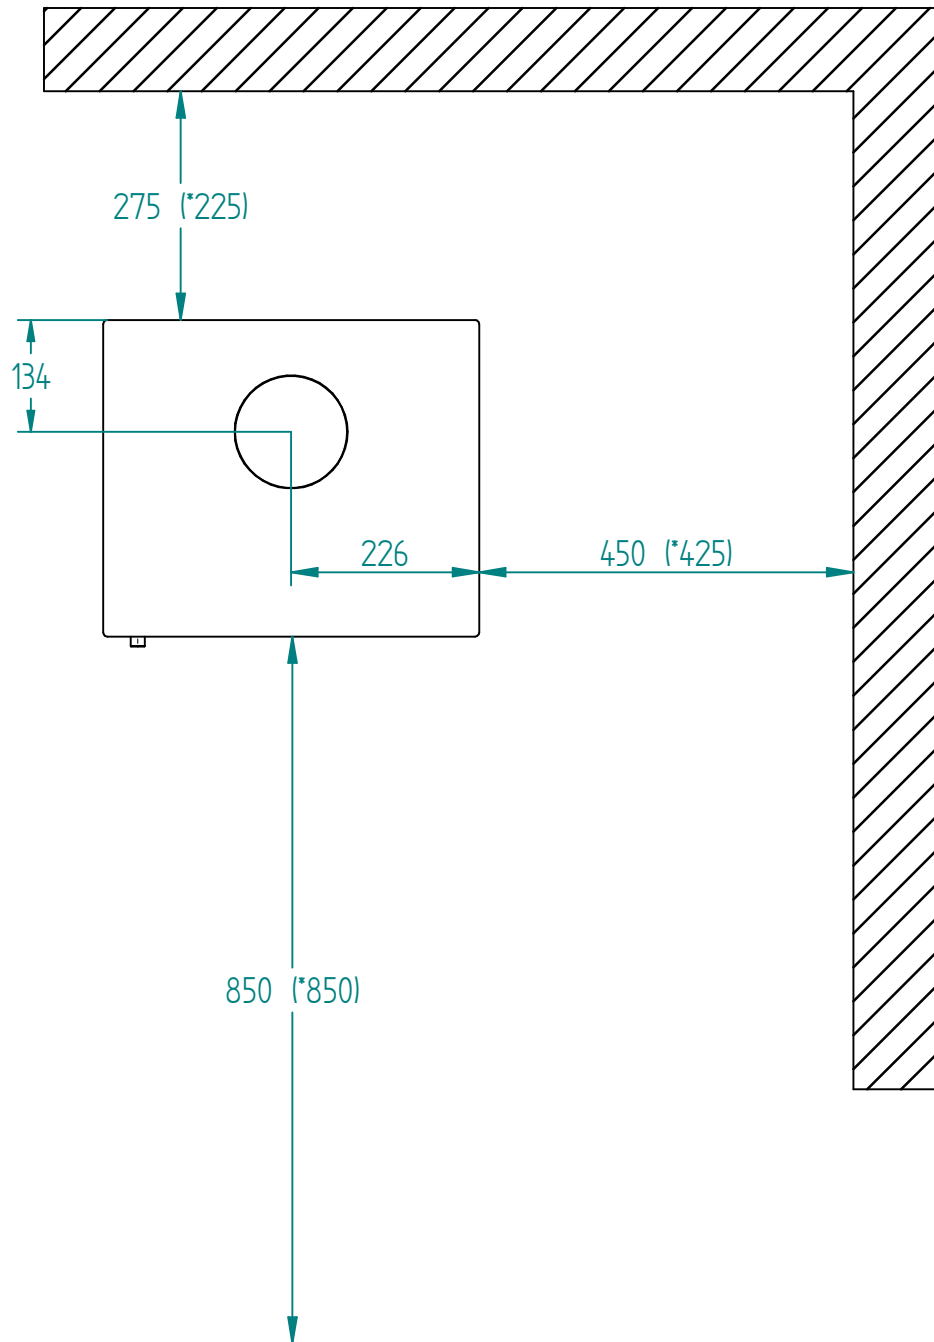

Model:

Country 575-765

Sheet/Sheets: 1 / 2

Date: 03/09-2021

* The number given in parentheses shows the distance to combustible when tiled with insulated flue

Model:

Country 575-765

Sheet/Sheets: 2 / 2

Date: 03/09-2021

* The number given in parentheses shows the distance to combustible when tilted with insulated flue