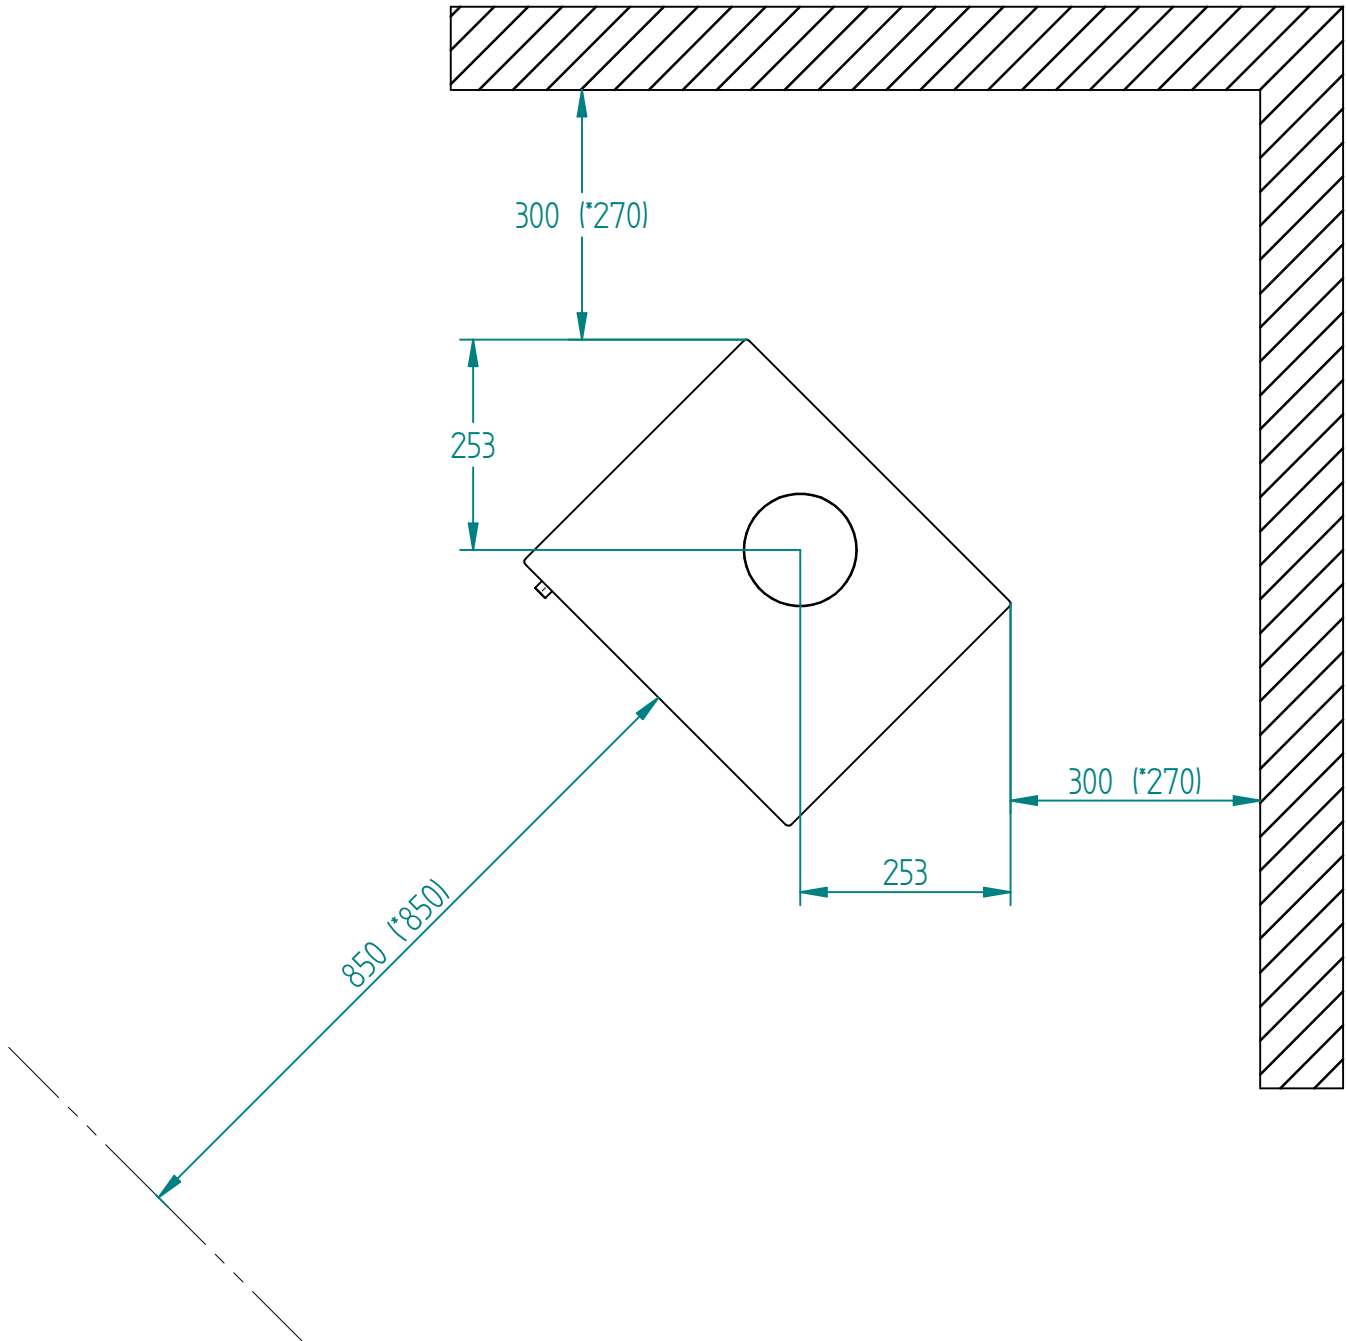

Model:

Country 575-765

Sheet/Sheets: 1 / 2

Date: 03/09-2021

* The number given in parentheses shows the distance to combustible when tiled with insulated flue

Model:

Country 575-765

Sheet/Sheets: 2 / 2

Date: 03/09-2021

* The number given in parentheses shows the distance to combustible when tilted with insulated flue