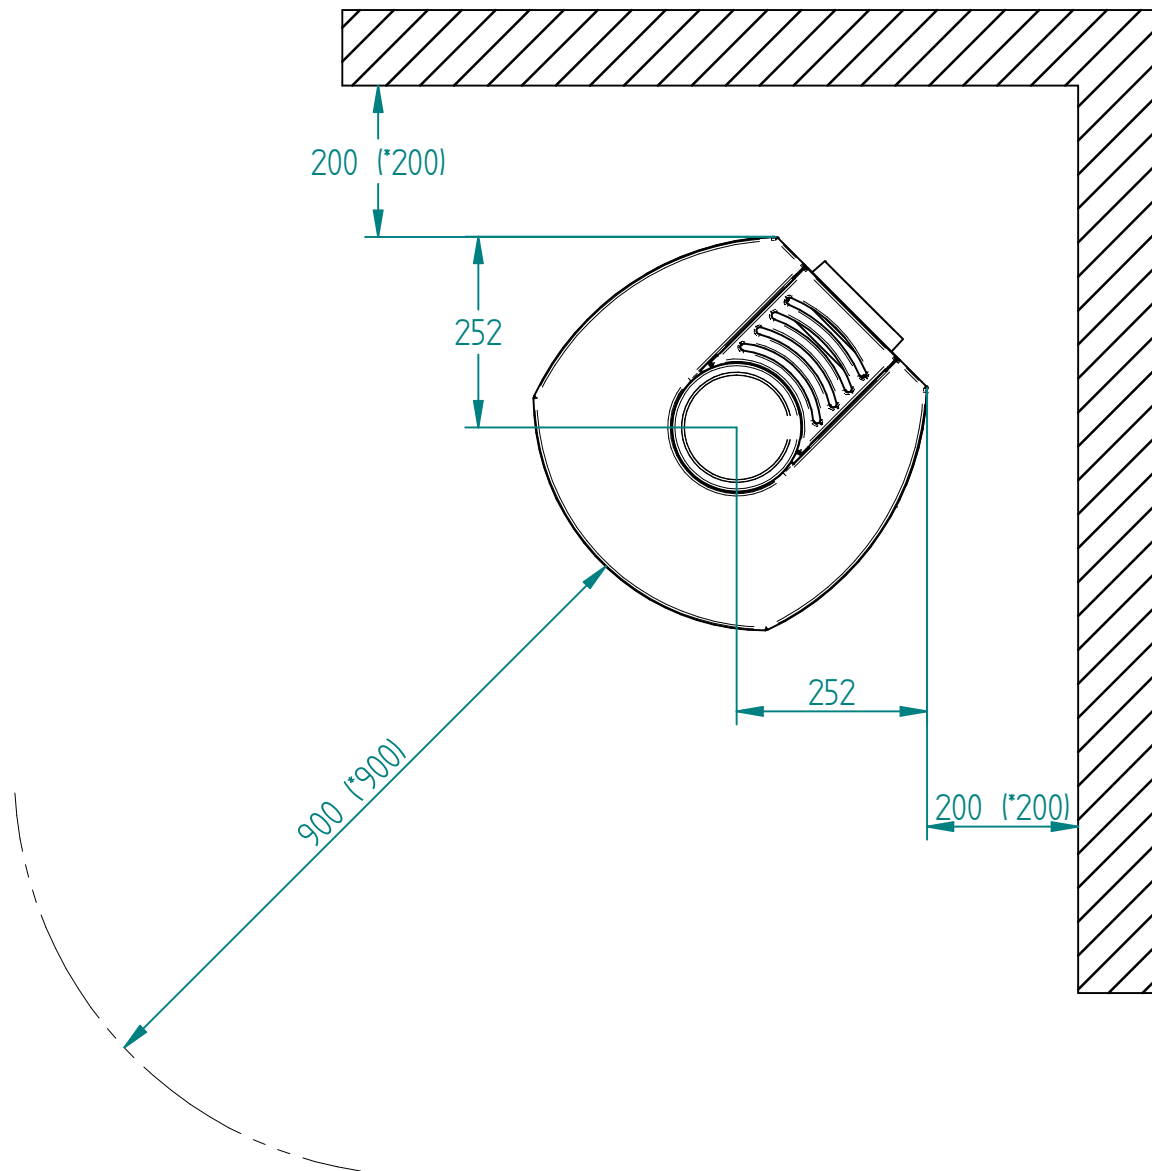

Model:

Cozy with side glass

Sheet/Sheets: 1 / 2

Date: 03/09-2021

* The number given in parentheses shows the distance to combustibile when tilted with insulated flue

Model:

Cozy with side glass

Sheet/Sheets: 2 / 2

Date: 03/09-2021

* The number given in parentheses shows the distance to combustible when tilted with insulated flue