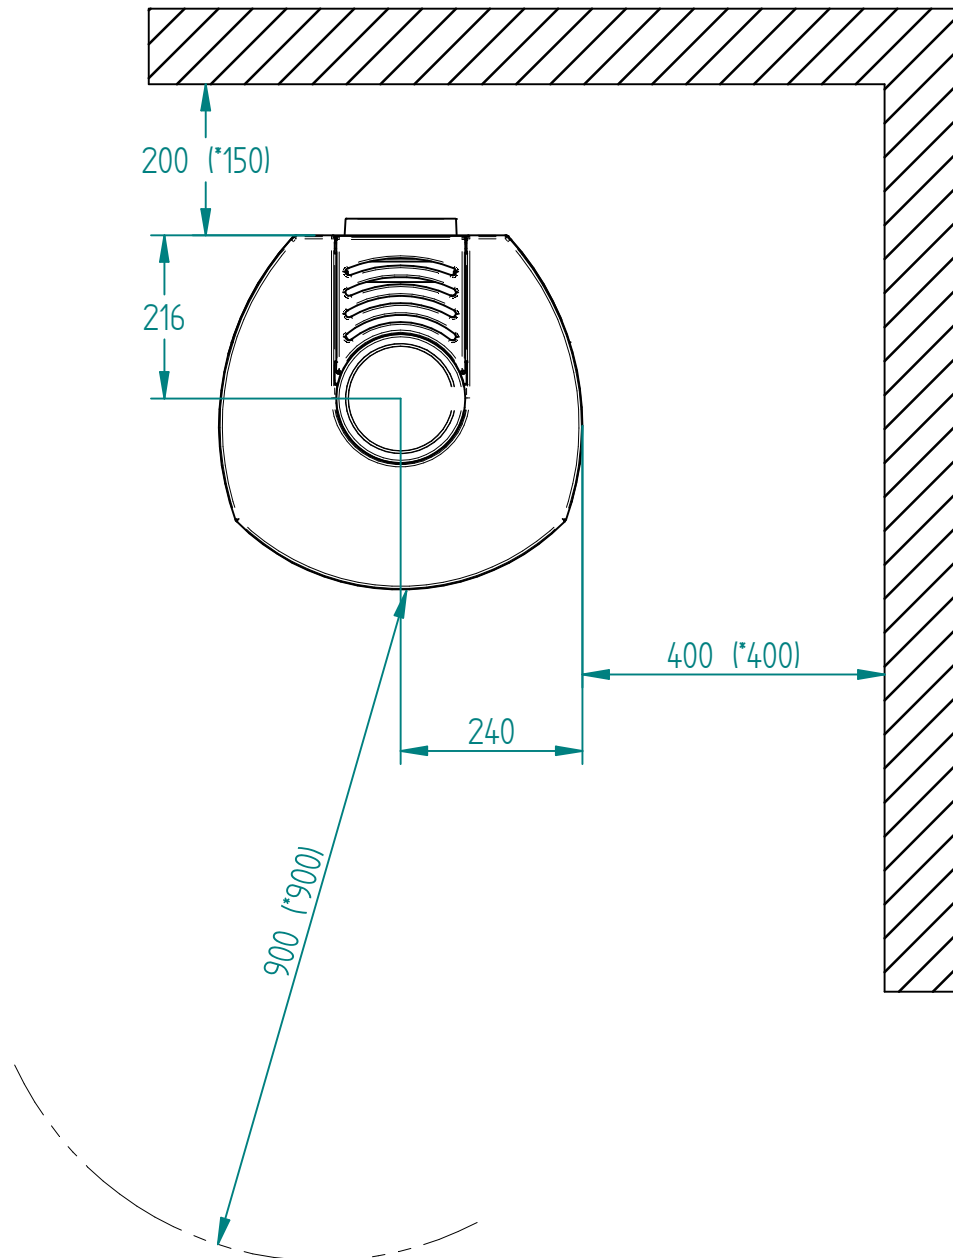

Model:

Cozy with side glass

Sheet/Sheets: 1 / 2

Date: 03/09-2021

* The number given in parentheses shows the distance to combustibile when tilted with insulated flue

Model:

Cozy with side glass

Sheet/Sheets: 2 / 2

Date: 03/09-2021

* The number given in parentheses shows the distance to combustible when tilted with insulated flue