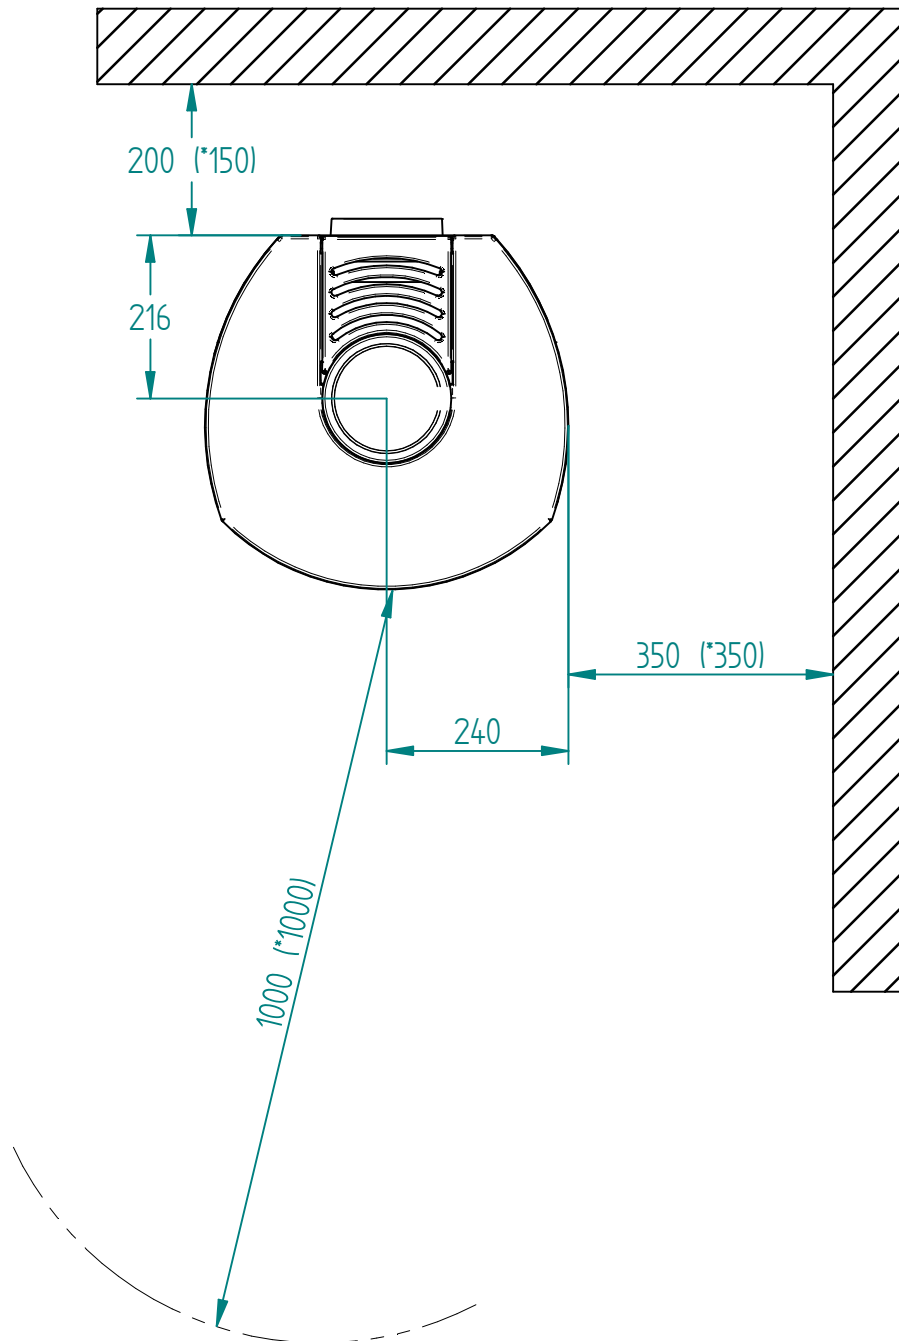

Model:

Cozy without side glass

Sheet/Sheets: 1 / 2

Date: 03/09-2021

* The number given in parentheses shows the distance to combustible when tilted with insulated flue

Model:

Cozy without side glass

Sheet/Sheets: 1 / 1

Date: 03/09-2021

* The number given in parentheses shows the distance to combustibles when tilted with insulated flue