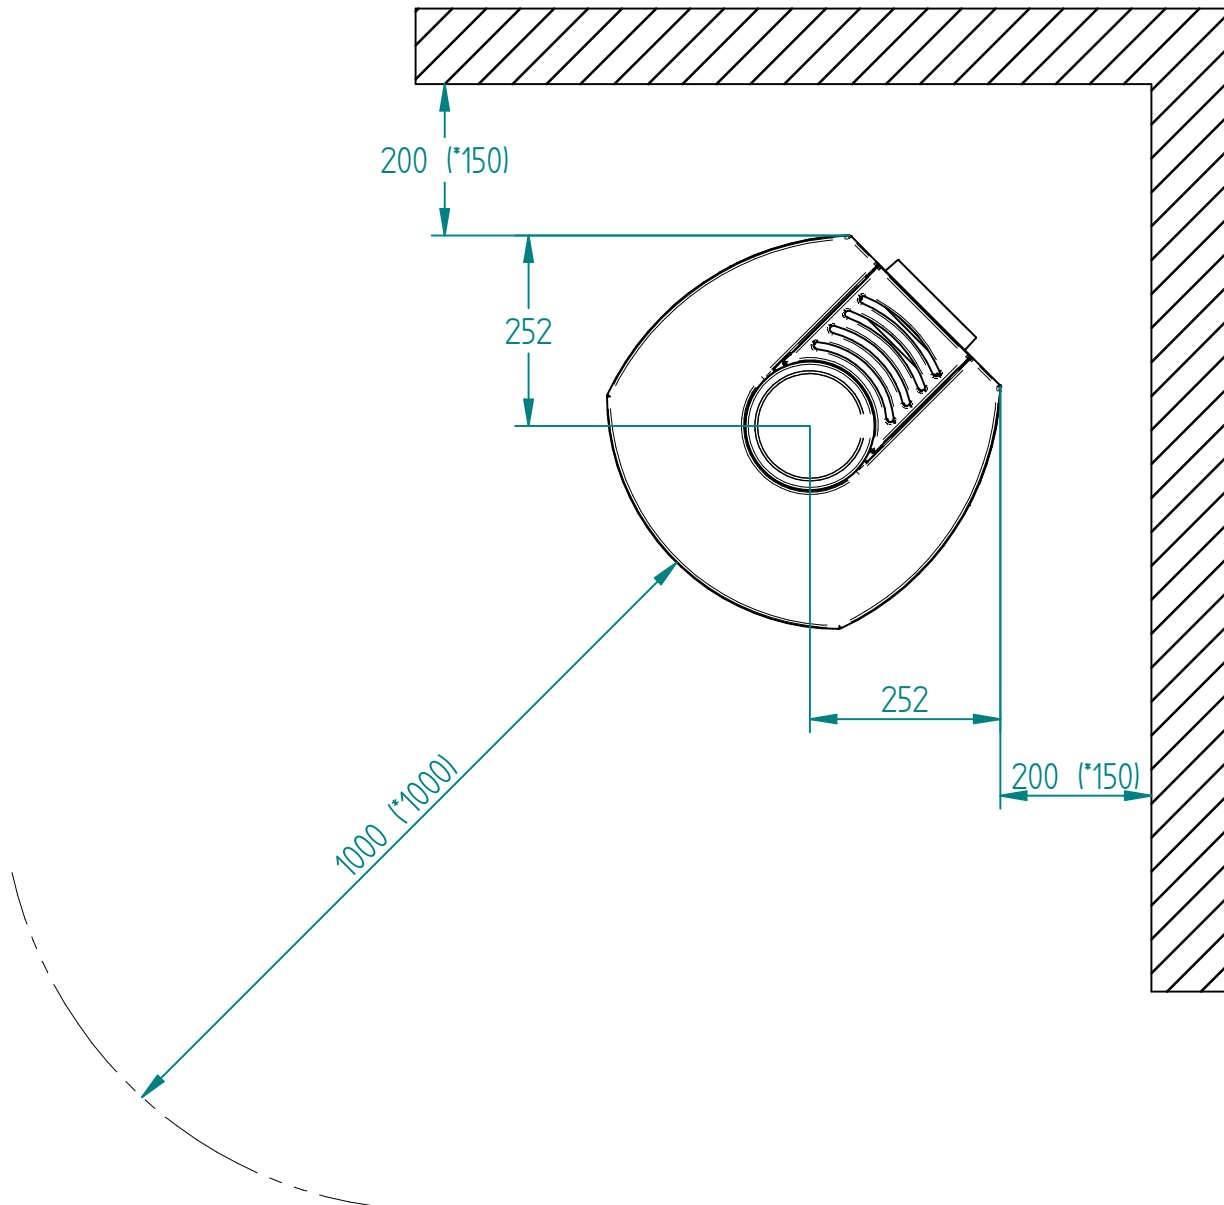

Model:

Cozy without side glass

Sheet/Sheets: 1 / 2

Date: 03/09-2021

* The number given in parentheses shows the distance to combustible when tilted with insulated flue

Model:

Cozy without side glass

Sheet/Sheets: 1 / 1

Date: 03/09-2021

* The number given in parentheses shows the distance to combustibles when tilted with insulated flue