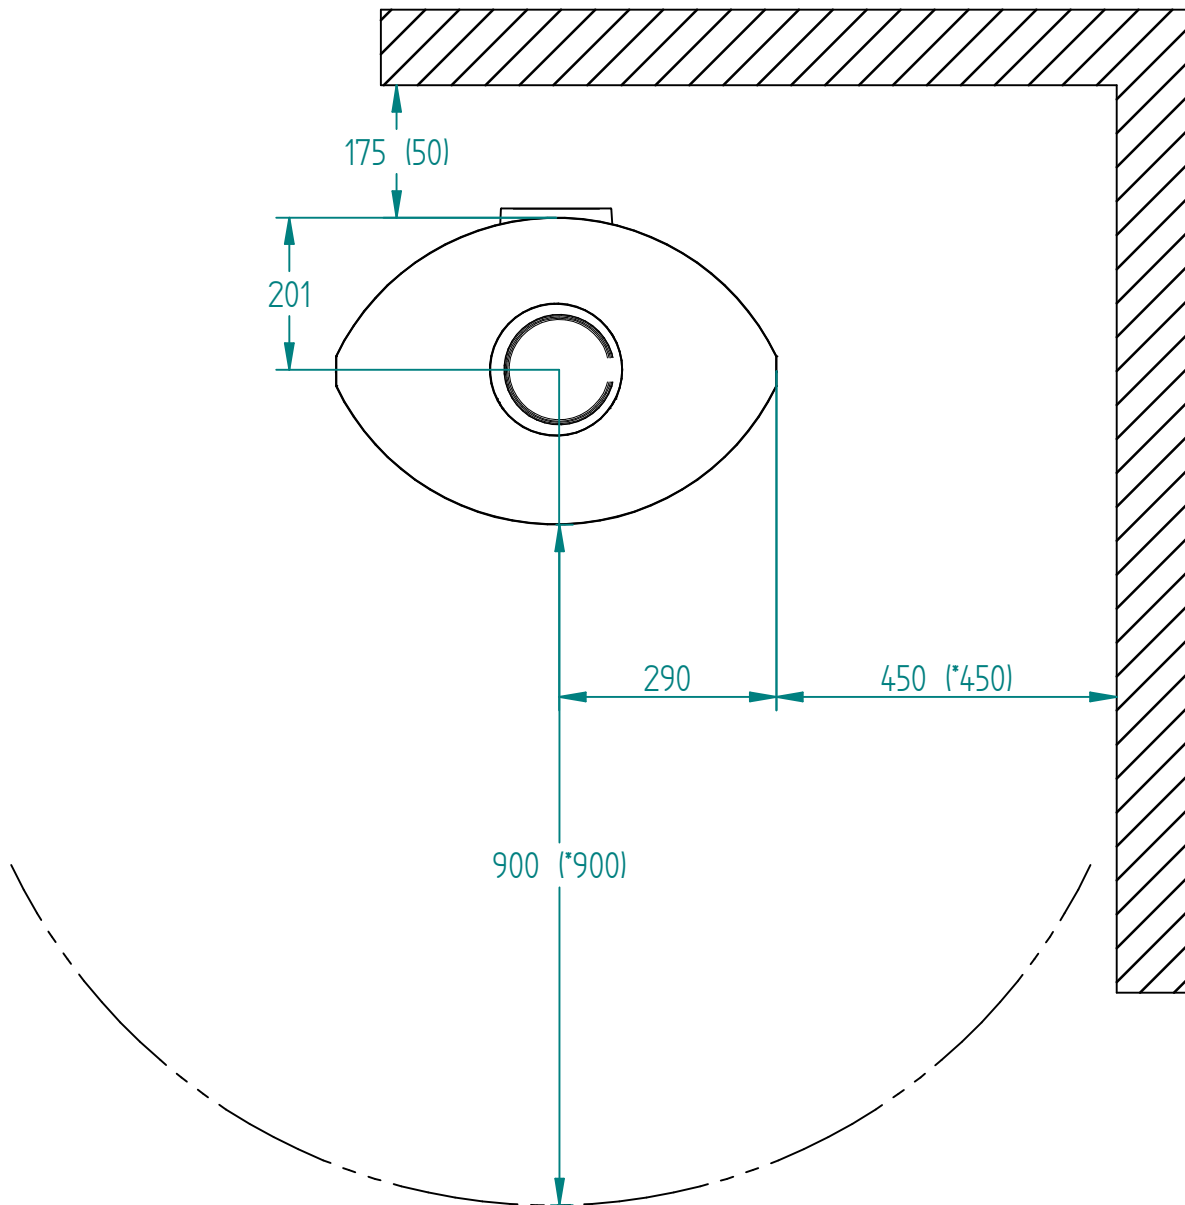

Model:

Elegance Classic

Sheet/Sheets: 1 / 2

Date: 03/09-2021

* The number given in parentheses shows the distance to combustibile when tiled with insulated flue