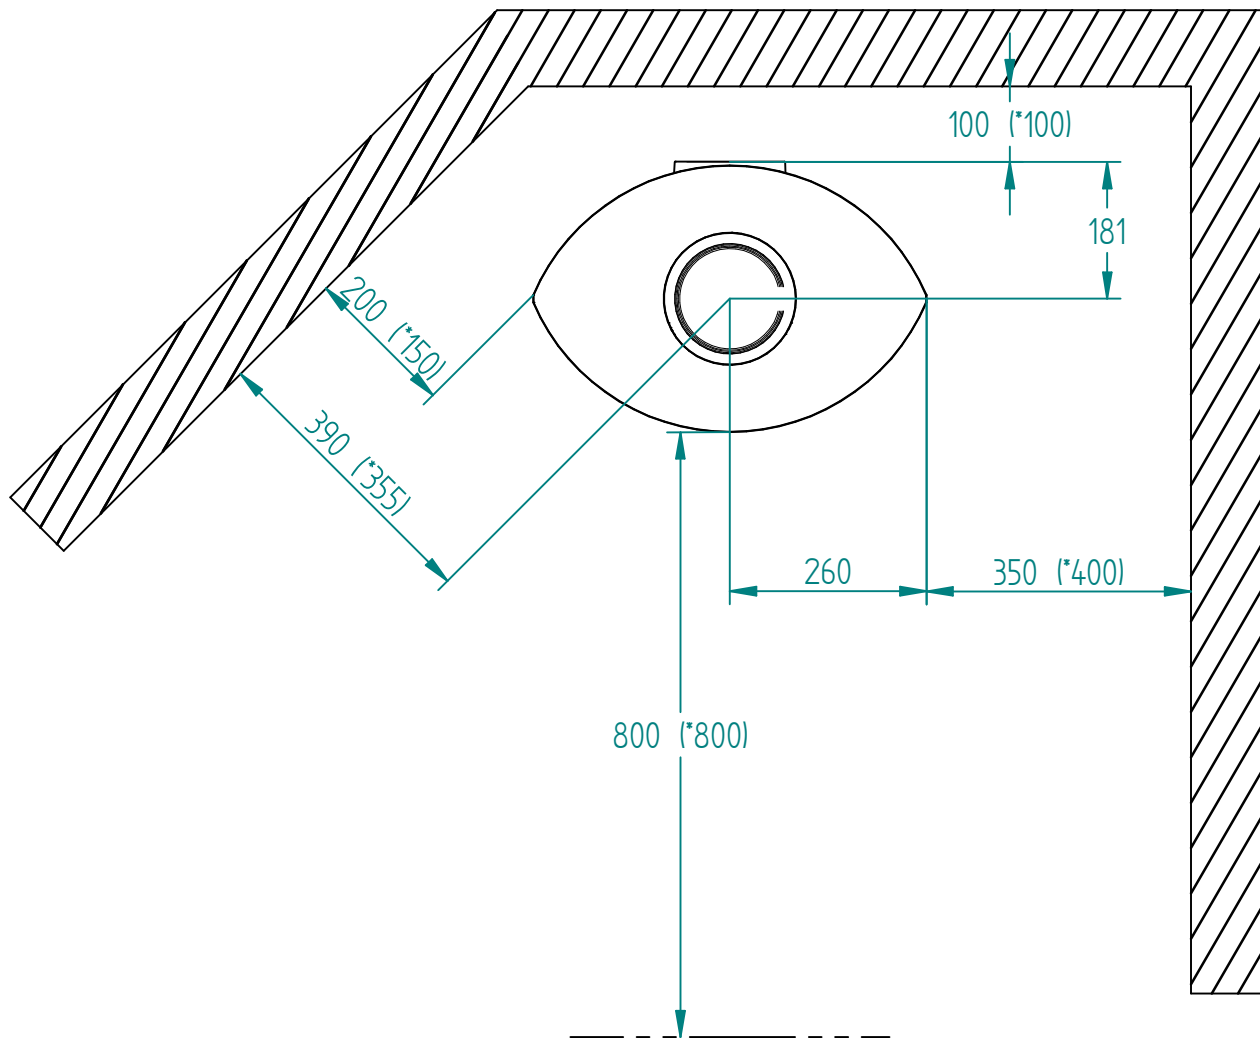

Model:

Elegance Junior

Sheet/Sheets: 1 / 2

Date: 06/09-2021

* The number given in parentheses shows the distance to combustibile when titled with insulated flue

Model:

Elegance Junior

Sheet/Sheets: 2 / 2

Date: 06/09-2021

* The number given in parentheses shows the distance to combustile when tiled with insulated flue