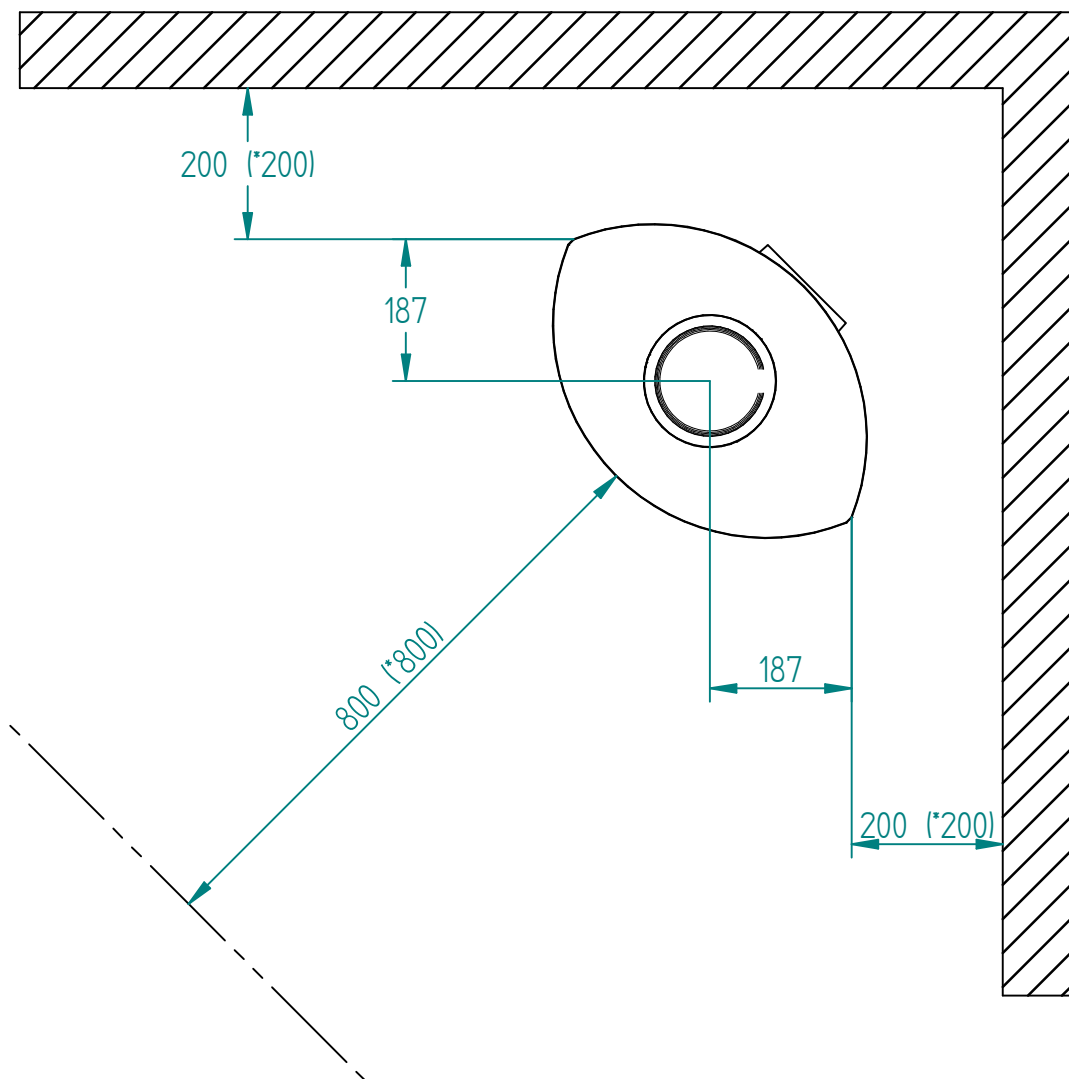

Model:

Elegance Junior

Sheet/Sheets: 1 / 2

Date: 06/09-2021

* The number given in parentheses shows the distance to combustibile when titled with insulated flue

Model:

Elegance Junior

Sheet/Sheets: 2 / 2

Date: 06/09-2021

* The number given in parentheses shows the distance to combustile when tiled with insulated flue