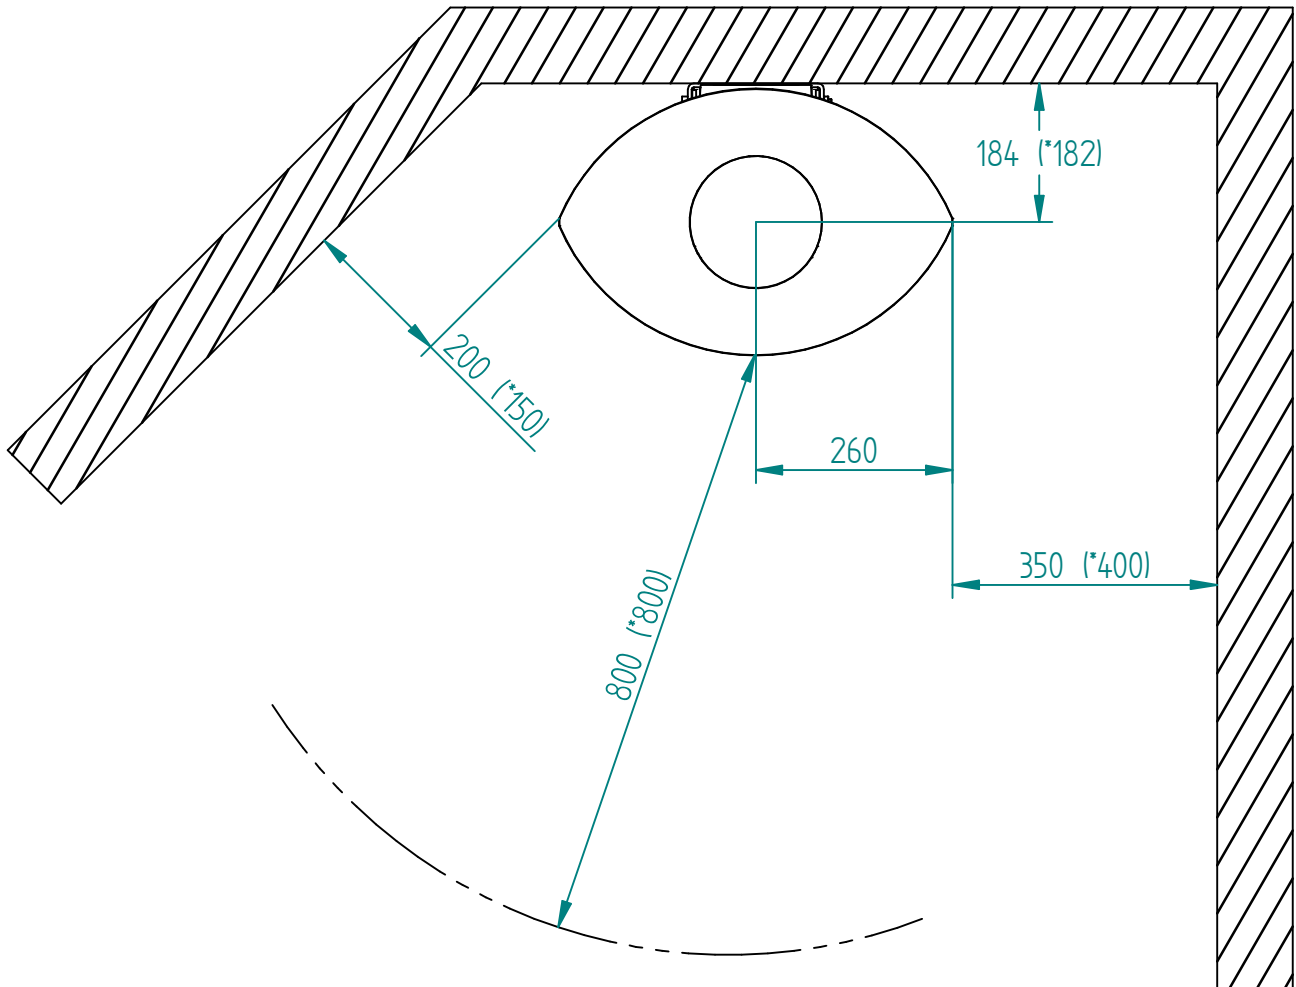

Model:

Elegance Junior Wall

Sheet/Sheets: 1 / 1

Date: 03/09-2021

* The number given in parentheses shows the distance to combustibile when tiled with insulated flue