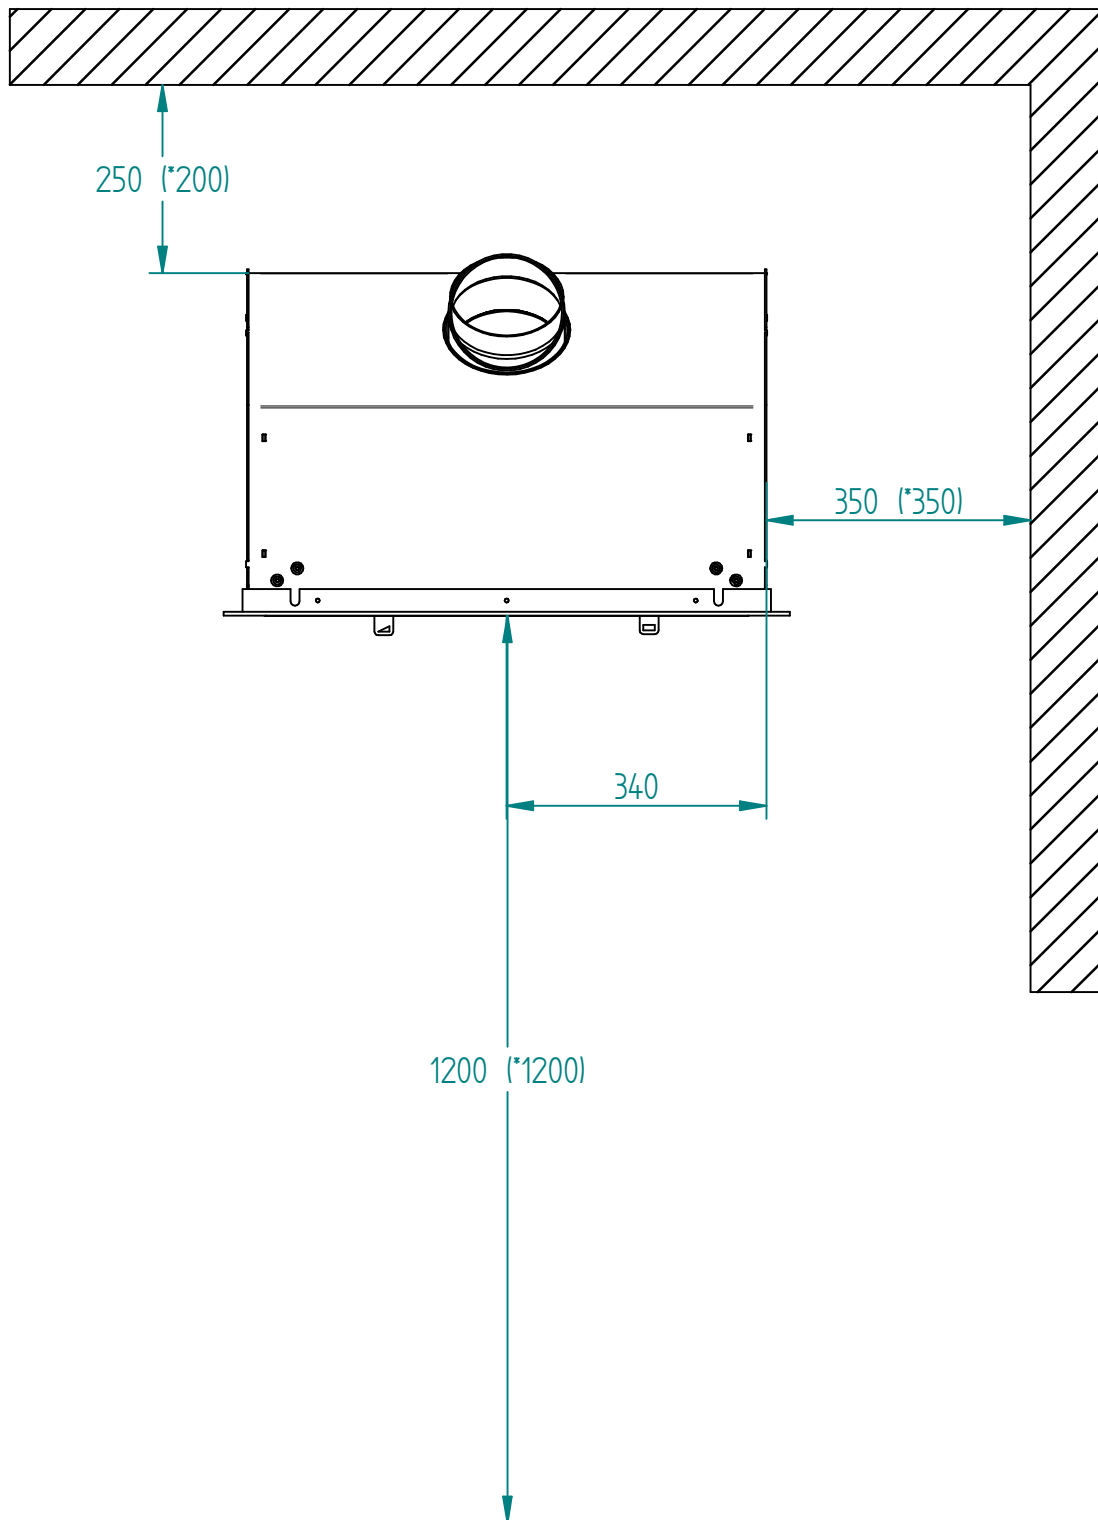

Model:

Jydepejsen H530

Sheet/Sheets: 1 / 1

Date: 21/04-2023

* The number given in parentheses shows the distance to combustible when tiled with insulated flue