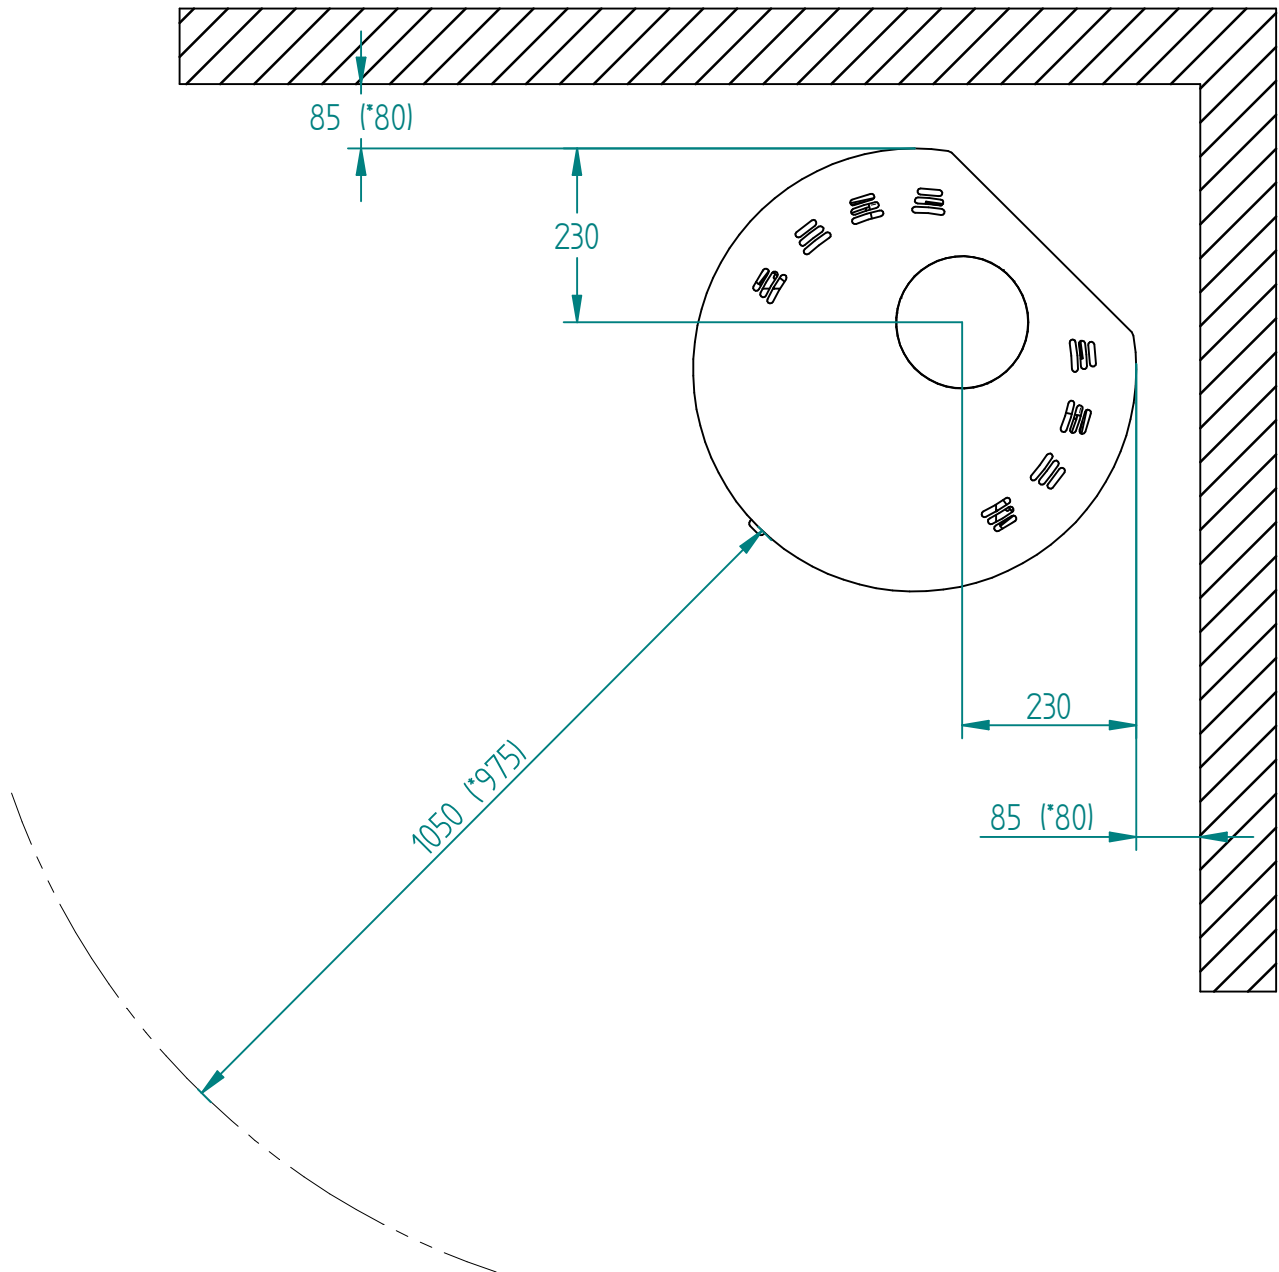

Model:

Orion

Sheet/Sheets: 1 / 2

Date: 06/09-2021

* The number given in parentheses shows the distance to combustibile when tiled with insulated flue

Model:

Orion

Sheet/Sheets: 2 / 2

Date: 06/09-2021

* The number given in parentheses shows the distance to combustible when tiled with insulated flue