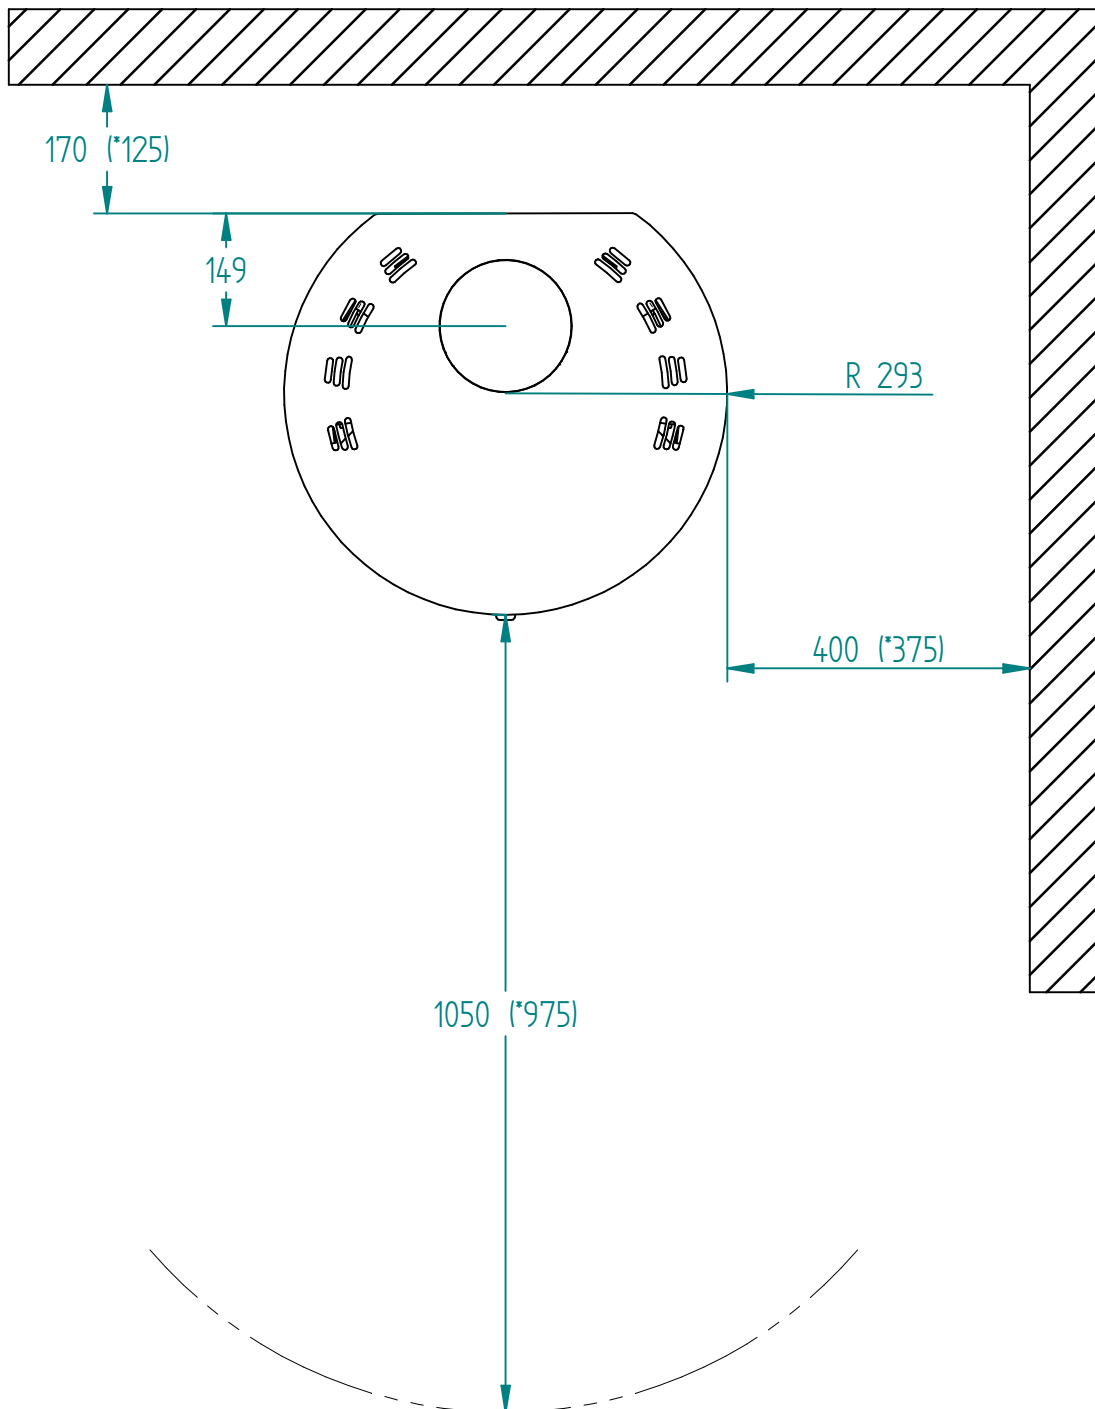

Model:

Orion

Sheet/Sheets: 1 / 2

Date: 06/09-2021

* The number given in parentheses shows the distance to combustibile when tiled with insulated flue

Model:

Orion

Sheet/Sheets: 2 / 2

Date: 06/09-2021

* The number given in parentheses shows the distance to combustible when tiled with insulated flue