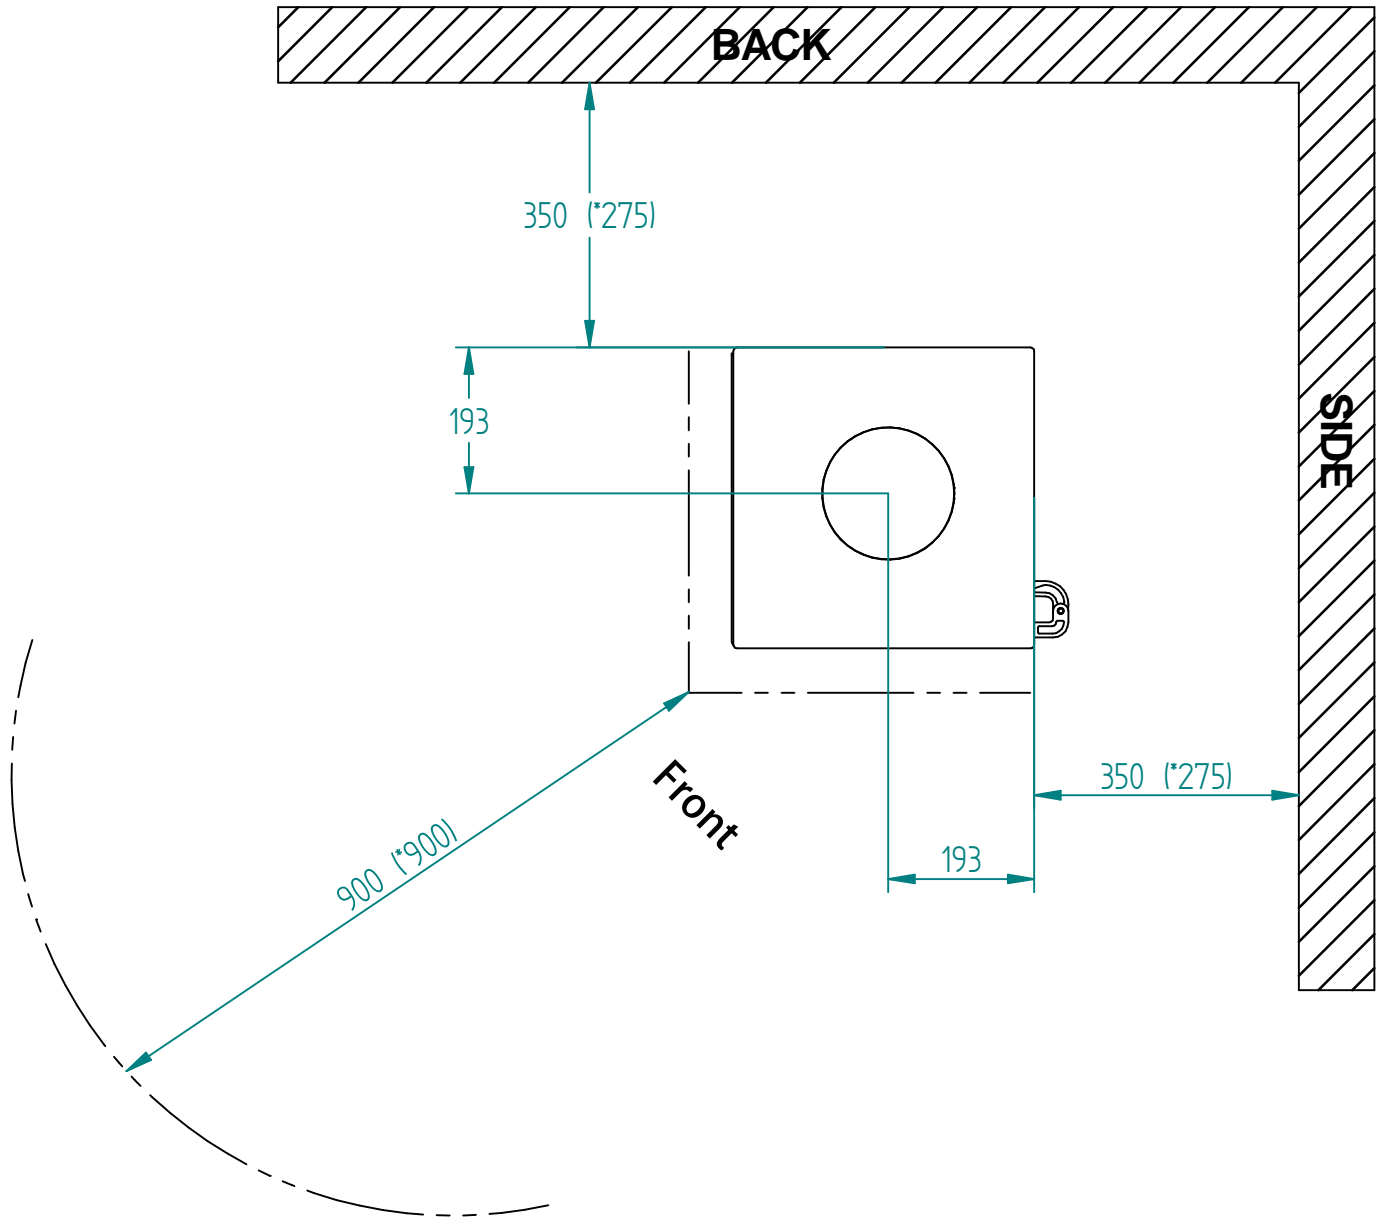

Model:

Panorama

Sheet/Sheets: 1 / 2

Date: 06/09-2021

* The number given in parentheses shows the distance to combustibile when tiled with insulated flue