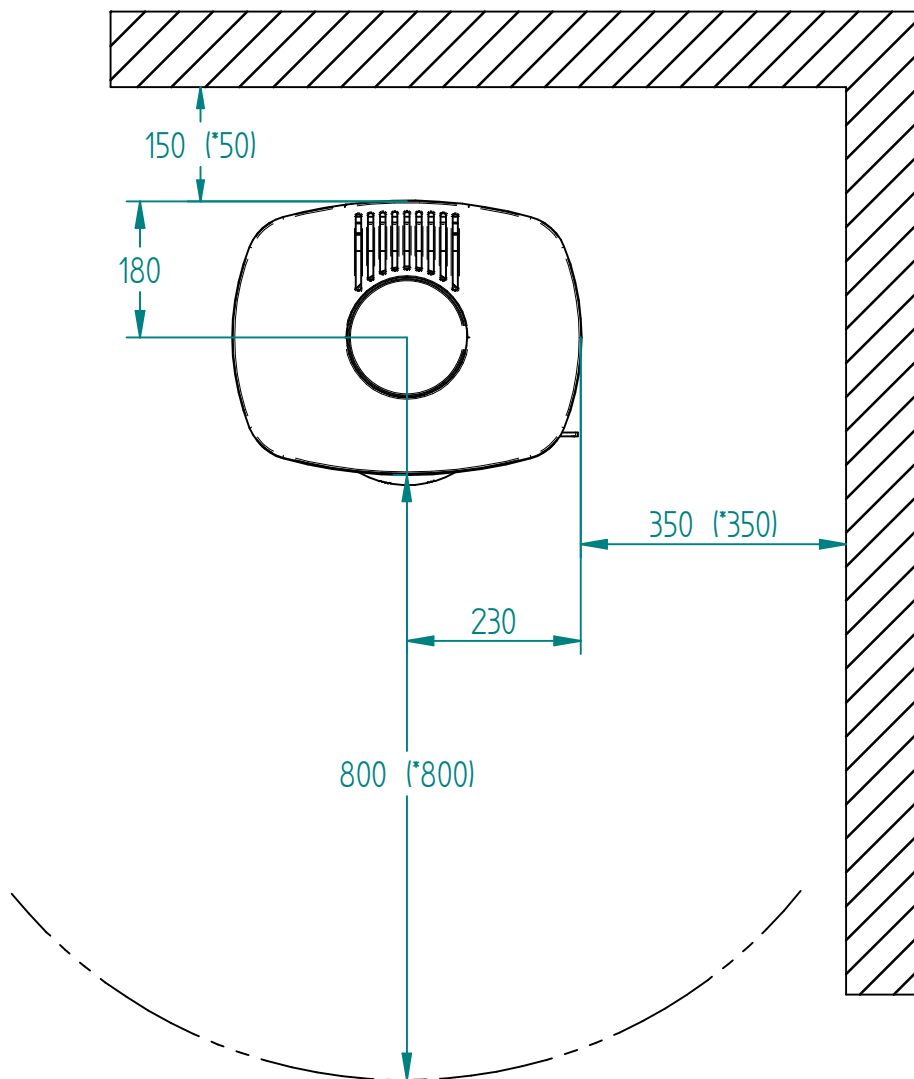

Model:

Senza with side glass

Sheet/Sheets: 1 / 2

Date: 03/09-2021

\* The number given in parentheses shows the distance to combustible when tiled with insulated flue

Model:

Senza with side glass

Sheet/Sheets: 2 / 2

Date: 02/09-2021

\* The number given in parentheses shows the distance to combustible when tilted with insulated flue