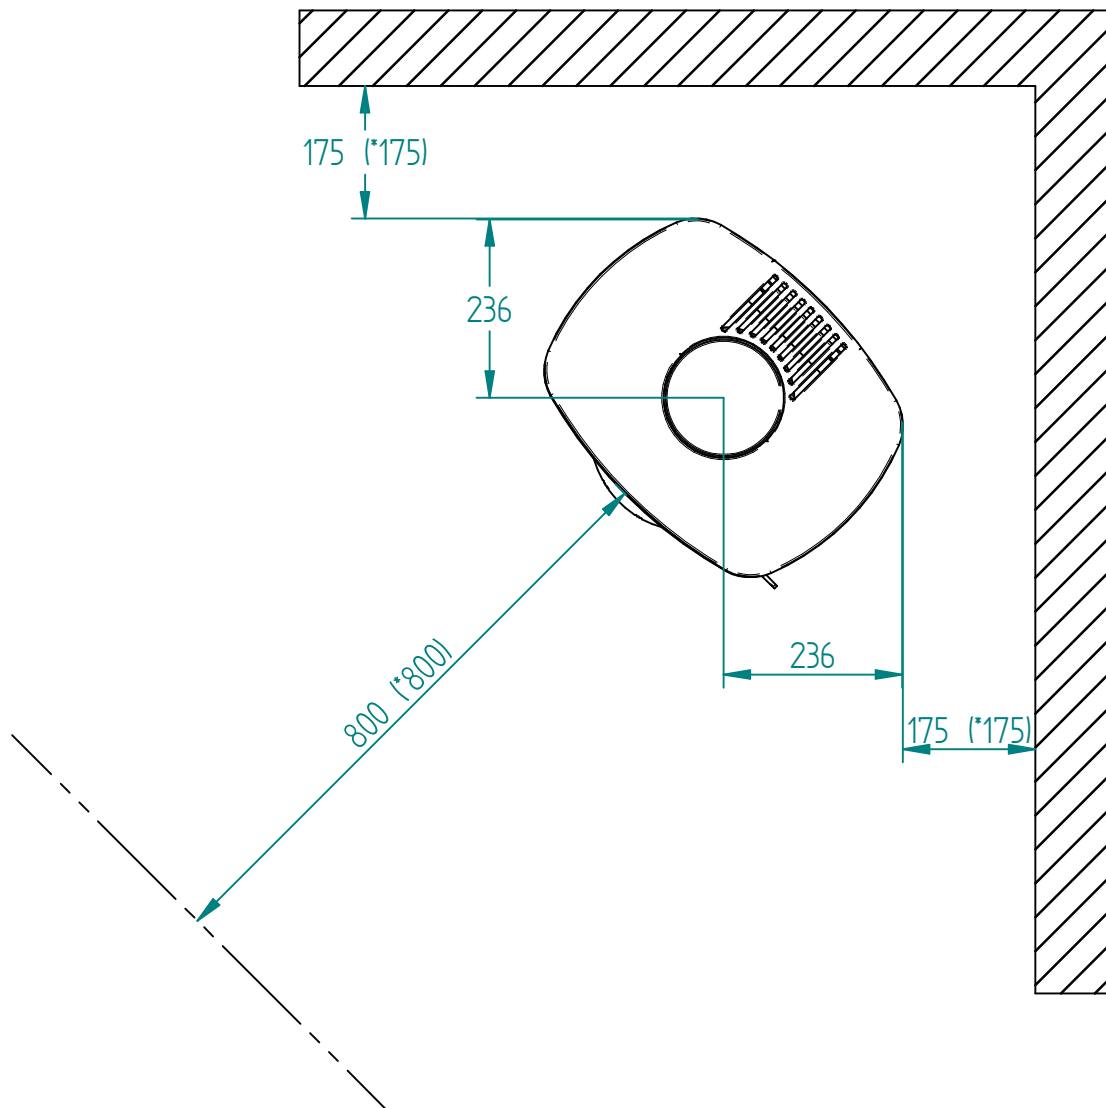

Model:

Senza with side glass

Sheet/Sheets: 1 / 2

Date: 03/09-2021

\* The number given in parentheses shows the distance to combustible when tiled with insulated flue

Model:

Senza with side glass

Sheet/Sheets: 2 / 2

Date: 02/09-2021

\* The number given in parentheses shows the distance to combustible when tilted with insulated flue