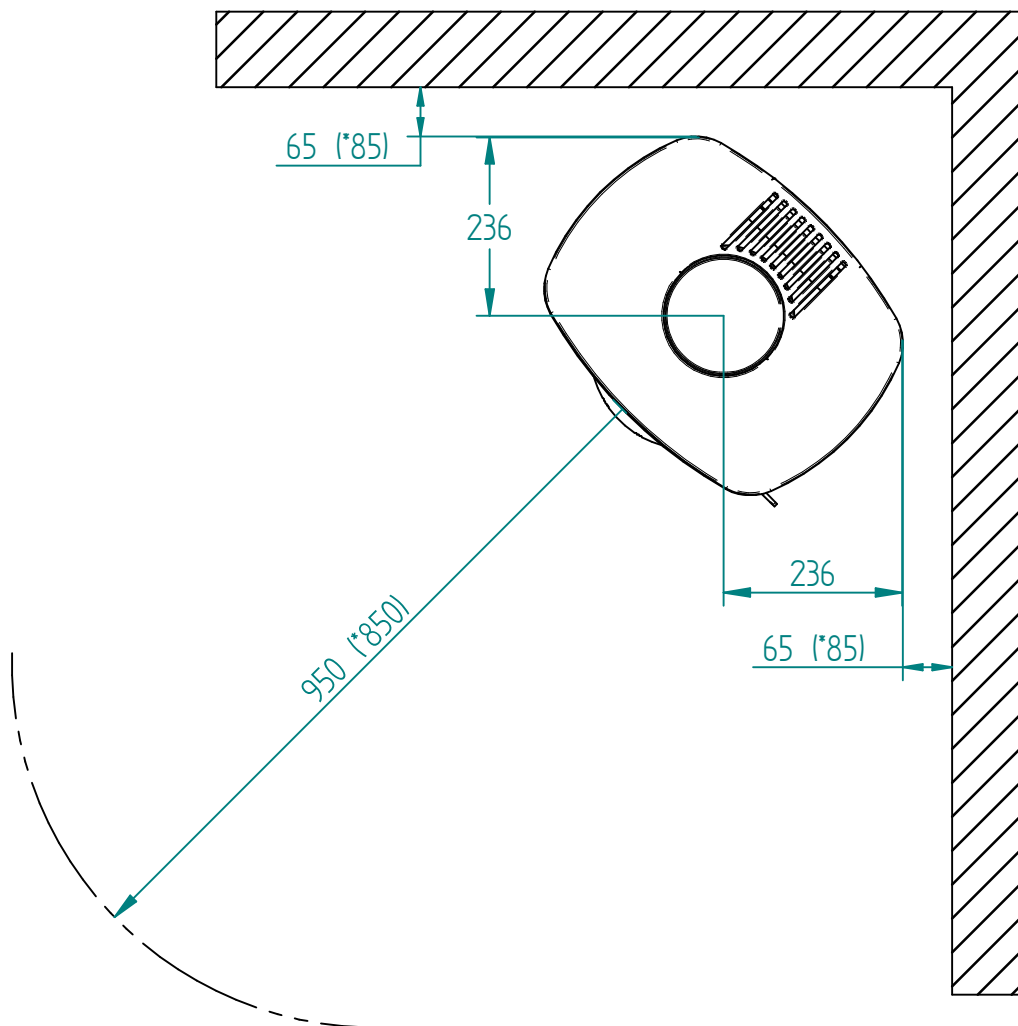

Model:

Senza without side glass

Sheet/Sheets: 1 / 2

Date: 03/09-2021

\* The number given in parentheses shows the distance to combustible when tilted with insulated flue

Model:

Senza without side glass

Sheet/Sheets: 2 / 2

Date: 02/09-2021

\* The number given in parentheses shows the distance to combustibile when titled with insulated flue