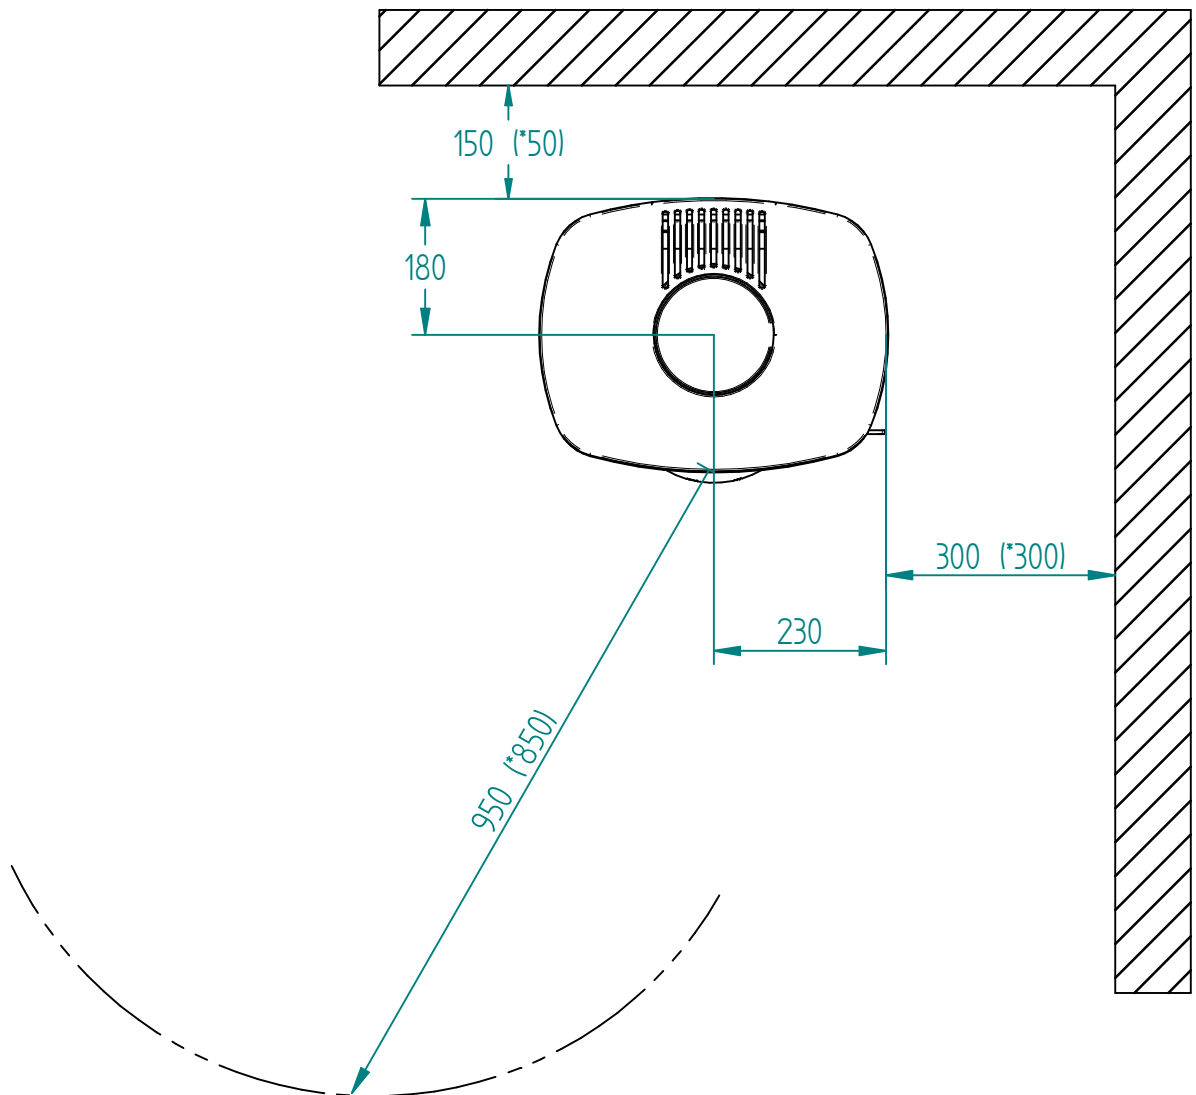

Model:

Senza without side glass

Sheet/Sheets: 1 / 2

Date: 03/09-2021

\* The number given in parentheses shows the distance to combustible when tilted with insulated flue

Model:

Senza without side glass

Sheet/Sheets: 2 / 2

Date: 02/09-2021

\* The number given in parentheses shows the distance to combustibile when titled with insulated flue