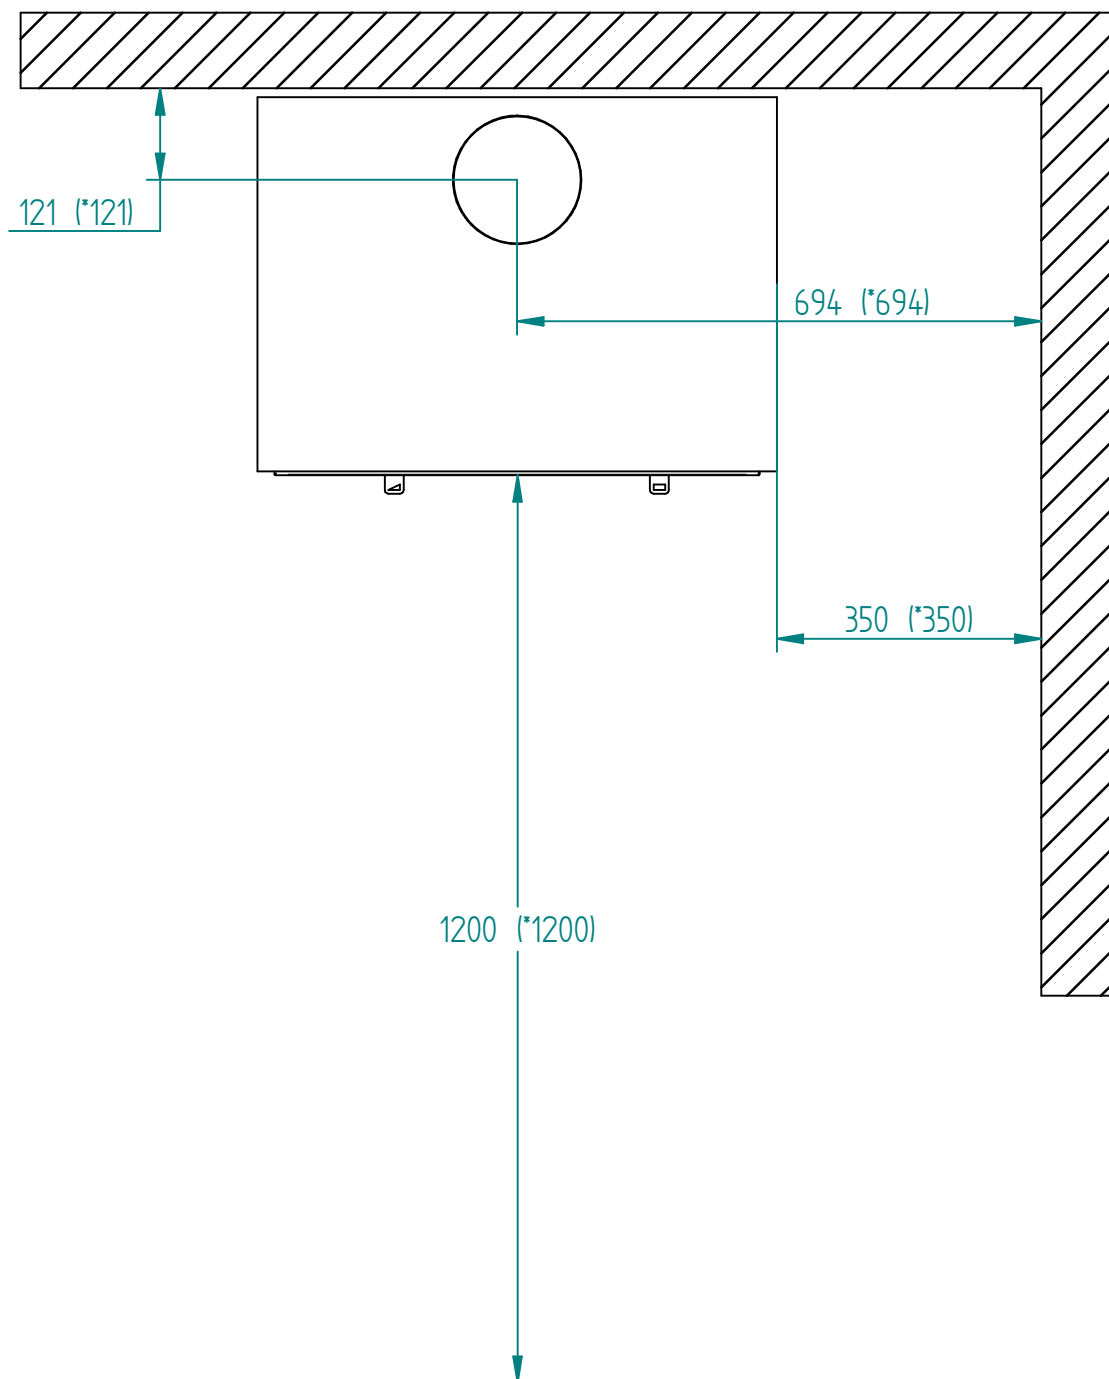

Model:

Zeta Wall

Sheet/Sheets: 1 / 2

Date: 08/09-2021

* The number given in parentheses shows the distance to combustibile when titled with insulated flue